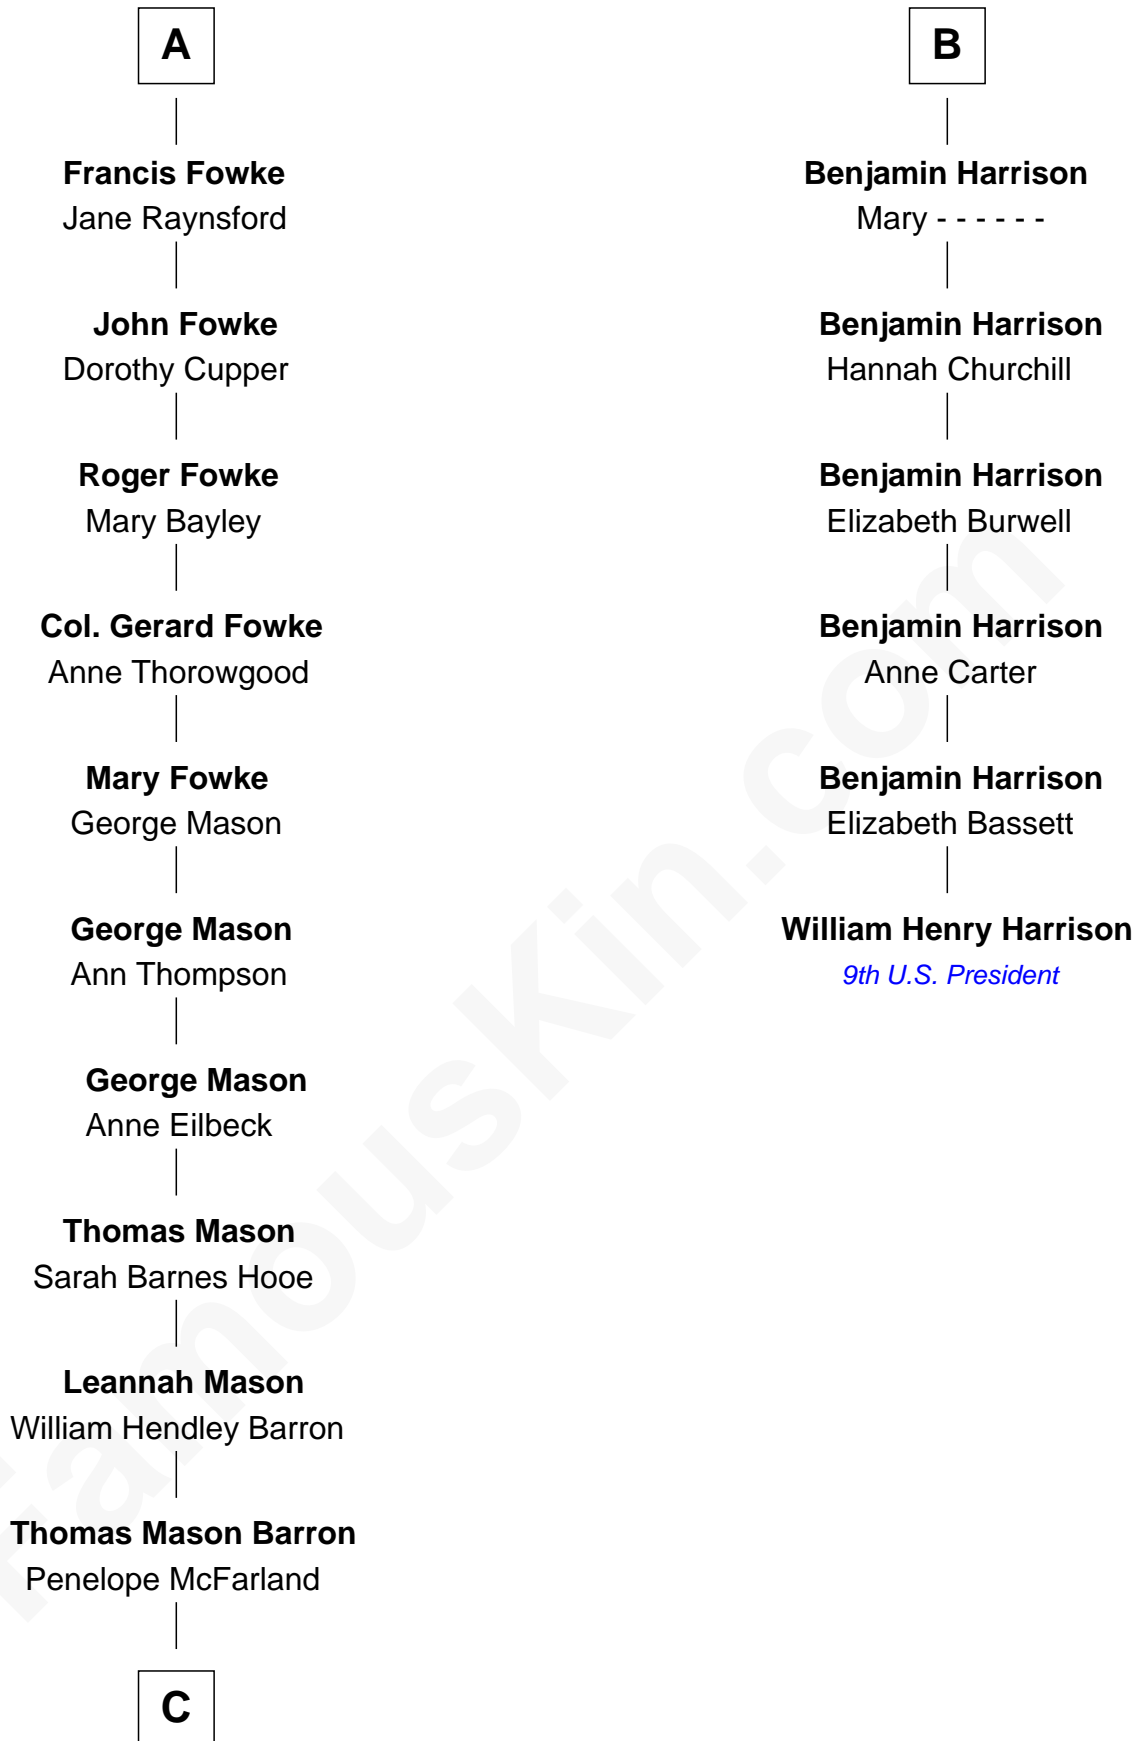

FamousKin.com

Relationship Chart of

Paris Hilton

Socialite and TV Personality

12th cousin 9 times removed of

William Henry Harrison

9th U.S. President

Stephen le Scrope

Margery de Welles

Maude le Scrope
Sir Baldwin Freville

Joyce Freville
Sir Roger Aston

Sir Robert Aston
Isabel Brereton

John Aston
Elizabeth Delves

Margaret Aston
John Kinnersley

Isabel Kinnersley
John Bradshaw

Anne Bradshaw
John Fowke

A

John le Scrope
Elizabeth Chaworth

Elizabeth le Scrope
Sir Henry le Scrope

Margaret Scrope
John Bernard

John Bernard
Margaret Daundelyn

John Bernard
Cecily Muscote

Francis Bernard
Alice Hazlewood

Elizabeth Bernard
Thomas Harrison

Probable

B

C

William Thomas Barron

Mary Mulligan

Mary Adelaide Barron

Conrad Nicholson Hilton