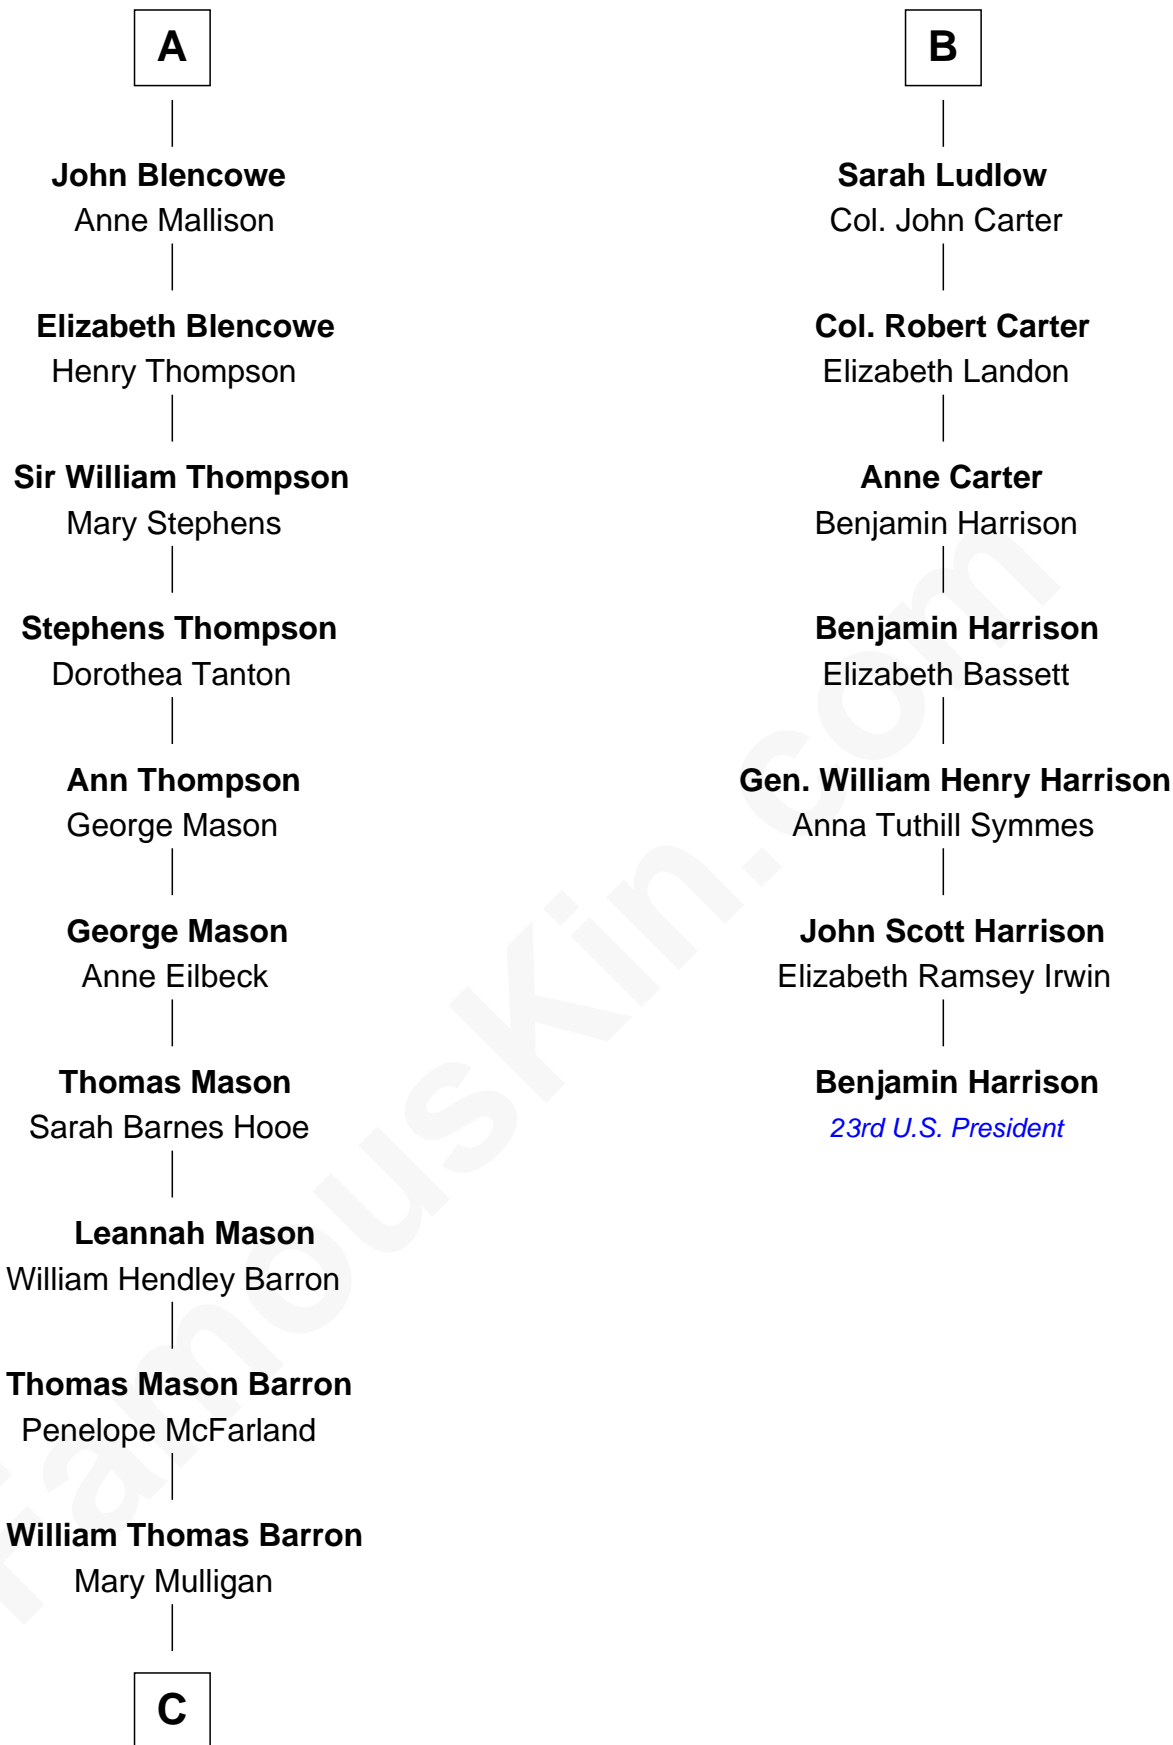

FamousKin.com

Relationship Chart of

Paris Hilton

Socialite and TV Personality

13th cousin 7 times removed of

Benjamin Harrison

23rd U.S. President

Sir Walter Blount

Edith Windsor

George Ludlow

Thomas Ludlow

Jane Pyle

Gabriel Ludlow

Phillis - - - - -

B

C