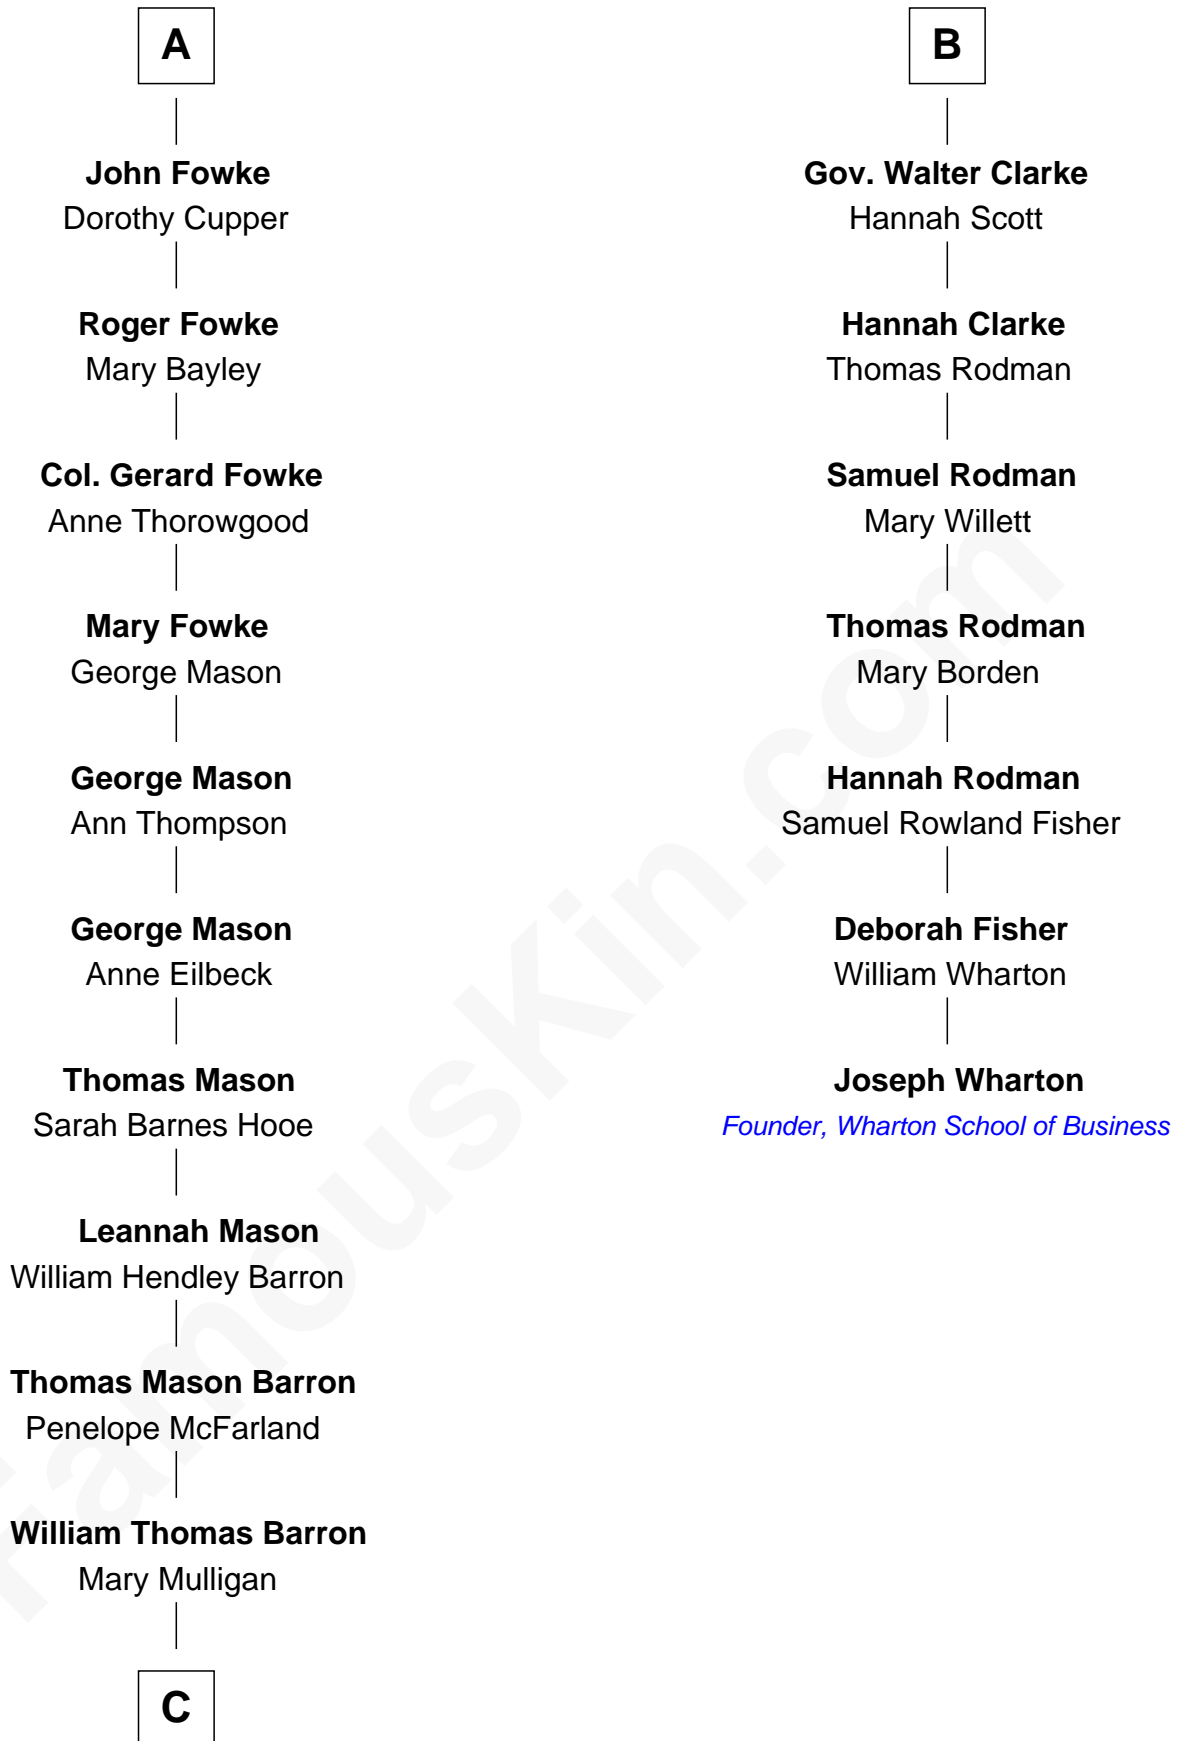

FamousKin.com

Relationship Chart of

Paris Hilton

Socialite and TV Personality

13th cousin 7 times removed of

Joseph Wharton

Founder of the Wharton School of Business

Sir Baldwin Freville

Maude le Scrope

C

Mary Adelaide Barron
Conrad Nicholson Hilton

Barron Hilton
Marilyn June Hawley

Richard Howard Hilton
Kathleen Elizabeth Avanzino

Paris Hilton
Socialite and TV Personality

FamousKin.com