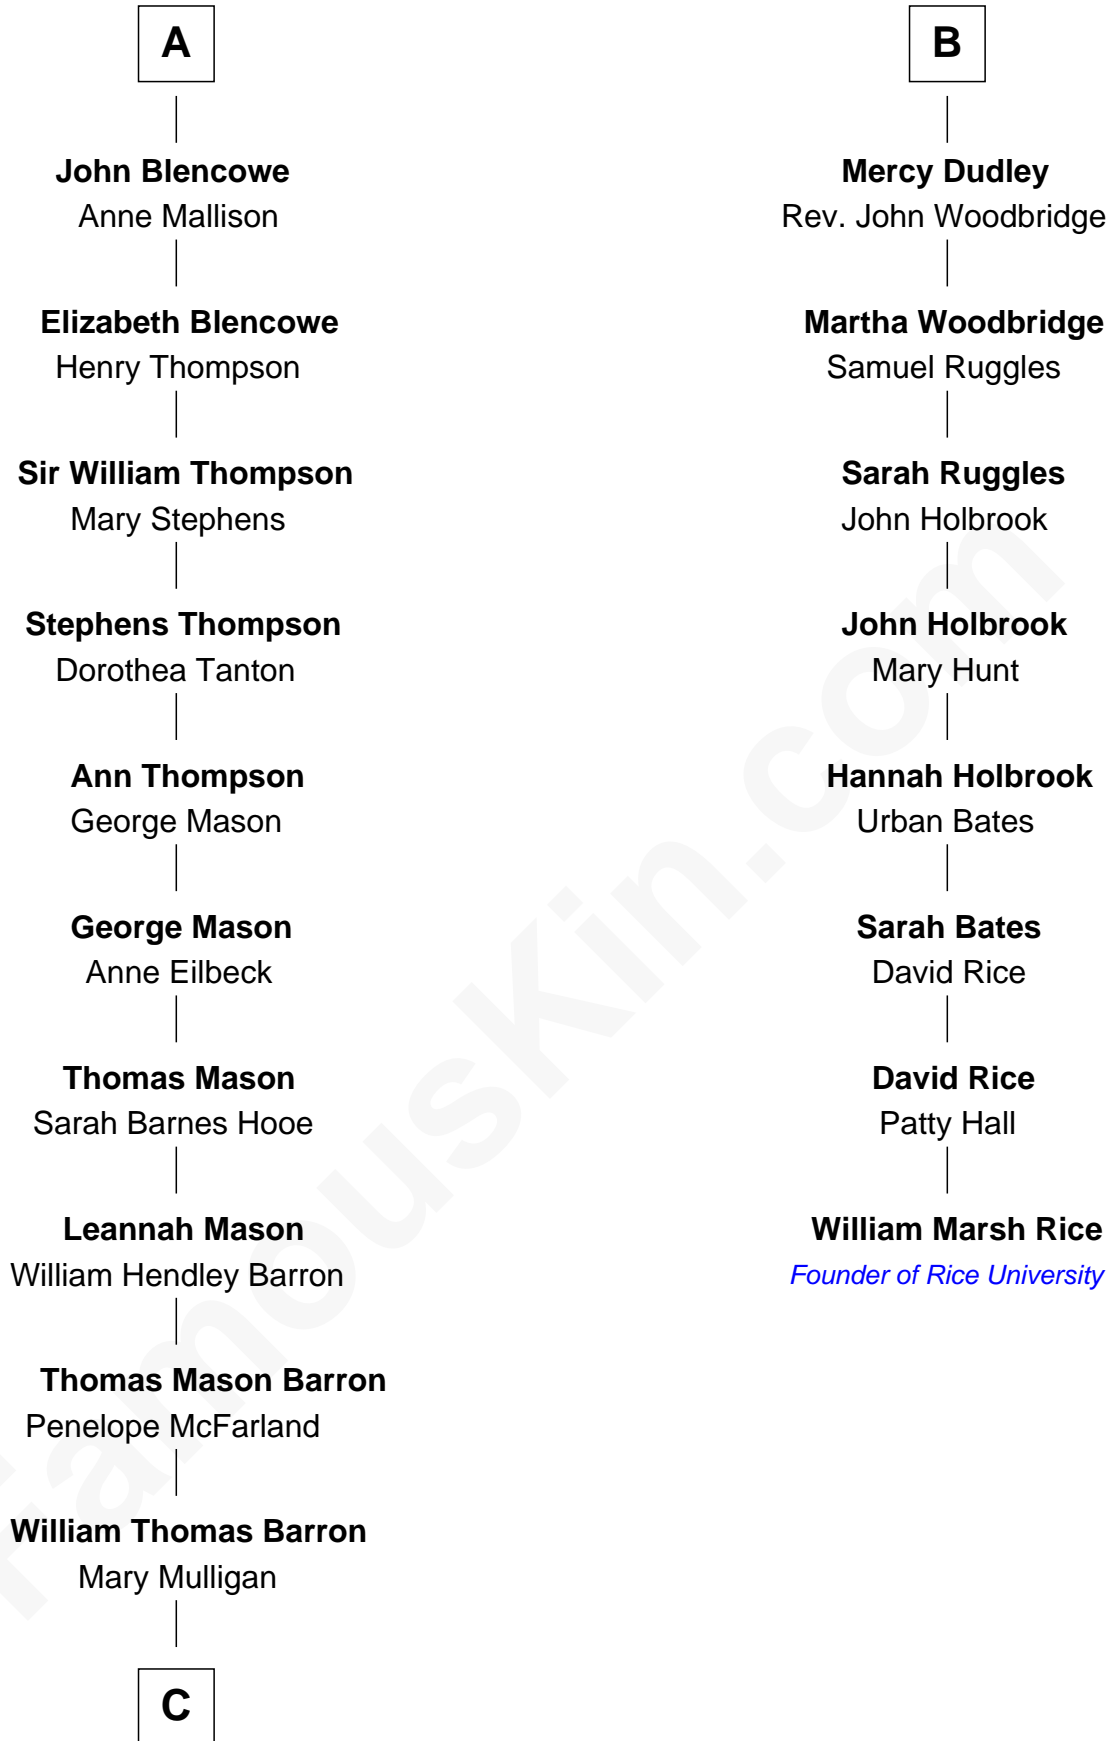

## Relationship Chart of Paris Hilton

*Socialite and TV Personality*

14th cousin 6 times removed of

**William Marsh Rice**

*Founder of Rice University*

**C**

—  
**Mary Adelaide Barron**  
Conrad Nicholson Hilton

—  
**Barron Hilton**  
Marilyn June Hawley

—  
**Richard Howard Hilton**  
Kathleen Elizabeth Avanzino

—  
**Paris Hilton**  
*Socialite and TV Personality*

FamousKin.com