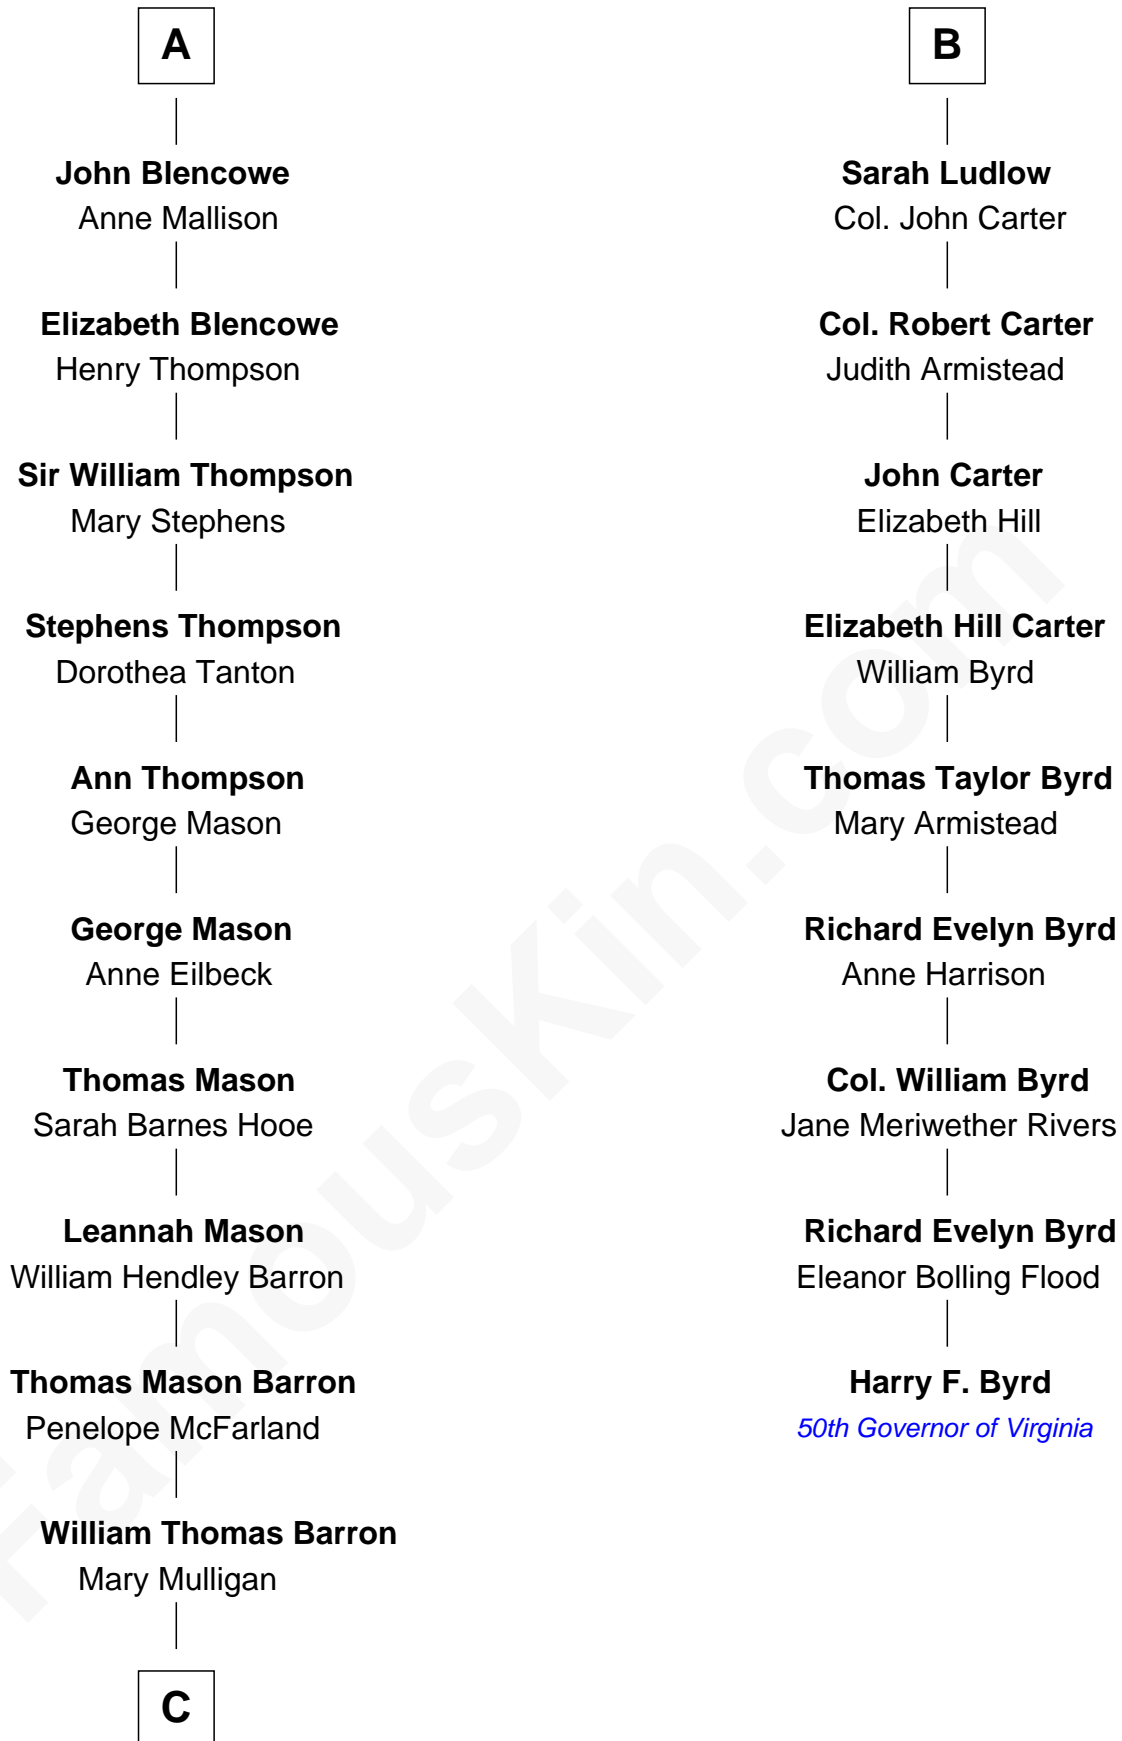

FamousKin.com

Relationship Chart of

Paris Hilton

Socialite and TV Personality

15th cousin 5 times removed of

Harry F. Byrd

50th Governor of Virginia

Sir Walter Blount

Grace Threlkeld

Winifred Dudley

Anthony Blencowe

Richard Blencowe

Apollonia Tolson

Sir Henry Blencowe

Grace Sandford

A

Sir Thomas Blount

Margaret de Gresley

Sir Walter Blount

Helena Byron

Sir William Blount

Margaret Echyngham

Elizabeth Blount

Sir Andrews de Windsor

Edith Windsor

George Ludlow

Thomas Ludlow

Jane Pyle

Gabriel Ludlow

Phillis - - - - -

B

C