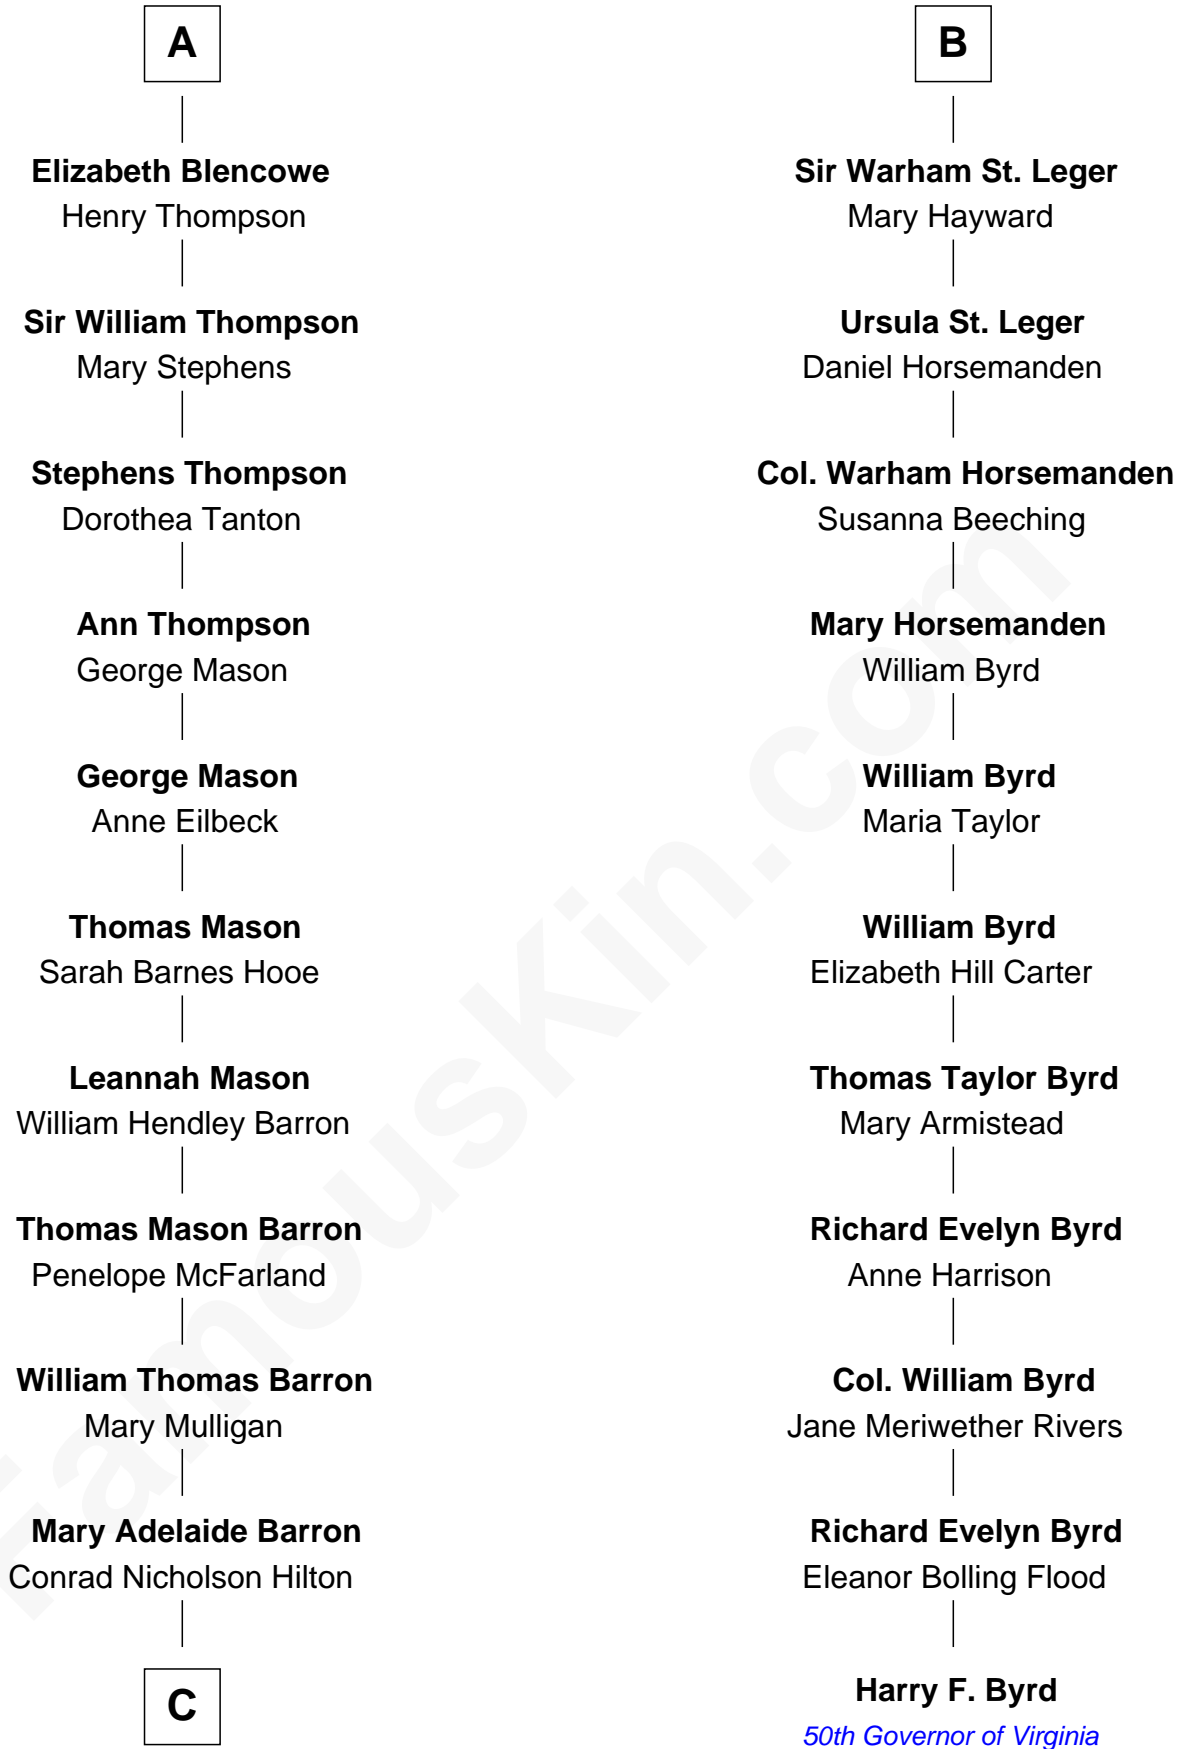

FamousKin.com Relationship Chart of

Paris Hilton

Socialite and TV Personality

17th cousin 2 times removed of

Harry F. Byrd

50th Governor of Virginia

C

—
Barron Hilton
Marilyn June Hawley

—
Richard Howard Hilton
Kathleen Elizabeth Avanzino

—
Paris Hilton
Socialite and TV Personality

FamousKin.com