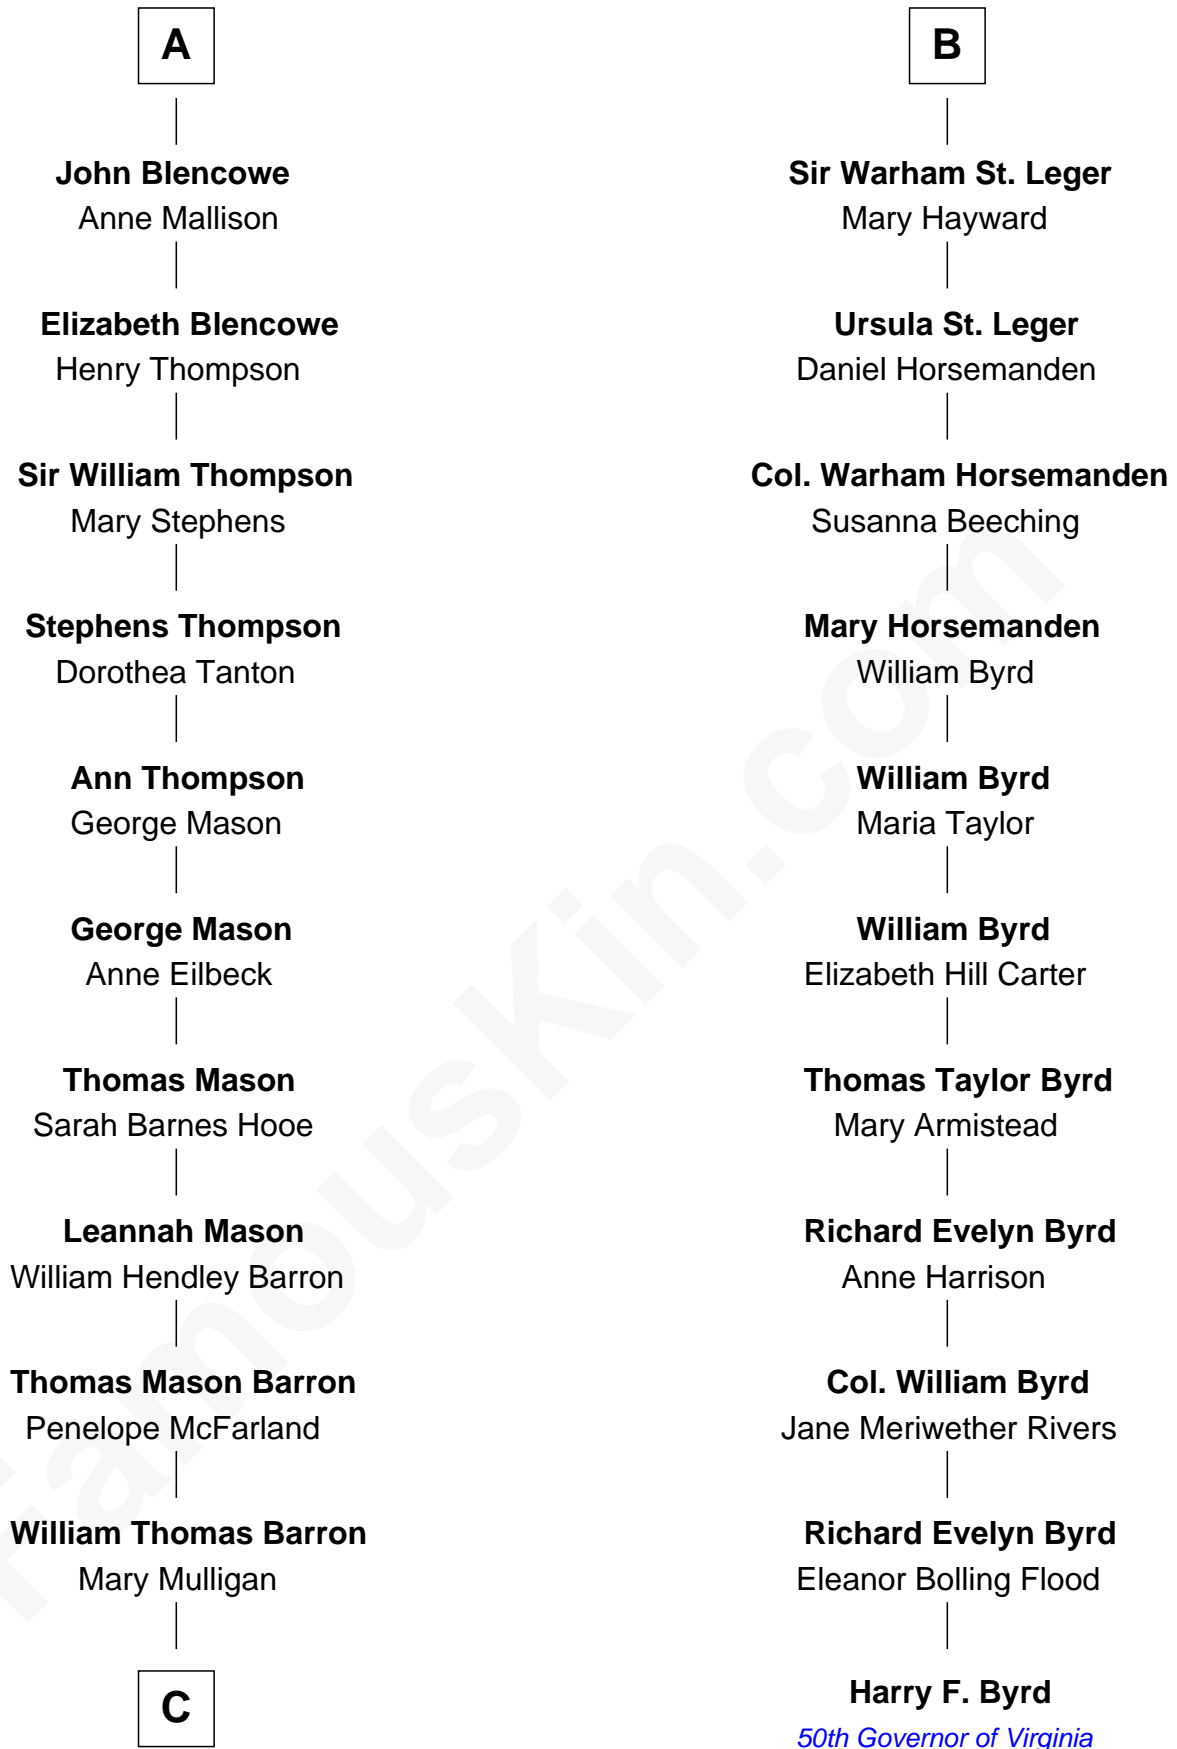

## Relationship Chart of

### Paris Hilton

*Socialite and TV Personality*

17th cousin 3 times removed of

### Harry F. Byrd

*50th Governor of Virginia*

**Sir Henry Percy**  
Elizabeth Mortimer

**C**

—  
**Mary Adelaide Barron**  
Conrad Nicholson Hilton

—  
**Barron Hilton**  
Marilyn June Hawley

—  
**Richard Howard Hilton**  
Kathleen Elizabeth Avanzino