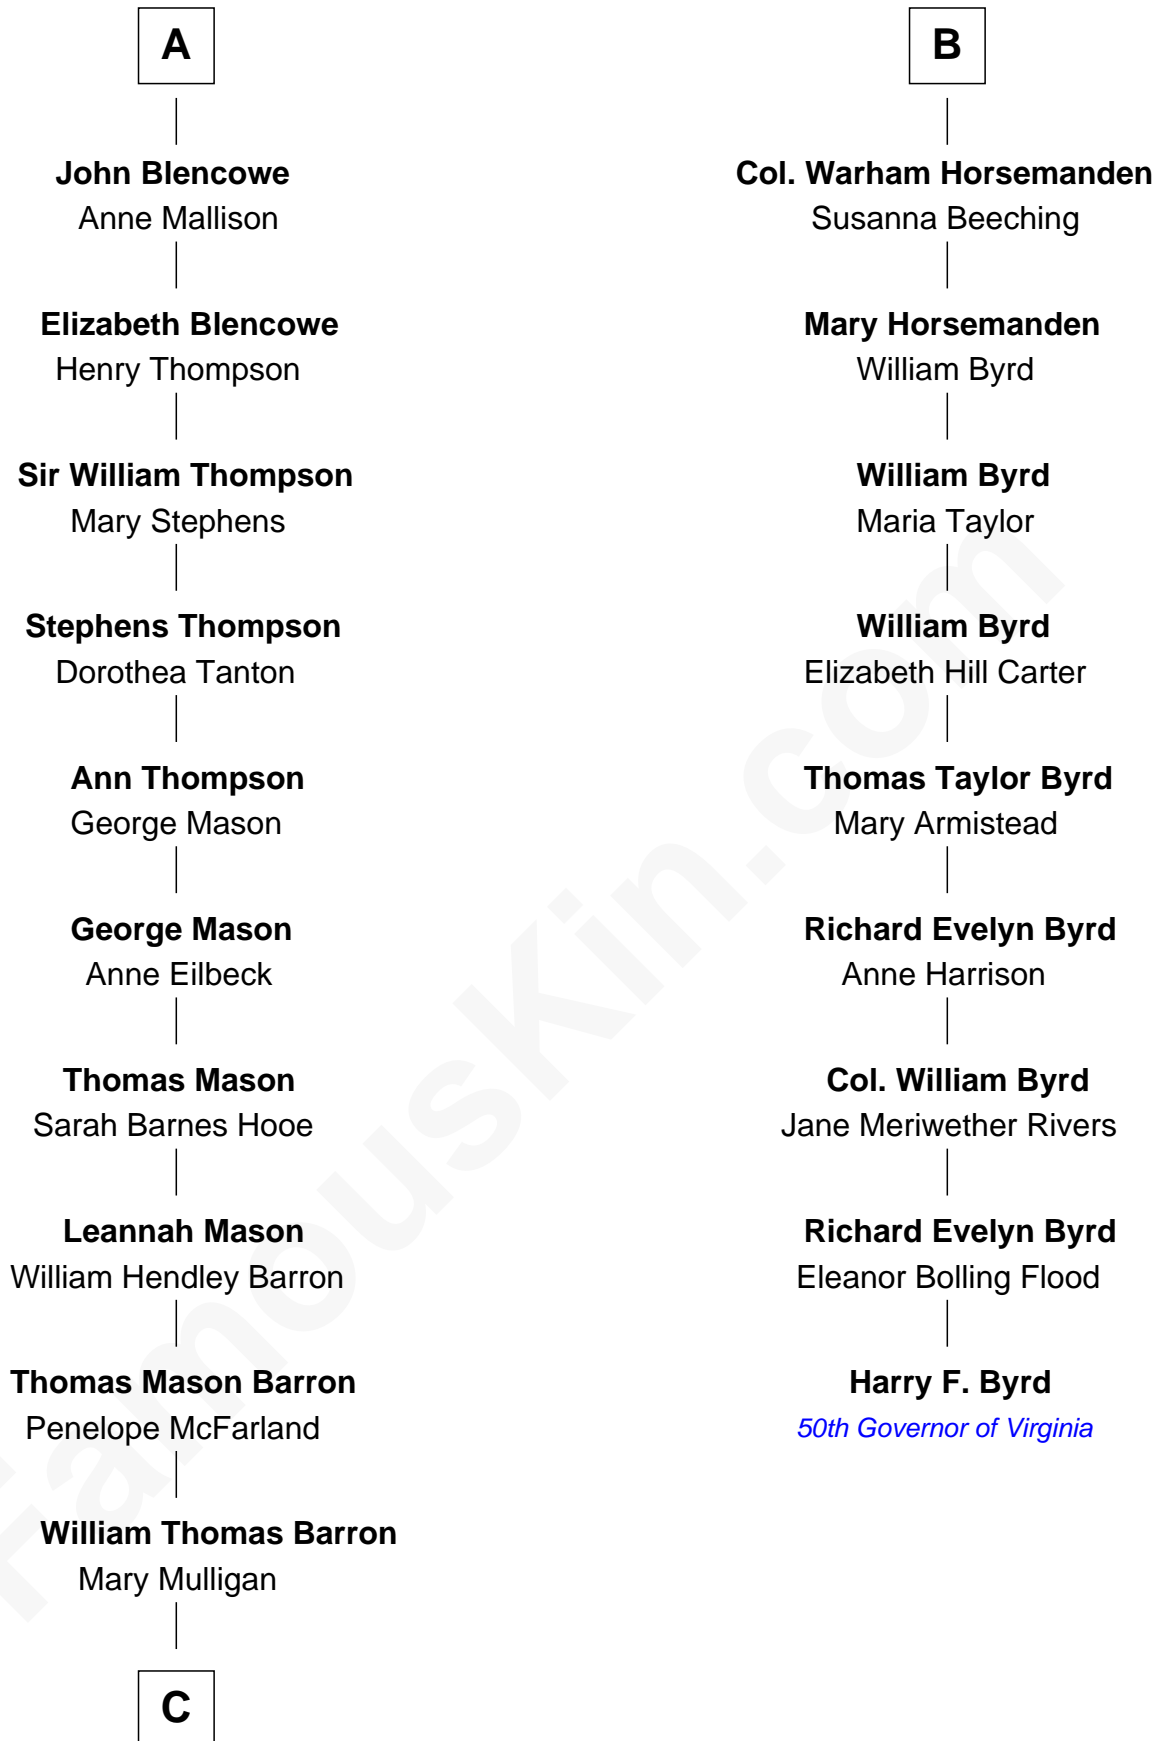

FamousKin.com Relationship Chart of

Paris Hilton

Socialite and TV Personality

15th cousin 5 times removed of

Harry F. Byrd

50th Governor of Virginia

C

—
Mary Adelaide Barron
Conrad Nicholson Hilton

—
Barron Hilton
Marilyn June Hawley

—
Richard Howard Hilton
Kathleen Elizabeth Avanzino

—
Paris Hilton
Socialite and TV Personality

FamousKin.com