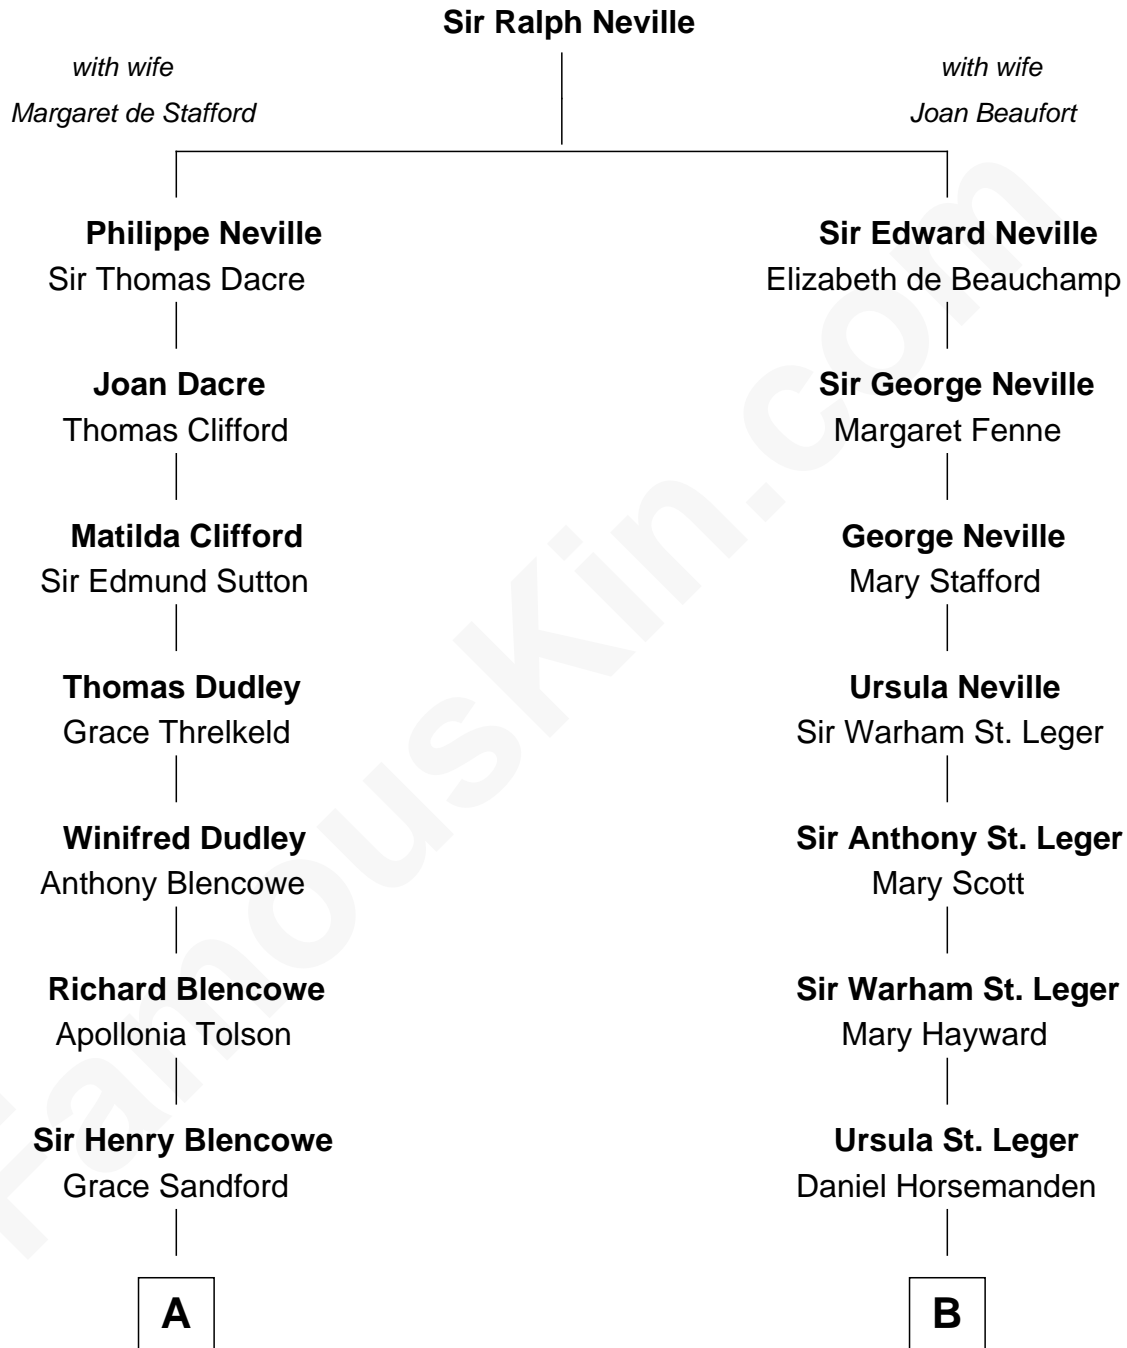

FamousKin.com Relationship Chart of

Paris Hilton

Socialite and TV Personality

15th cousin 5 times removed of

Harry F. Byrd

50th Governor of Virginia

C

—
Mary Adelaide Barron
Conrad Nicholson Hilton