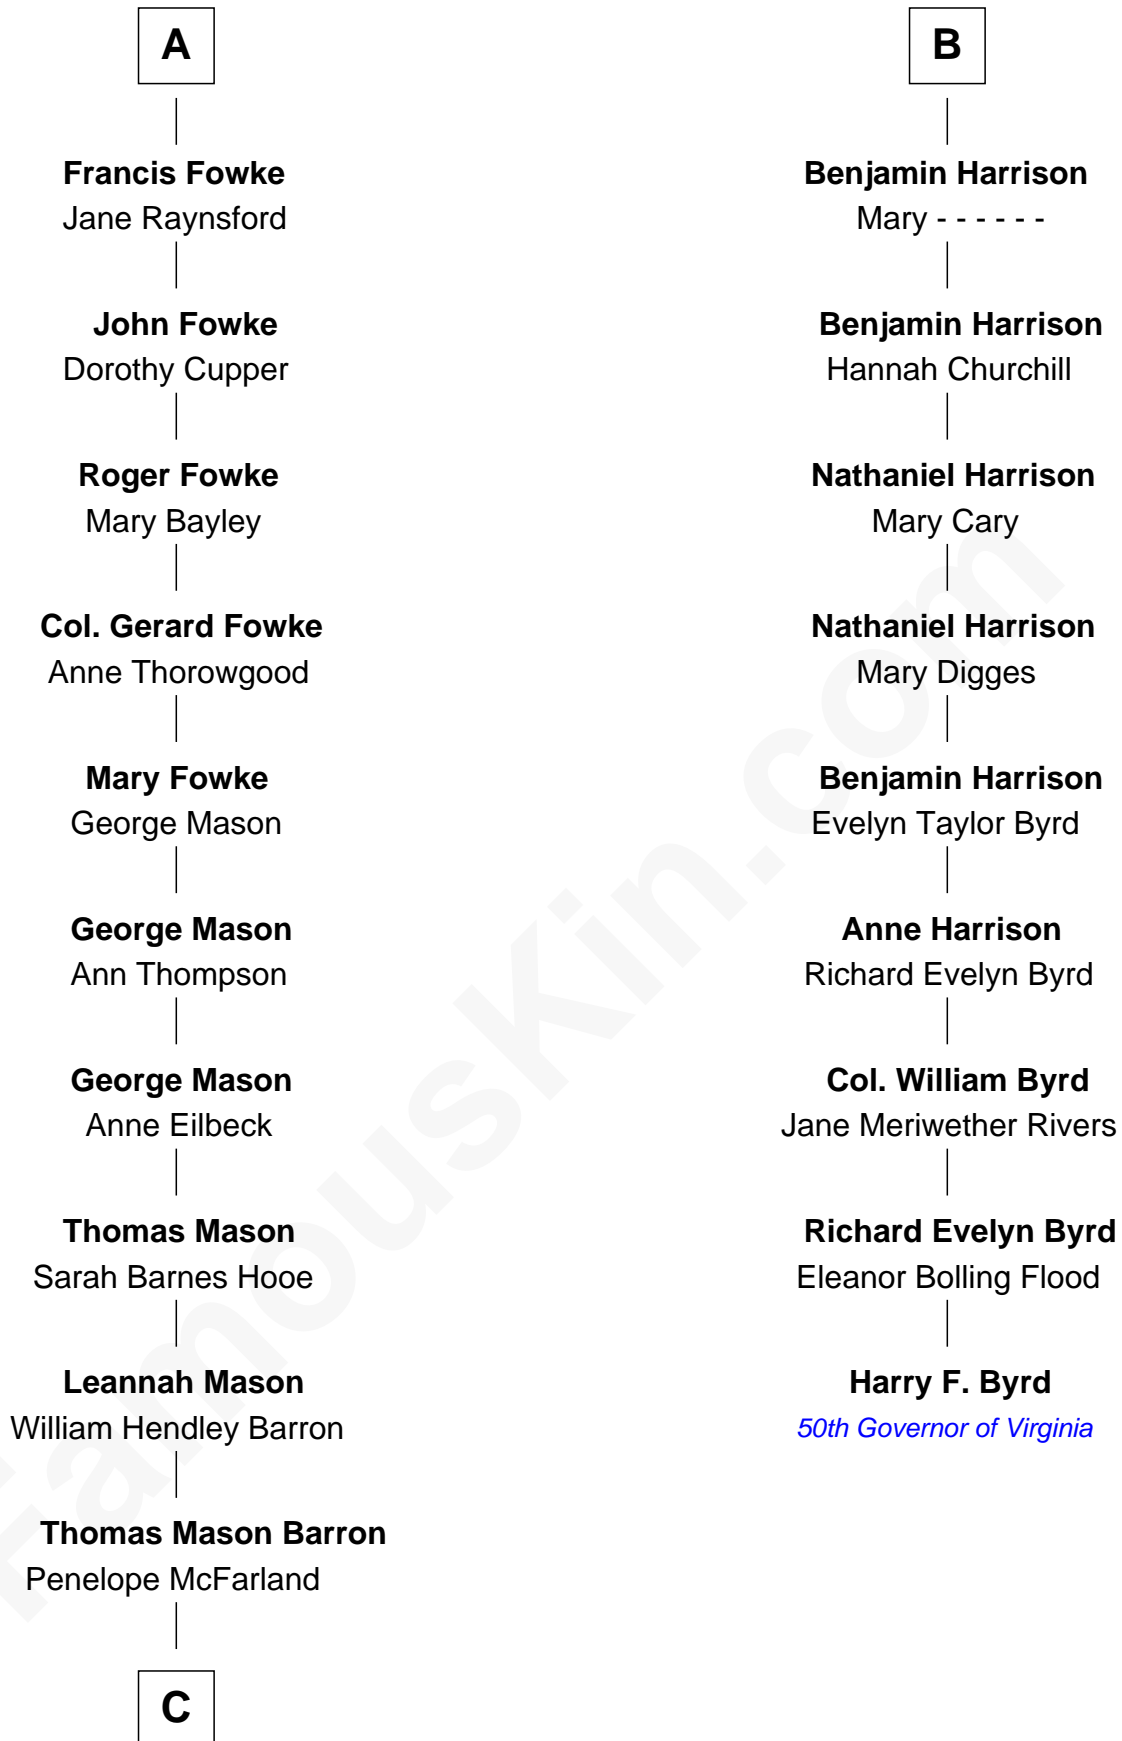

FamousKin.com Relationship Chart of

Paris Hilton

Socialite and TV Personality

15th cousin 6 times removed of

Harry F. Byrd

50th Governor of Virginia

Stephen le Scrope

Margery de Welles

Maude le Scrope
Sir Baldwin Freville

Joyce Freville
Sir Roger Aston

Sir Robert Aston
Isabel Brereton

John Aston
Elizabeth Delves

Margaret Aston
John Kinnersley

Isabel Kinnersley
John Bradshaw

Anne Bradshaw
John Fowke

A

John le Scrope
Elizabeth Chaworth

Elizabeth le Scrope
Sir Henry le Scrope

Margaret Scrope
John Bernard

John Bernard
Margaret Daundelyn

John Bernard
Cecily Muscote

Francis Bernard
Alice Hazlewood

Elizabeth Bernard
Thomas Harrison

Probable

B

C

William Thomas Barron

Mary Mulligan

Mary Adelaide Barron

Conrad Nicholson Hilton

Barron Hilton