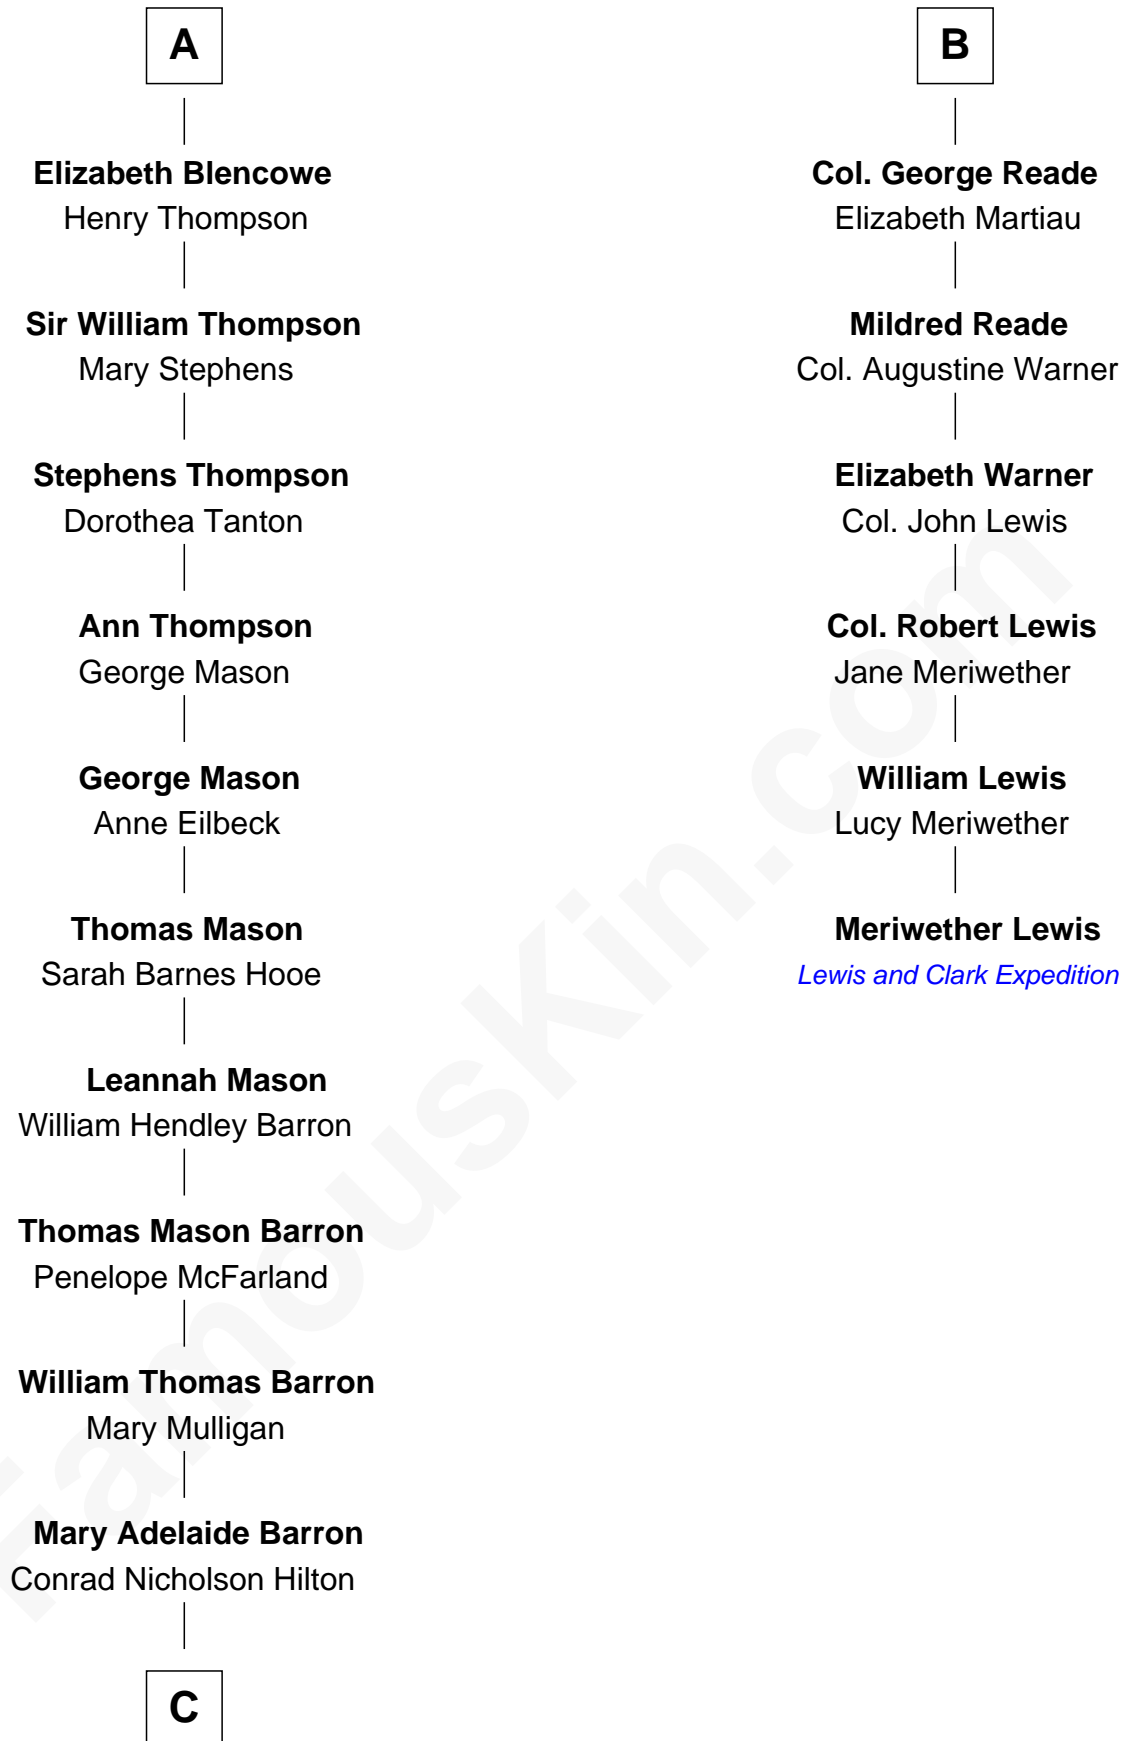

FamousKin.com

Relationship Chart of

Paris Hilton

Socialite and TV Personality

12th cousin 7 times removed of

Meriwether Lewis

Lewis and Clark Expedition

C

—
Barron Hilton
Marilyn June Hawley

—
Richard Howard Hilton
Kathleen Elizabeth Avanzino

—
Paris Hilton
Socialite and TV Personality

FamousKin.com