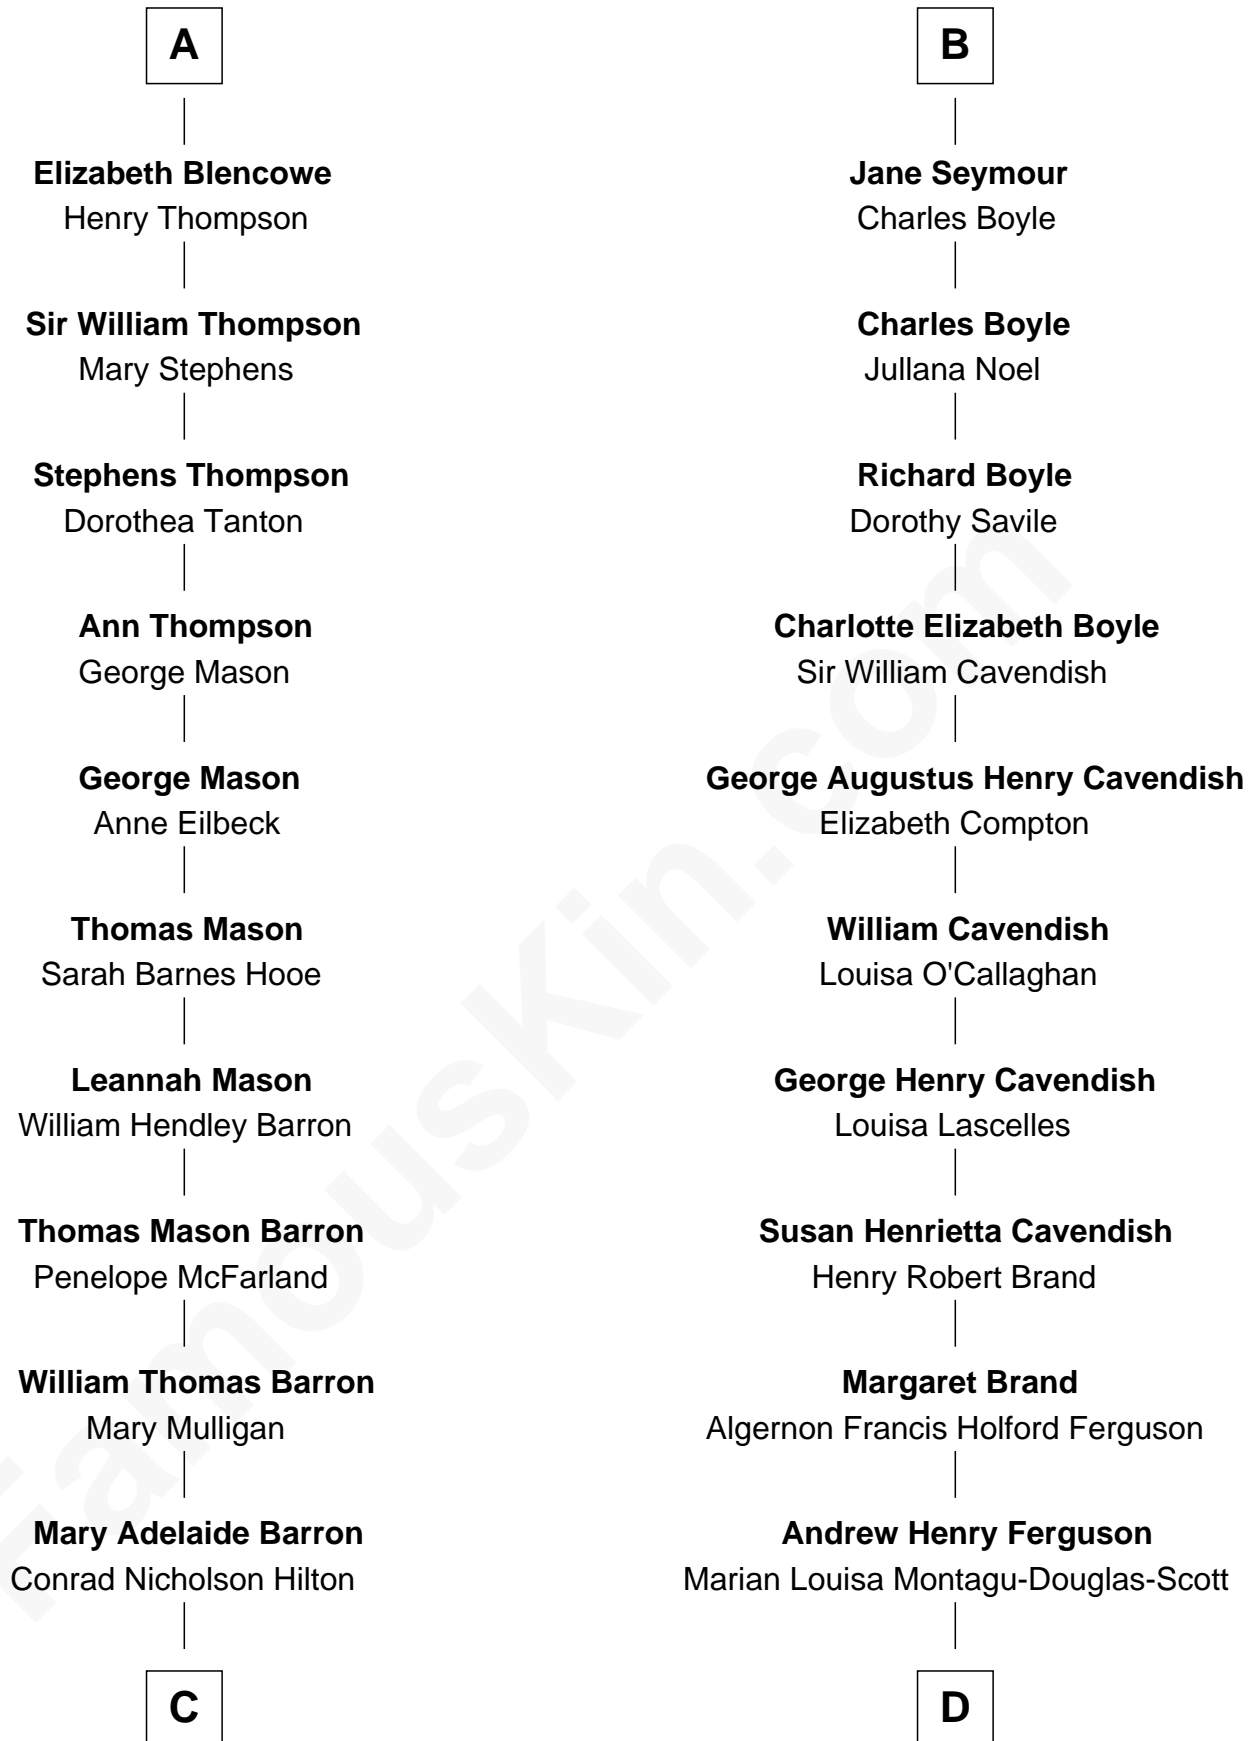

# FamousKin.com Relationship Chart of

**Paris Hilton**

*Socialite and TV Personality*

18th cousin 1 time removed of

**Sarah Ferguson**

*Duchess of York*

**Sir John Clifford**

Elizabeth Percy

FamousKin.com