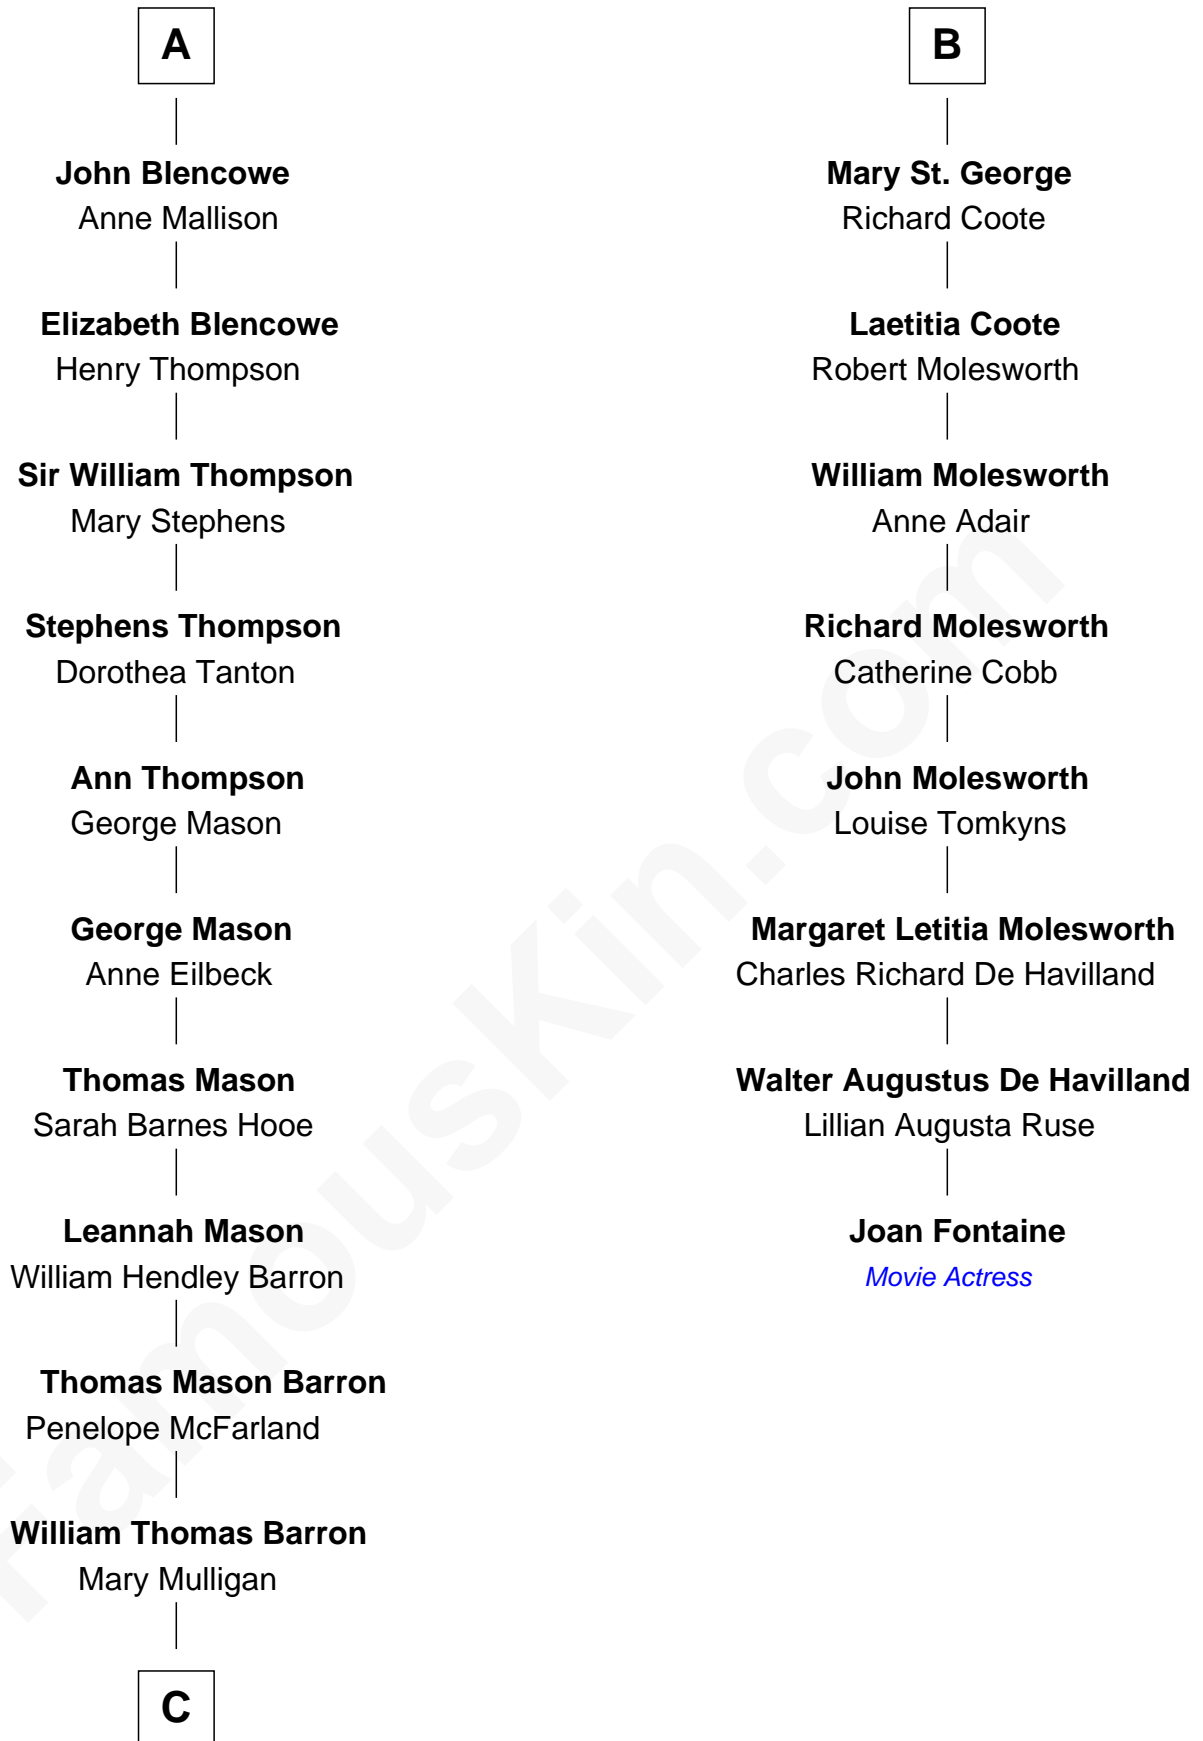

# FamousKin.com Relationship Chart of

**Paris Hilton**

*Socialite and TV Personality*

14th cousin 6 times removed of

**Joan Fontaine**

*Movie Actress*

**Sir Walter Blount**

Sancha de Ayala

**Winifred Dudley**

Anthony Blencowe

**Richard Blencowe**

Apollonia Tolson

**Sir Henry Blencowe**

Grace Sandford

**A**

**Sir Thomas Blount**

Margaret de Gresley

**Sir Thomas Blount**

Catherine Clifton

**Richard Blount**

Dorothy Delaford

**Sir Richard Blount**

Elizabeth Lister

**Elizabeth Blount**

Nicholas St. John

**Elizabeth St. John**

Sir Richard St. George

**Sir George St. George**

Catherine Gifford

**B**

**C**

—  
**Mary Adelaide Barron**  
Conrad Nicholson Hilton