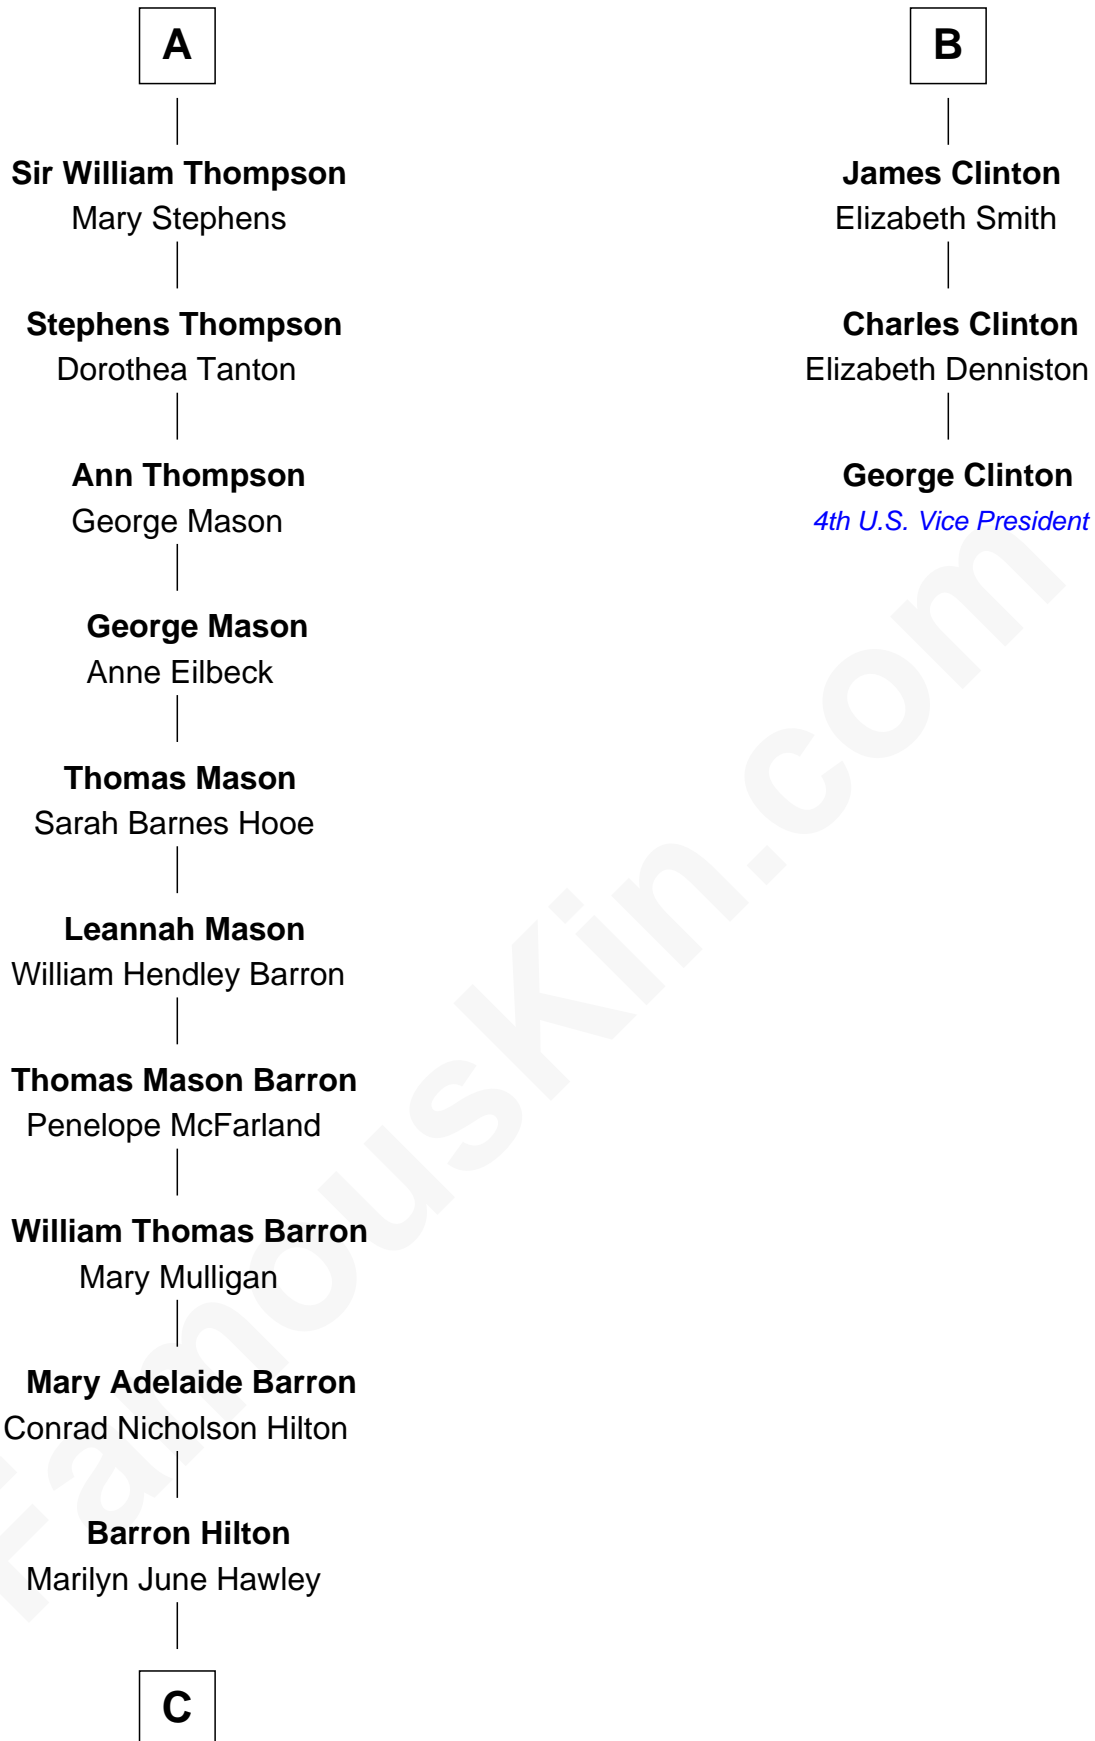

# FamousKin.com Relationship Chart of

**Paris Hilton**

*Socialite and TV Personality*

9th cousin 9 times removed of

**George Clinton**

*4th U.S. Vice President*

**C**

**Richard Howard Hilton**  
Kathleen Elizabeth Avanzino