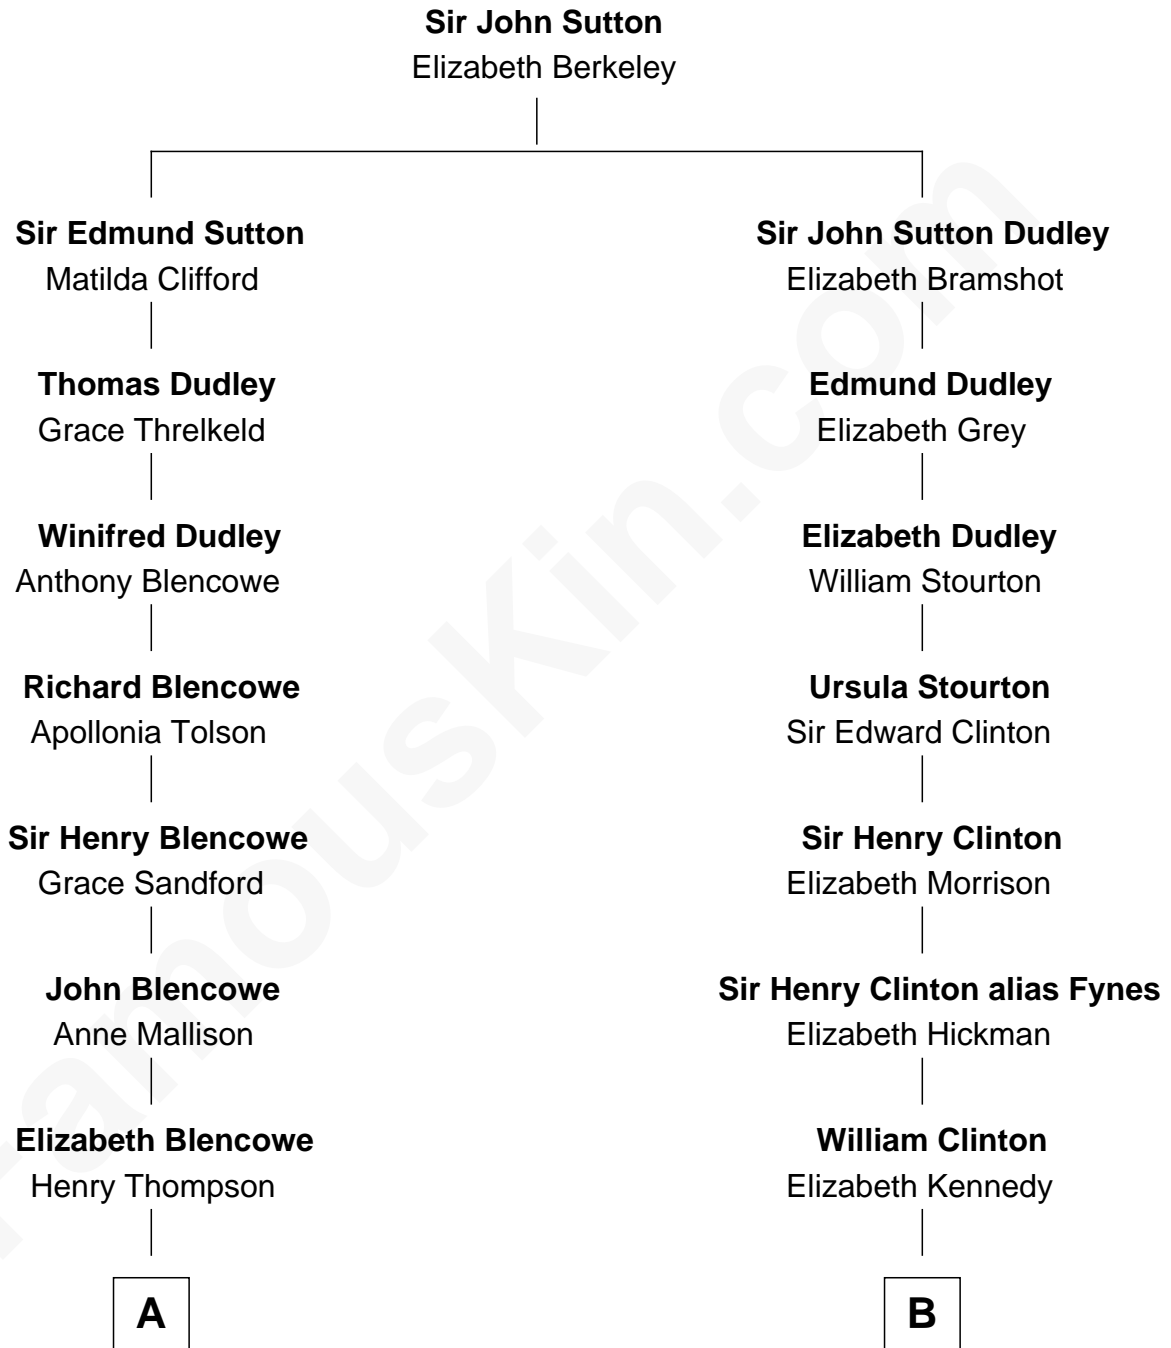

# FamousKin.com Relationship Chart of

**Paris Hilton**

*Socialite and TV Personality*

9th cousin 9 times removed of

**George Clinton**

*4th U.S. Vice President*

**C**

**Richard Howard Hilton**  
Kathleen Elizabeth Avanzino