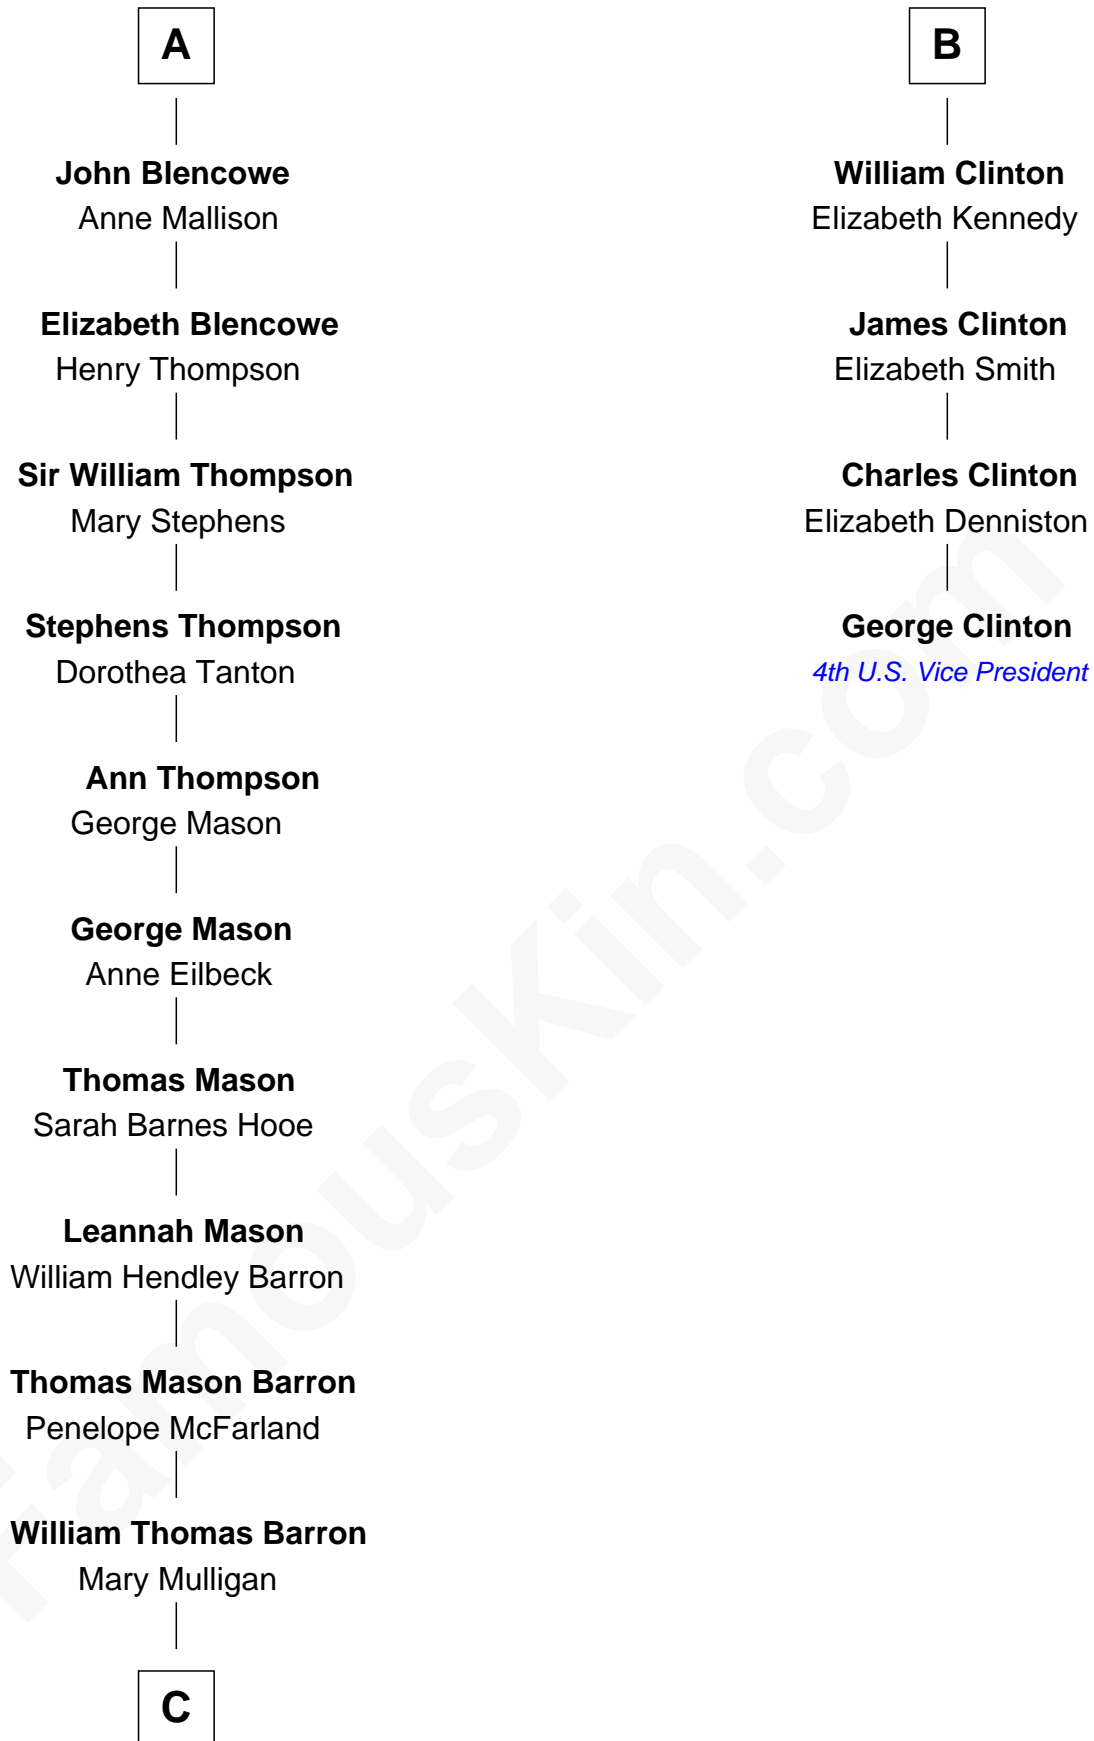

FamousKin.com

Relationship Chart of Paris Hilton

Socialite and TV Personality

10th cousin 10 times removed of

George Clinton

4th U.S. Vice President

Sir Henry Percy
Elizabeth Mortimer

C

—
Mary Adelaide Barron
Conrad Nicholson Hilton

—
Barron Hilton
Marilyn June Hawley

—
Richard Howard Hilton
Kathleen Elizabeth Avanzino

—
Paris Hilton
Socialite and TV Personality

FamousKin.com