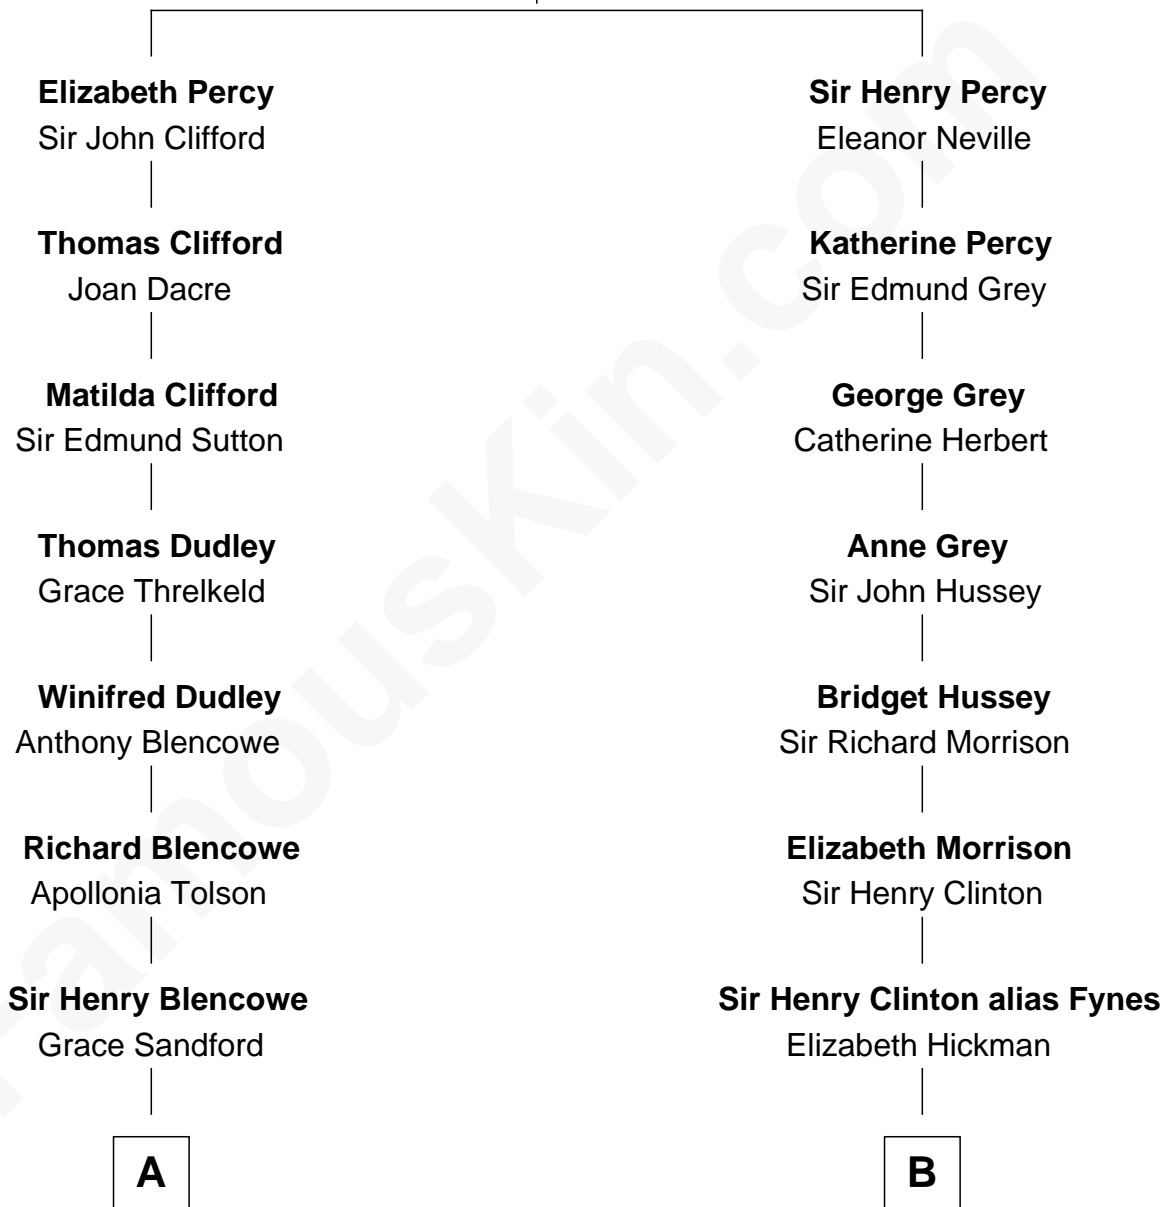

FamousKin.com

Relationship Chart of Paris Hilton

Socialite and TV Personality

10th cousin 10 times removed of

George Clinton

4th U.S. Vice President

Sir Henry Percy
Elizabeth Mortimer

C

—
Mary Adelaide Barron
Conrad Nicholson Hilton

—
Barron Hilton
Marilyn June Hawley

—
Richard Howard Hilton
Kathleen Elizabeth Avanzino

—
Paris Hilton
Socialite and TV Personality

FamousKin.com