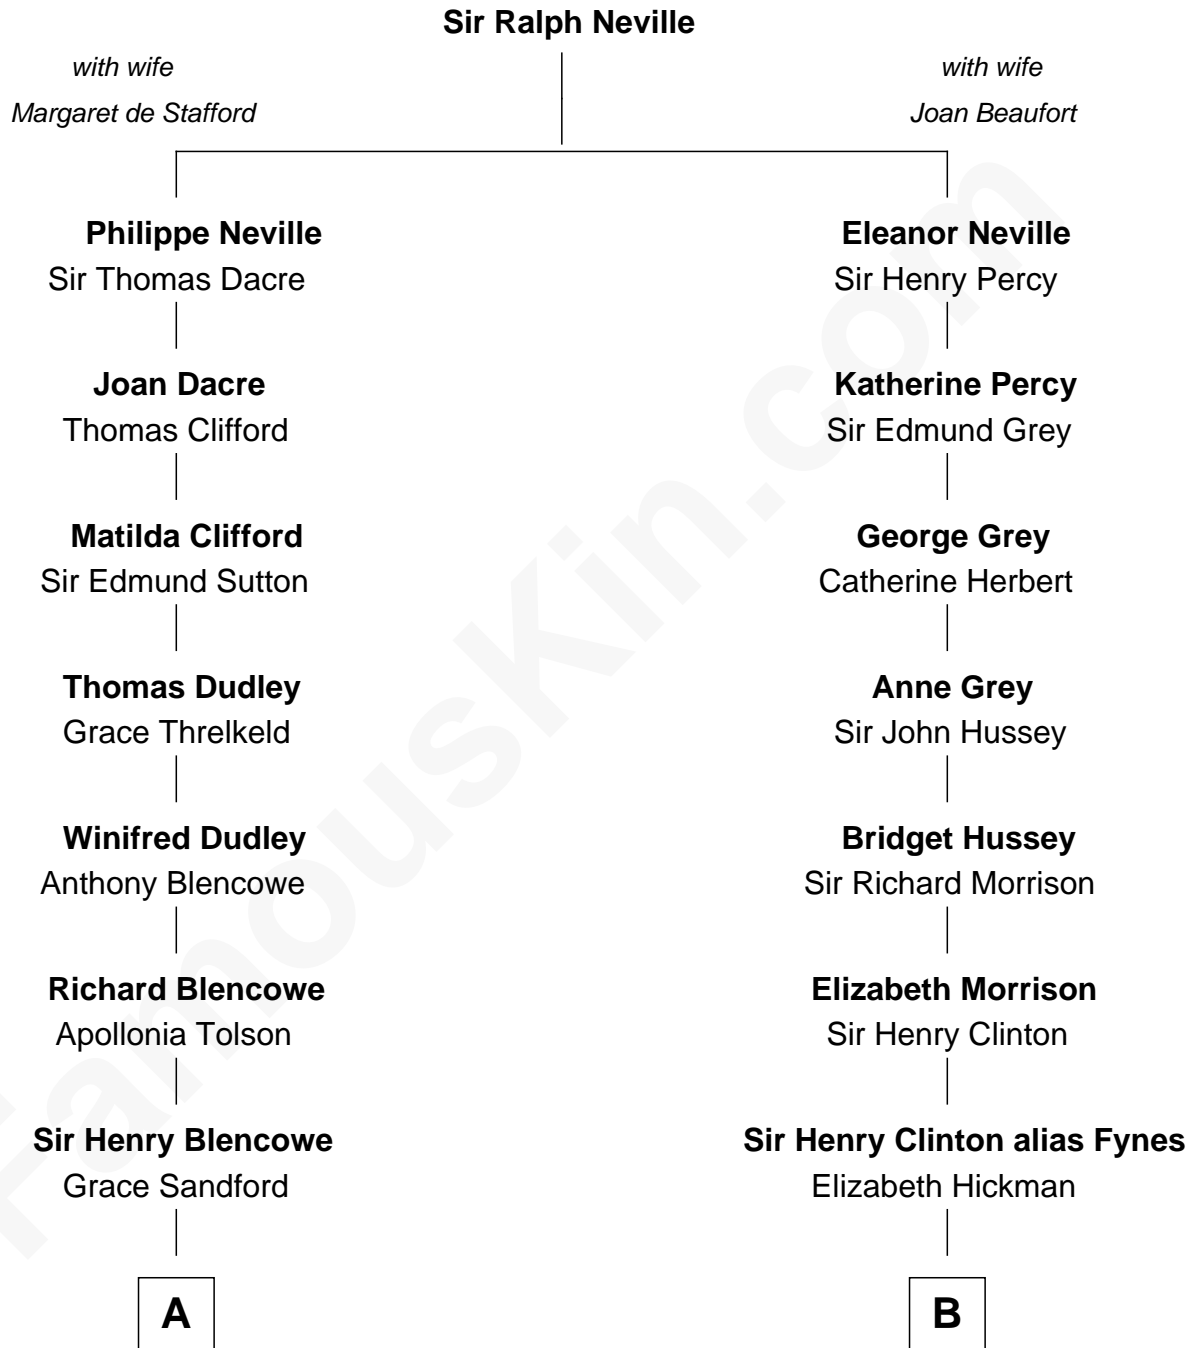

# FamousKin.com

## Relationship Chart of Paris Hilton

*Socialite and TV Personality*

10th cousin 10 times removed of

**George Clinton**

*4th U.S. Vice President*

**C**

—  
**Mary Adelaide Barron**  
Conrad Nicholson Hilton