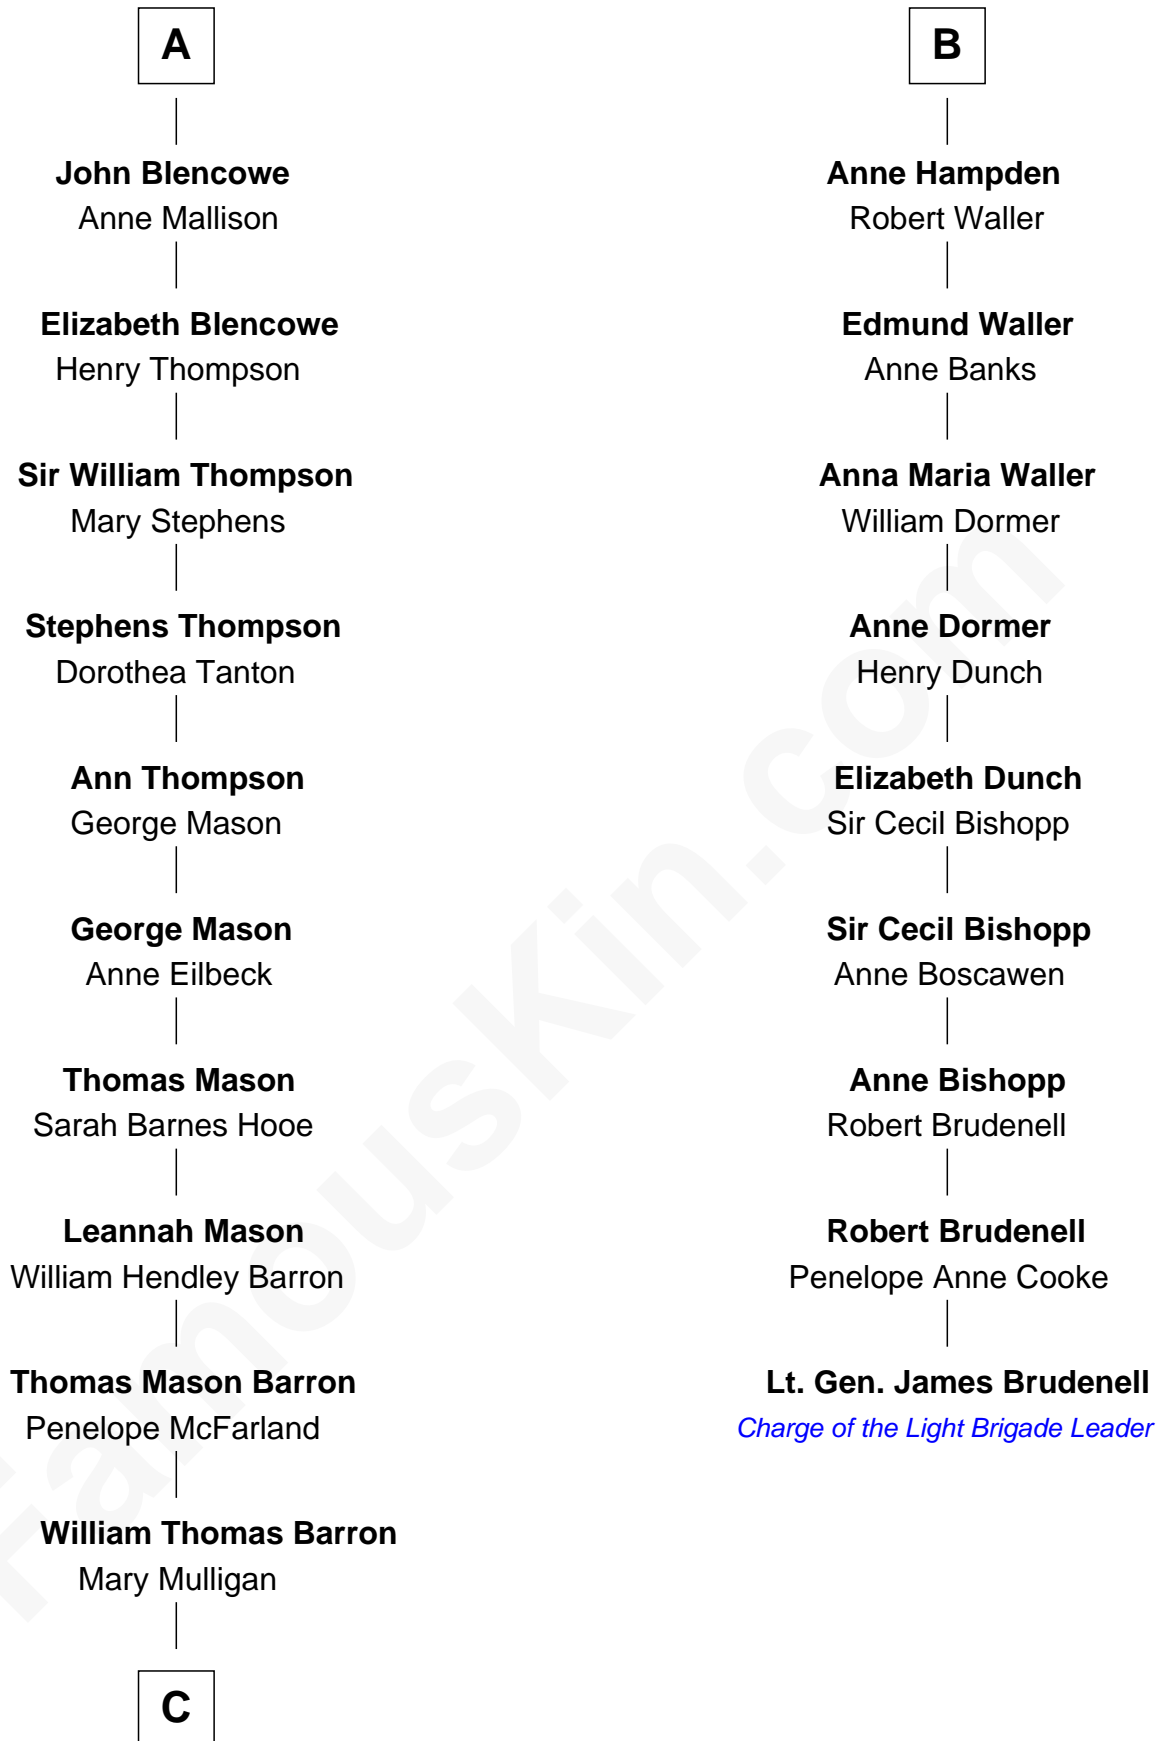

FamousKin.com

Relationship Chart of Paris Hilton

Socialite and TV Personality

15th cousin 5 times removed of

Lt. Gen. James Brudenell

Leader of the "Charge of the Light Brigade"

Sir Walter Blount

Sancha de Ayala

Winifred Dudley

Anthony Blencowe

Richard Blencowe

Apollonia Tolson

Sir Henry Blencowe

Grace Sandford

A

Sir Thomas Blount

Margaret de Gresley

Sanchia Blount

Edward Langford

Alice Langford

John Stradling

Anne Stradling

Sir John Danvers

Anne Danvers

Thomas Lovett

Elizabeth Lovett

Anthony Cave

Anne Cave

Griffith Hampden

B

C

Mary Adelaide Barron
Conrad Nicholson Hilton