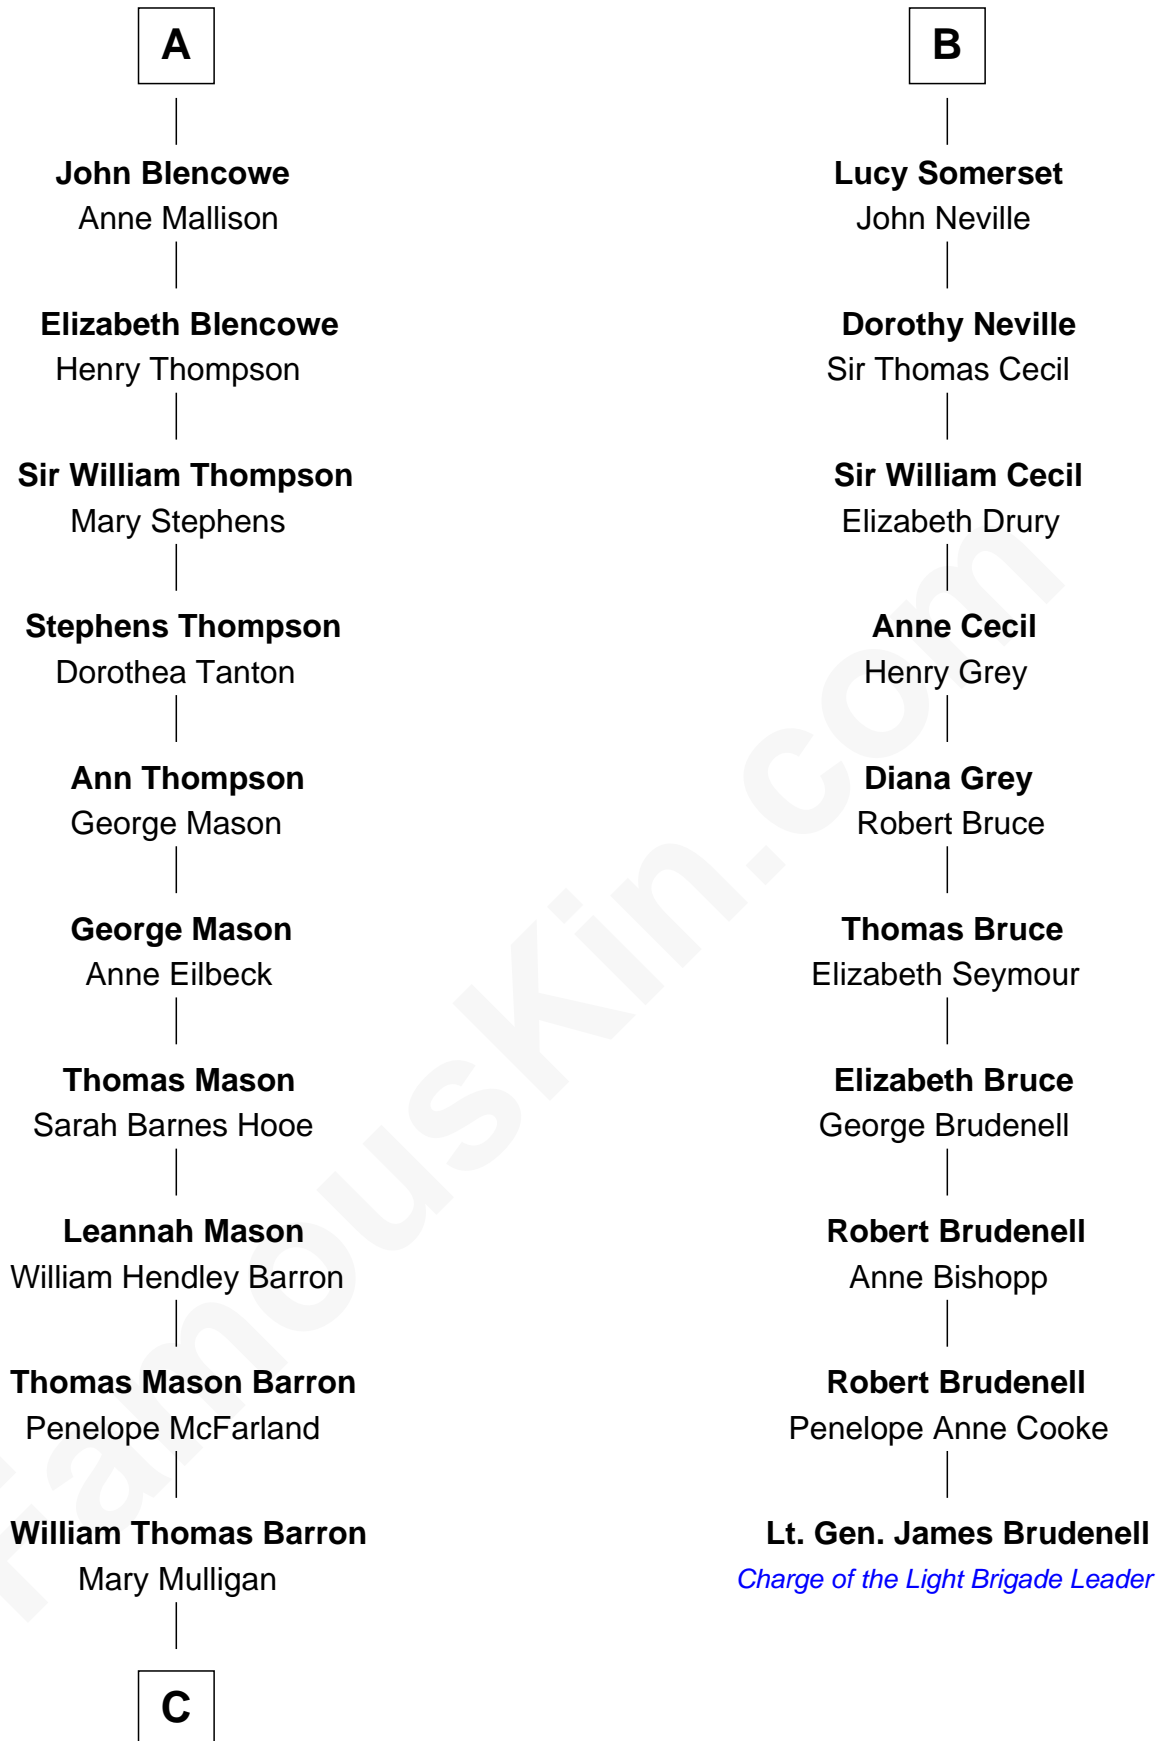

FamousKin.com

Relationship Chart of

Paris Hilton

Socialite and TV Personality

16th cousin 4 times removed of

Lt. Gen. James Brudenell

Leader of the "Charge of the Light Brigade"

C

Mary Adelaide Barron
Conrad Nicholson Hilton

Barron Hilton
Marilyn June Hawley

Richard Howard Hilton
Kathleen Elizabeth Avanzino

Paris Hilton
Socialite and TV Personality

FamousKin.com