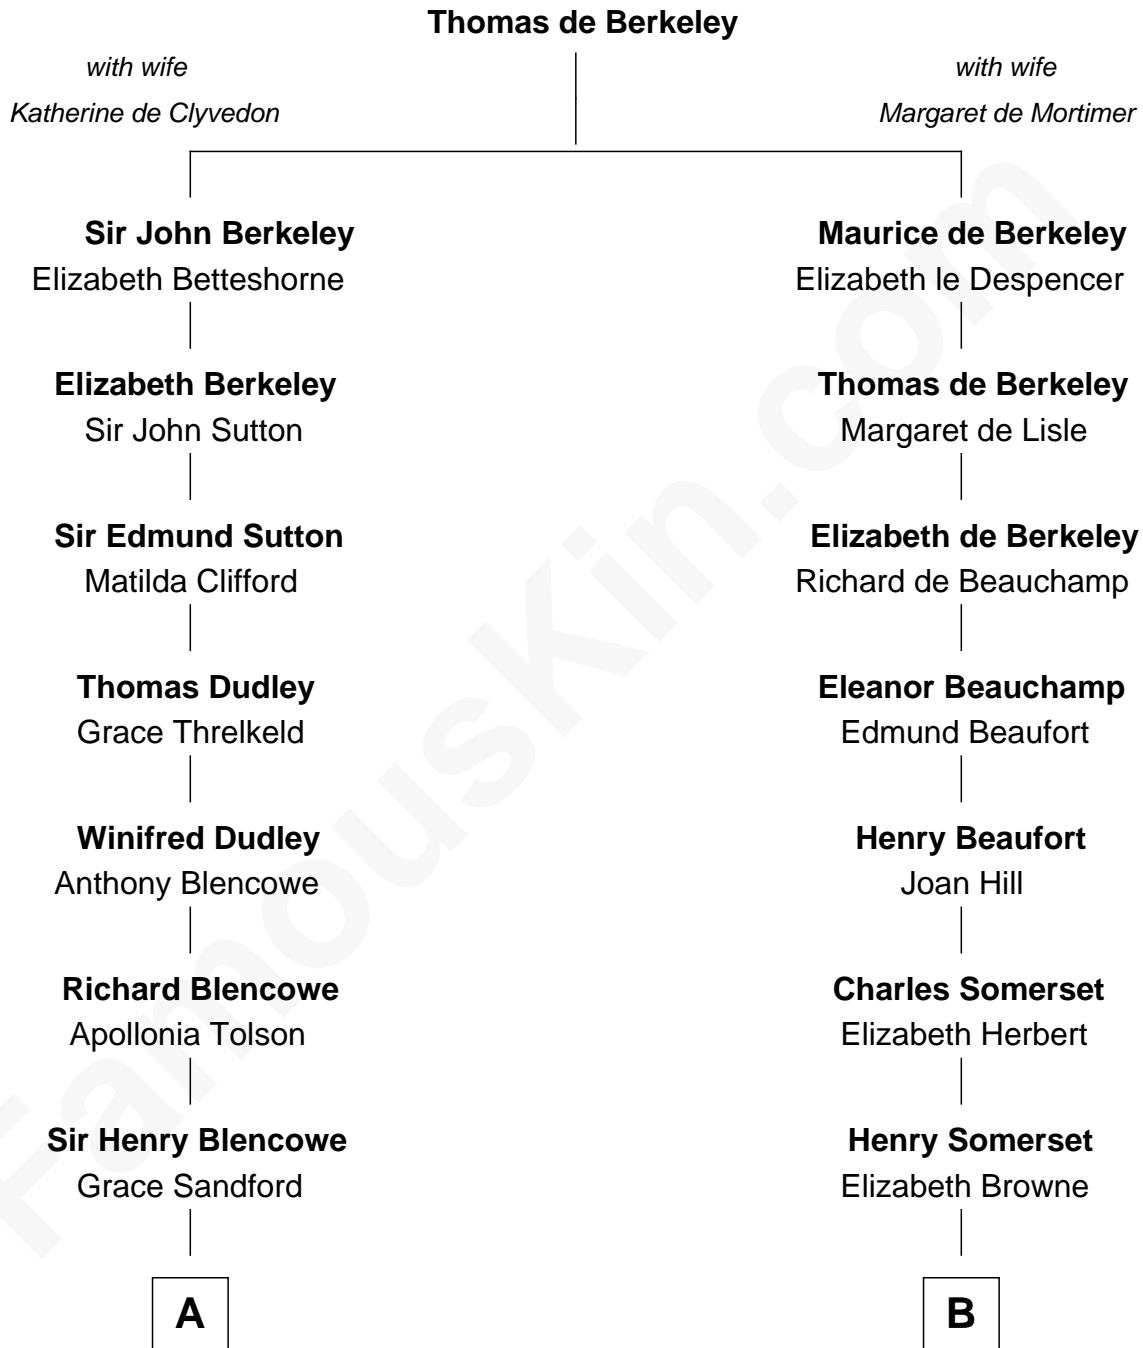

FamousKin.com

Relationship Chart of

Paris Hilton

Socialite and TV Personality

16th cousin 4 times removed of

Lt. Gen. James Brudenell

Leader of the "Charge of the Light Brigade"

C

Mary Adelaide Barron
Conrad Nicholson Hilton

Barron Hilton
Marilyn June Hawley

Richard Howard Hilton
Kathleen Elizabeth Avanzino

Paris Hilton
Socialite and TV Personality

FamousKin.com