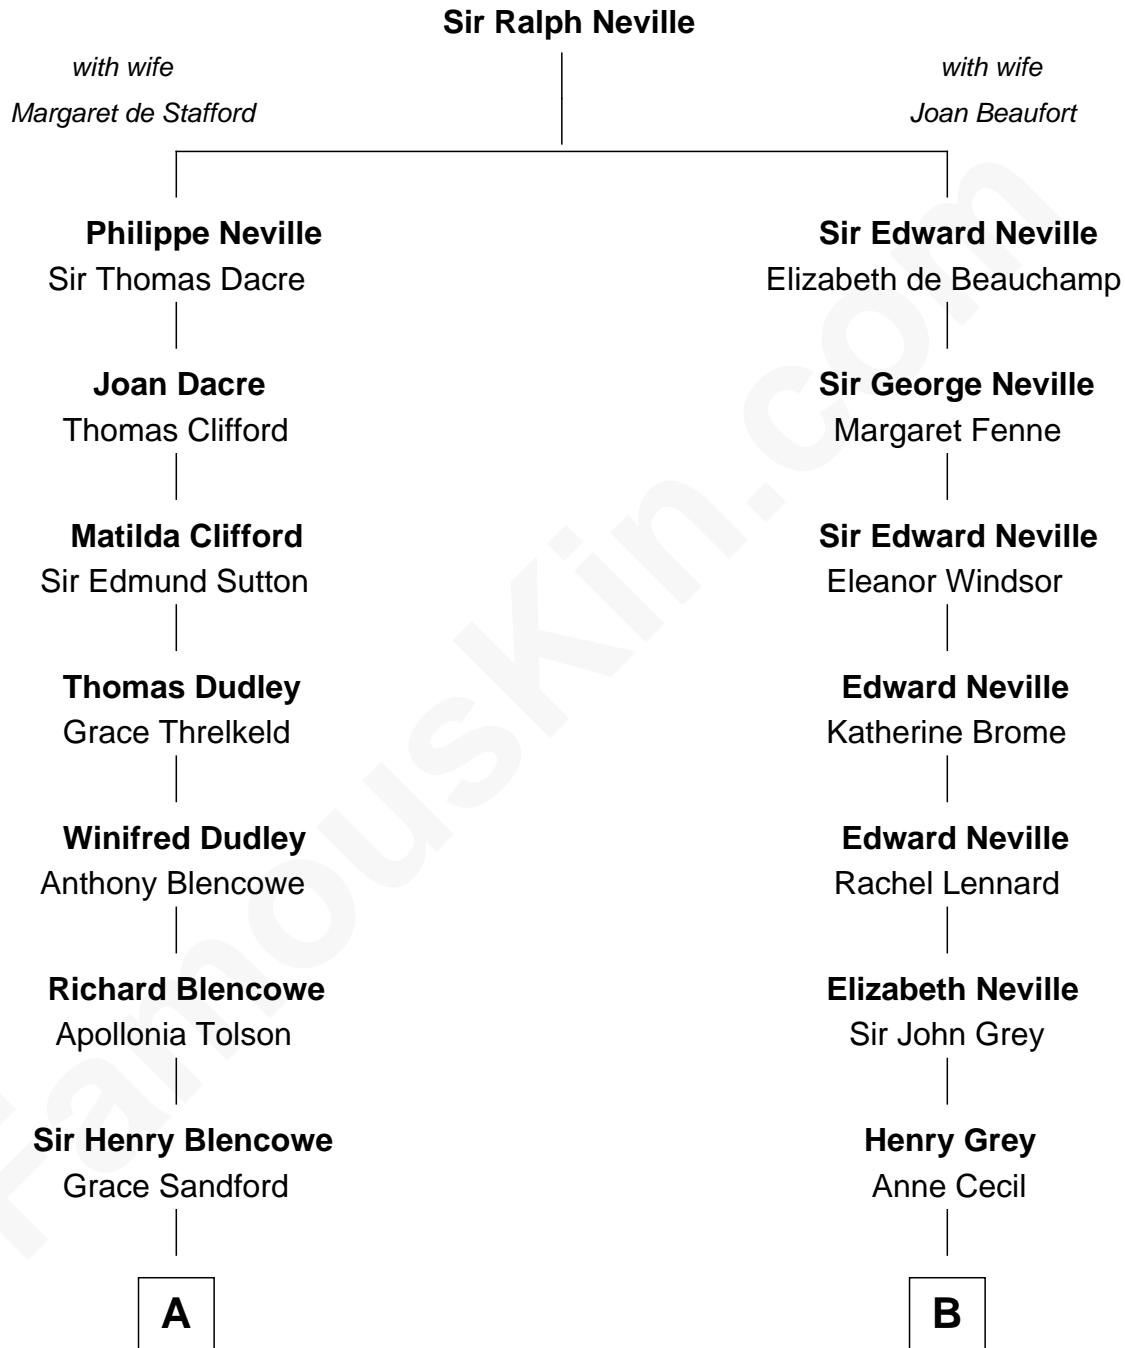

FamousKin.com

Relationship Chart of Paris Hilton

Socialite and TV Personality

12th cousin 8 times removed of

Lt. Gen. James Brudenell

Leader of the "Charge of the Light Brigade"

C

—
Mary Adelaide Barron
Conrad Nicholson Hilton