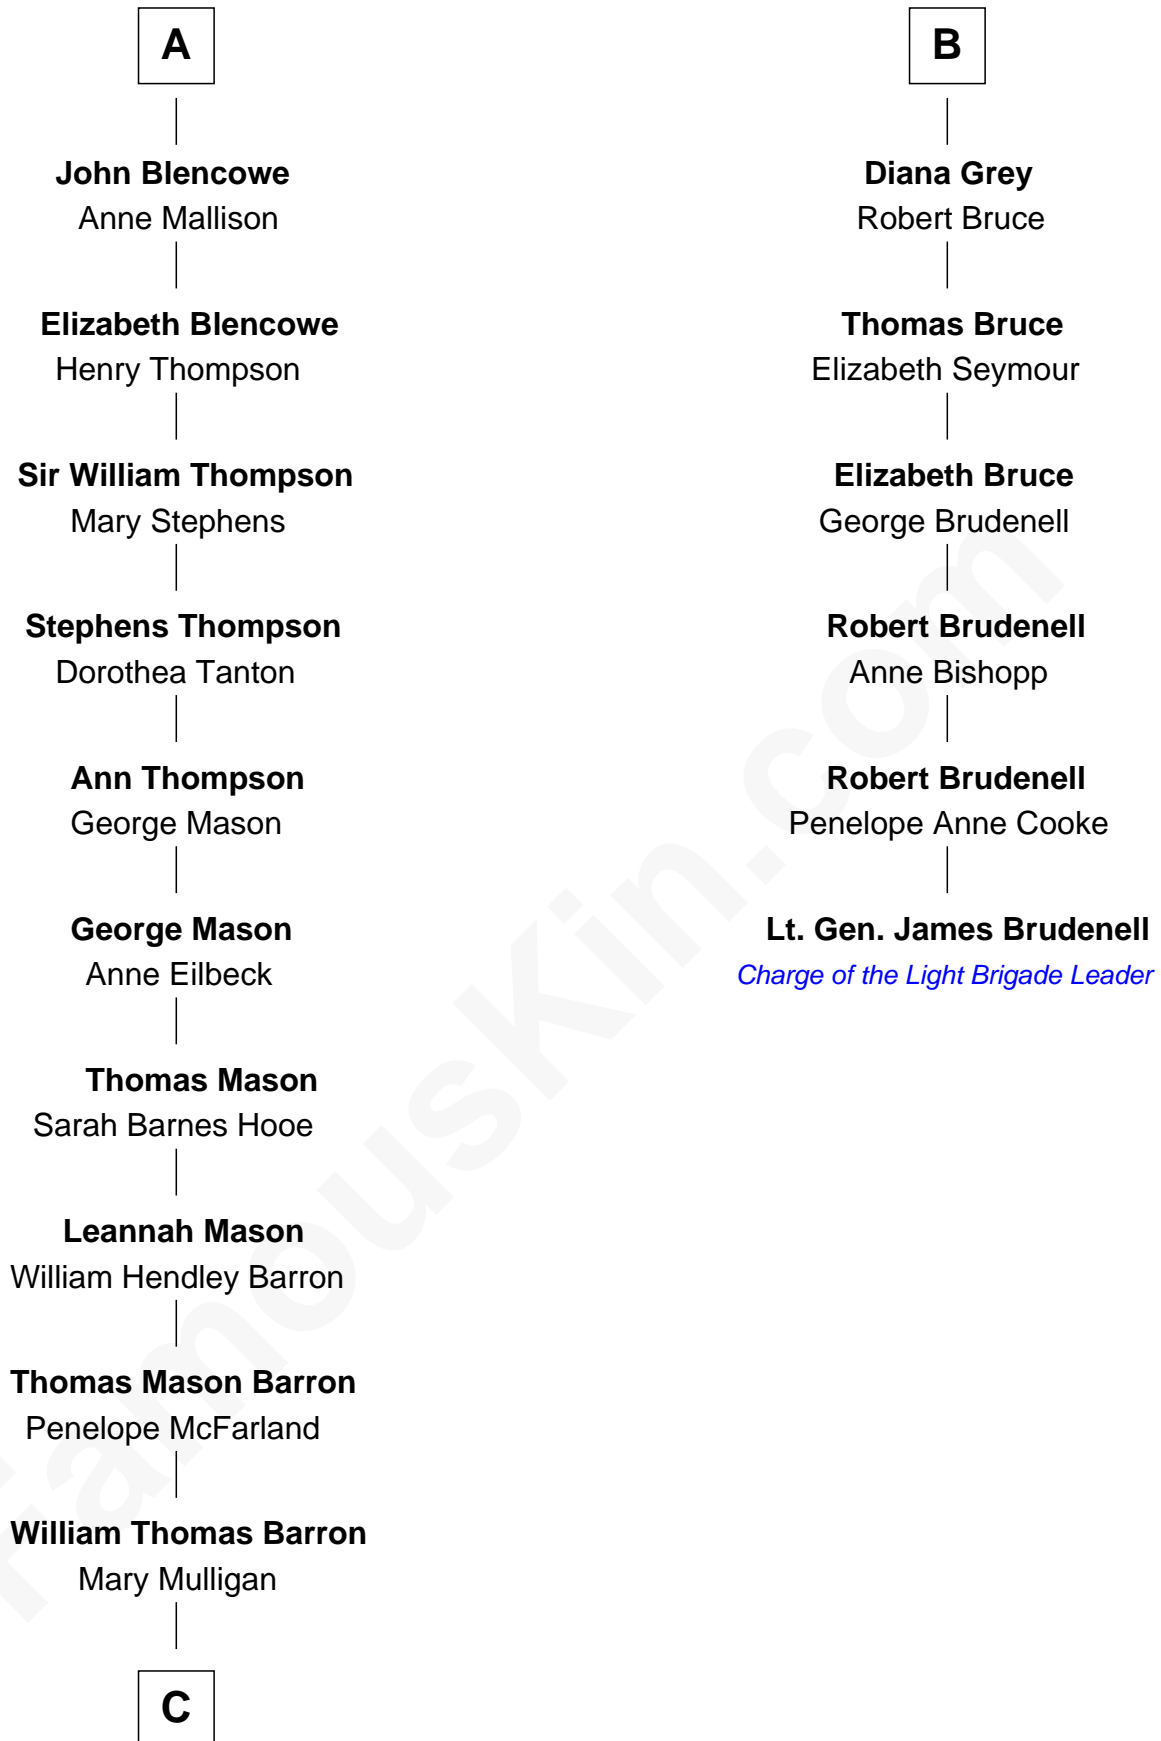

FamousKin.com

Relationship Chart of Paris Hilton

Socialite and TV Personality

12th cousin 8 times removed of

Lt. Gen. James Brudenell

Leader of the "Charge of the Light Brigade"

C

—
Mary Adelaide Barron
Conrad Nicholson Hilton