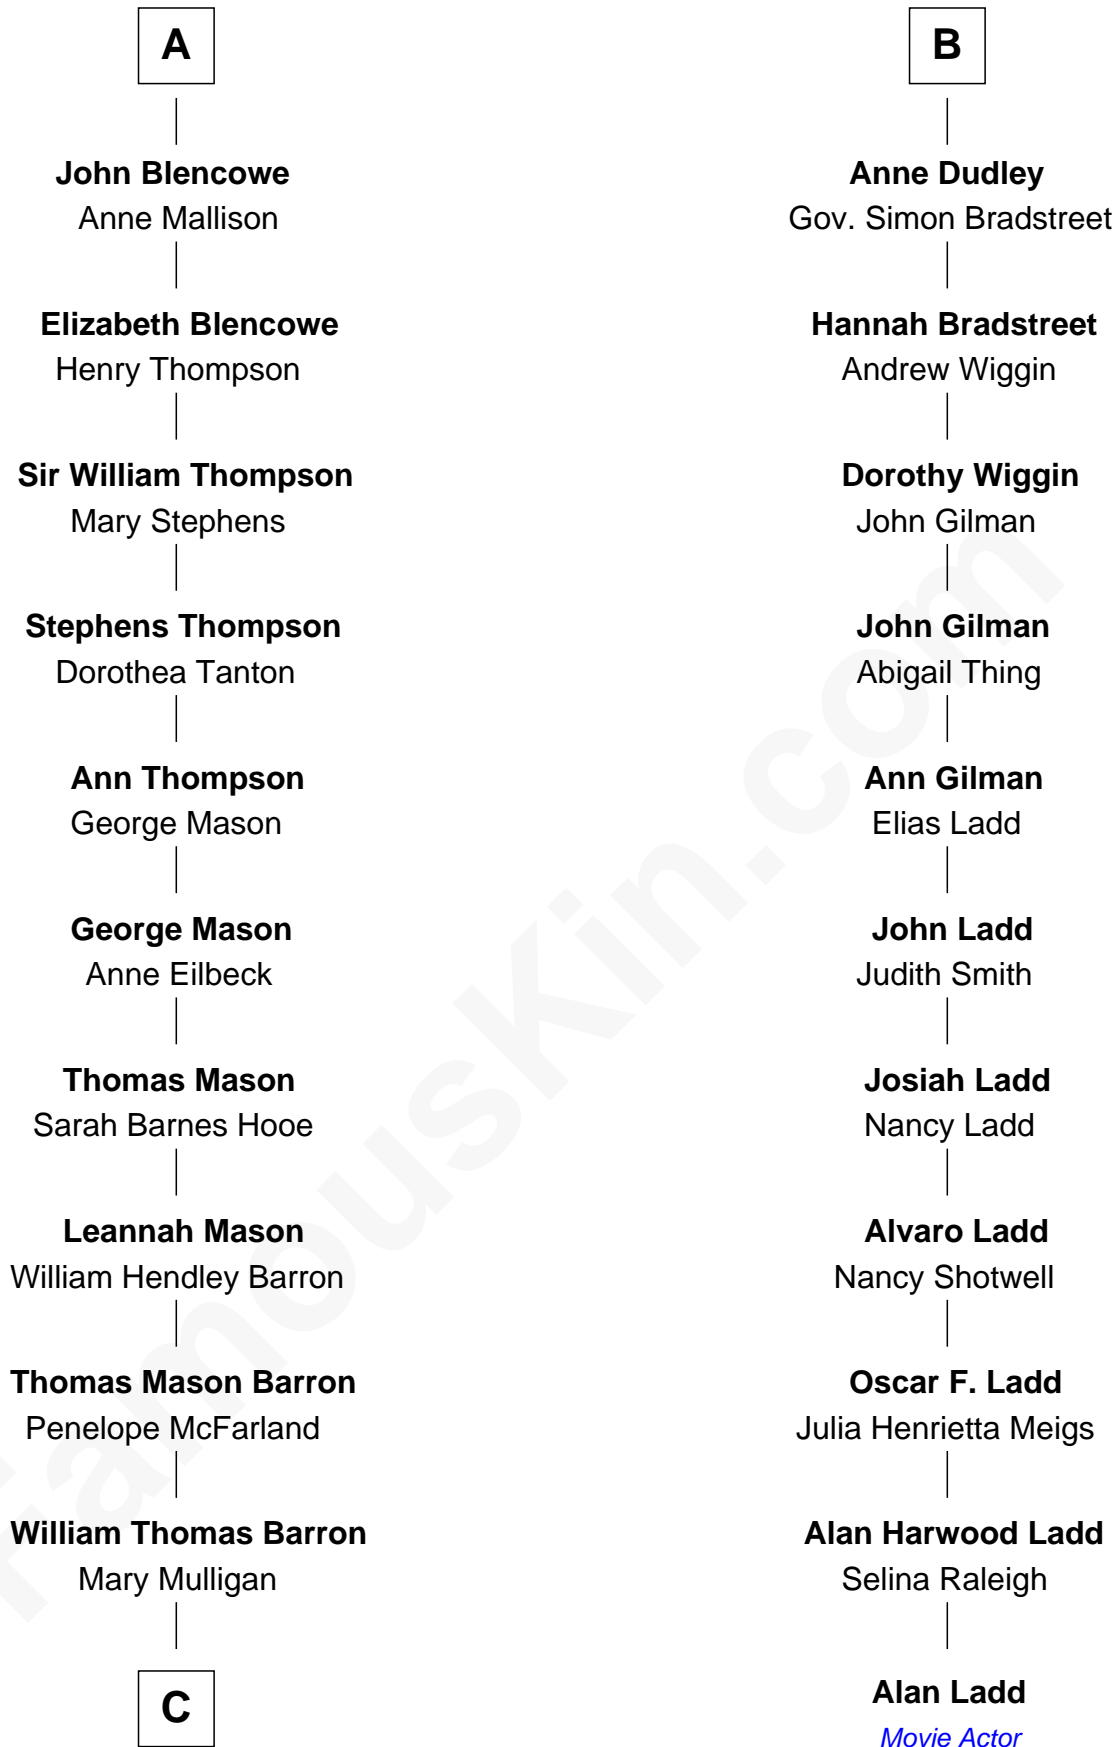

# FamousKin.com Relationship Chart of

**Paris Hilton**

*Socialite and TV Personality*

17th cousin 3 times removed of

**Alan Ladd**

*Movie Actor*

**C**

—  
**Mary Adelaide Barron**  
Conrad Nicholson Hilton

—  
**Barron Hilton**  
Marilyn June Hawley

—  
**Richard Howard Hilton**  
Kathleen Elizabeth Avanzino

—  
**Paris Hilton**  
*Socialite and TV Personality*

FamousKin.com