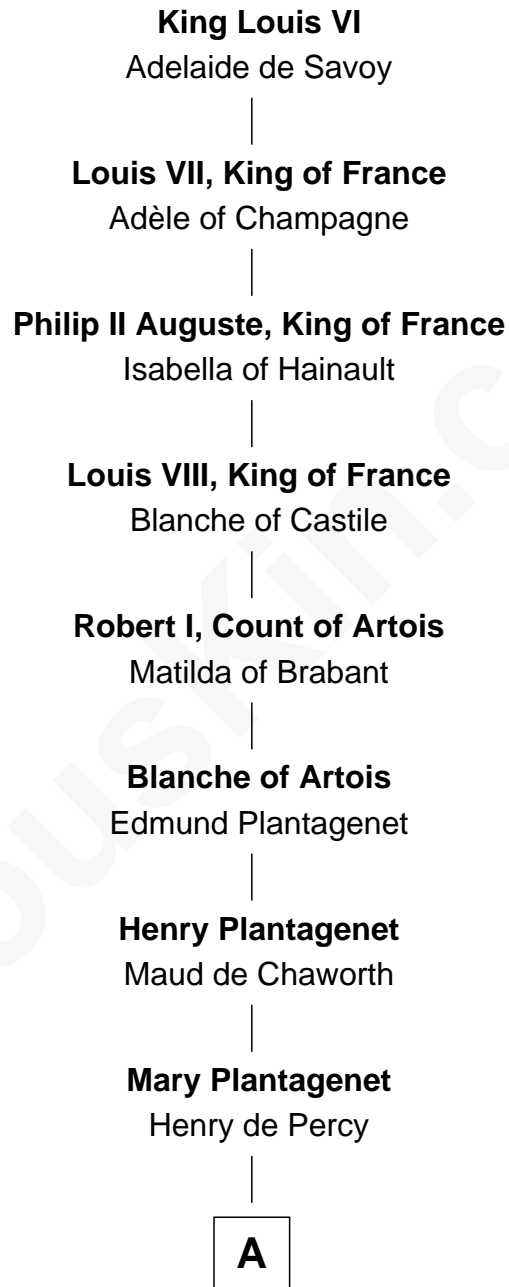

FamousKin.com Relationship Chart of

Paris Hilton

Socialite and TV Personality

28th Great-granddaughter of

King Louis VI

King of France

A

—
Sir Henry Percy
Margaret de Neville