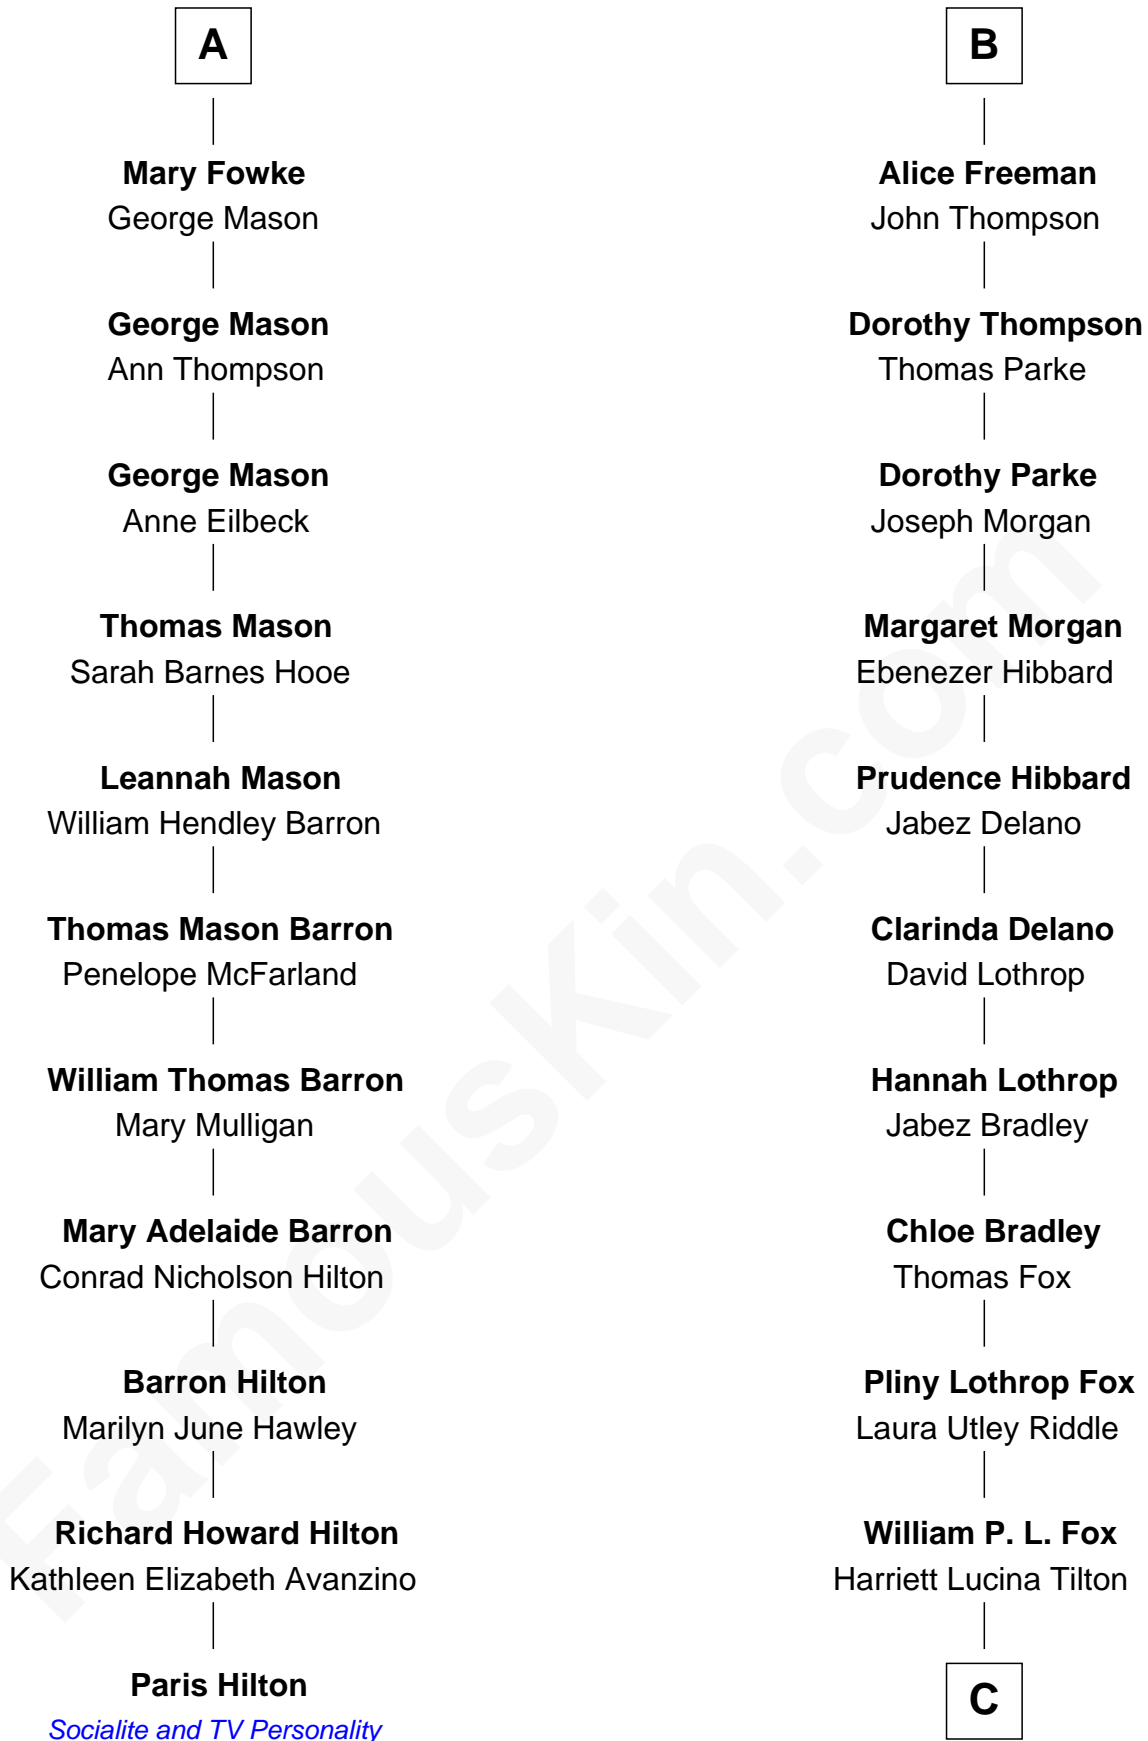

FamousKin.com Relationship Chart of

Paris Hilton

Socialite and TV Personality

17th cousin 2 times removed of

John Ritter

TV and Movie Actor

Sir John Throckmorton

Eleanor Spinney

Thomas Winslow

Agnes Winslow

John Giffard

Thomas Giffard

Joan Langston

Amy Giffard

Richard Samwell

Susanna Samwell

Peter Edwards

Edward Edwards

Ursula Coles

Margaret Edwards

Henry Freeman

B

C

Harriett Fay Fox
Dr. Harry Thomas Southworth