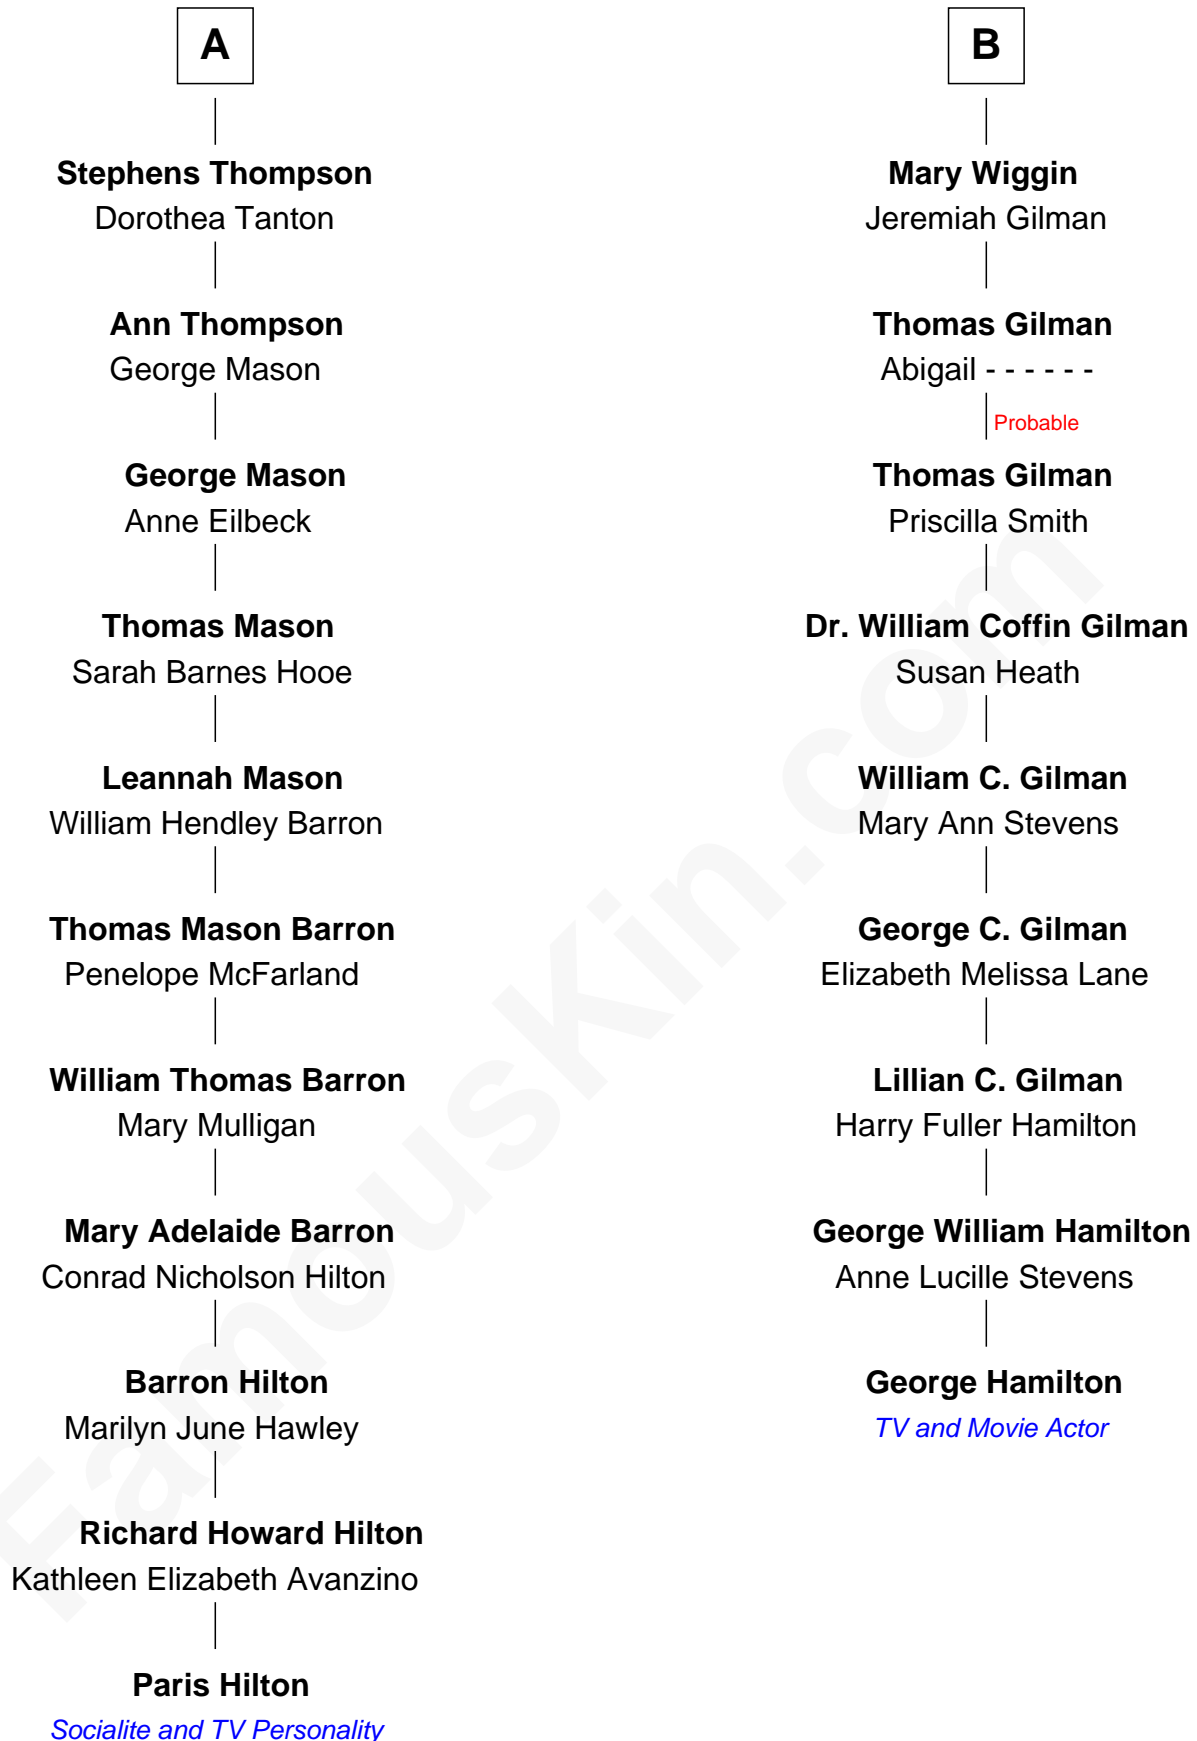

## Relationship Chart of Paris Hilton

*Socialite and TV Personality*

15th cousin 2 times removed of

**George Hamilton**  
*TV and Movie Actor*

**Sir Edmund Sutton**

*with wife*  
Matilda Clifford

*with wife*  
Joyce Tiptoft

**Thomas Dudley**  
Grace Threlkeld

**Sir Edward Sutton**  
Cecily Willoughby

**Winifred Dudley**  
Anthony Blencowe

**Sir John Sutton**  
Cecily Grey

**Richard Blencowe**  
Apollonia Tolson

**Sir Henry Dudley**  
----- Ashton  
*Probable*

**Sir Henry Blencowe**  
Grace Sandford

**Roger Dudley**  
Susanna Thorne

**John Blencowe**  
Anne Mallison

**Gov. Thomas Dudley**  
Dorothy York

**Elizabeth Blencowe**  
Henry Thompson

**Anne Dudley**  
Gov. Simon Bradstreet

**Sir William Thompson**  
Mary Stephens

**Hannah Bradstreet**  
Andrew Wiggin

**A**

**B**

George Hamilton photo by [Angela George](#) (CC BY-SA 3.0)