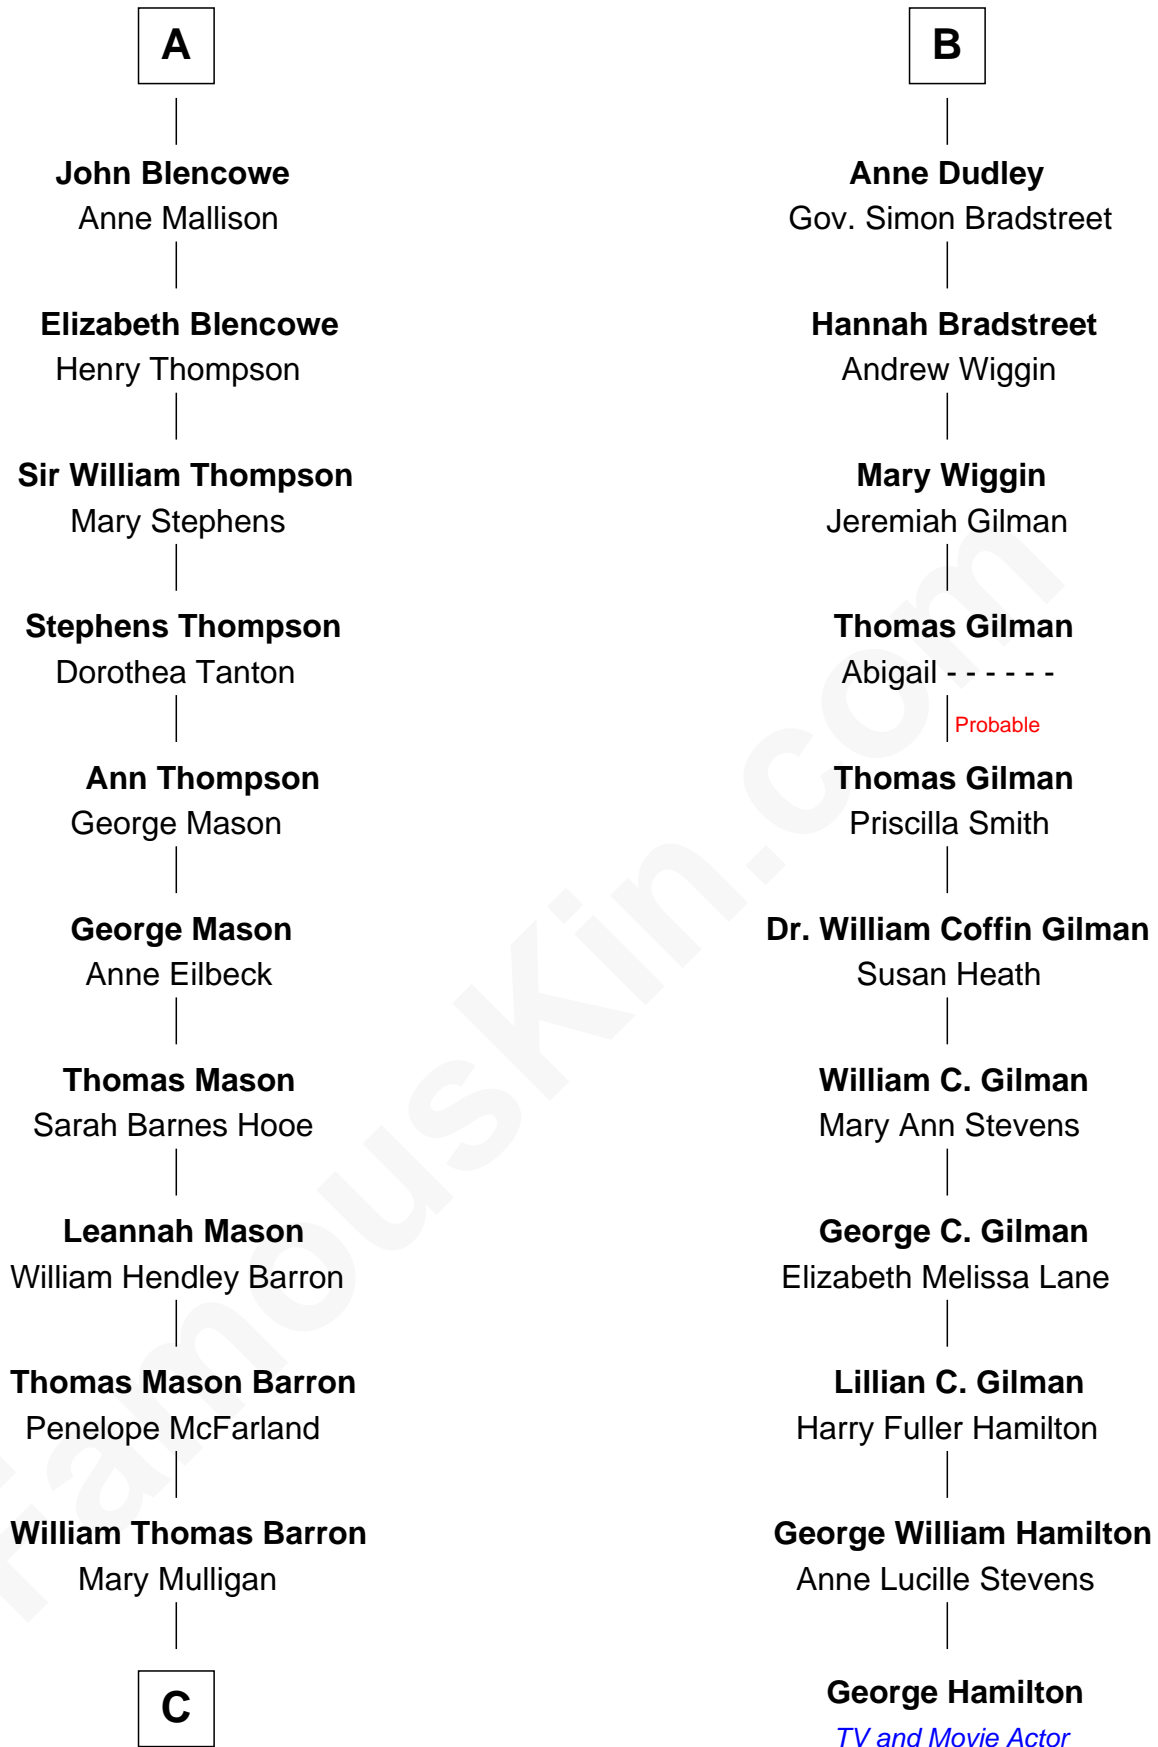

FamousKin.com

Relationship Chart of

Paris Hilton

Socialite and TV Personality

17th cousin 3 times removed of

George Hamilton
TV and Movie Actor

C

Mary Adelaide Barron
Conrad Nicholson Hilton

Barron Hilton
Marilyn June Hawley

Richard Howard Hilton
Kathleen Elizabeth Avanzino

Paris Hilton
Socialite and TV Personality

FamousKin.com