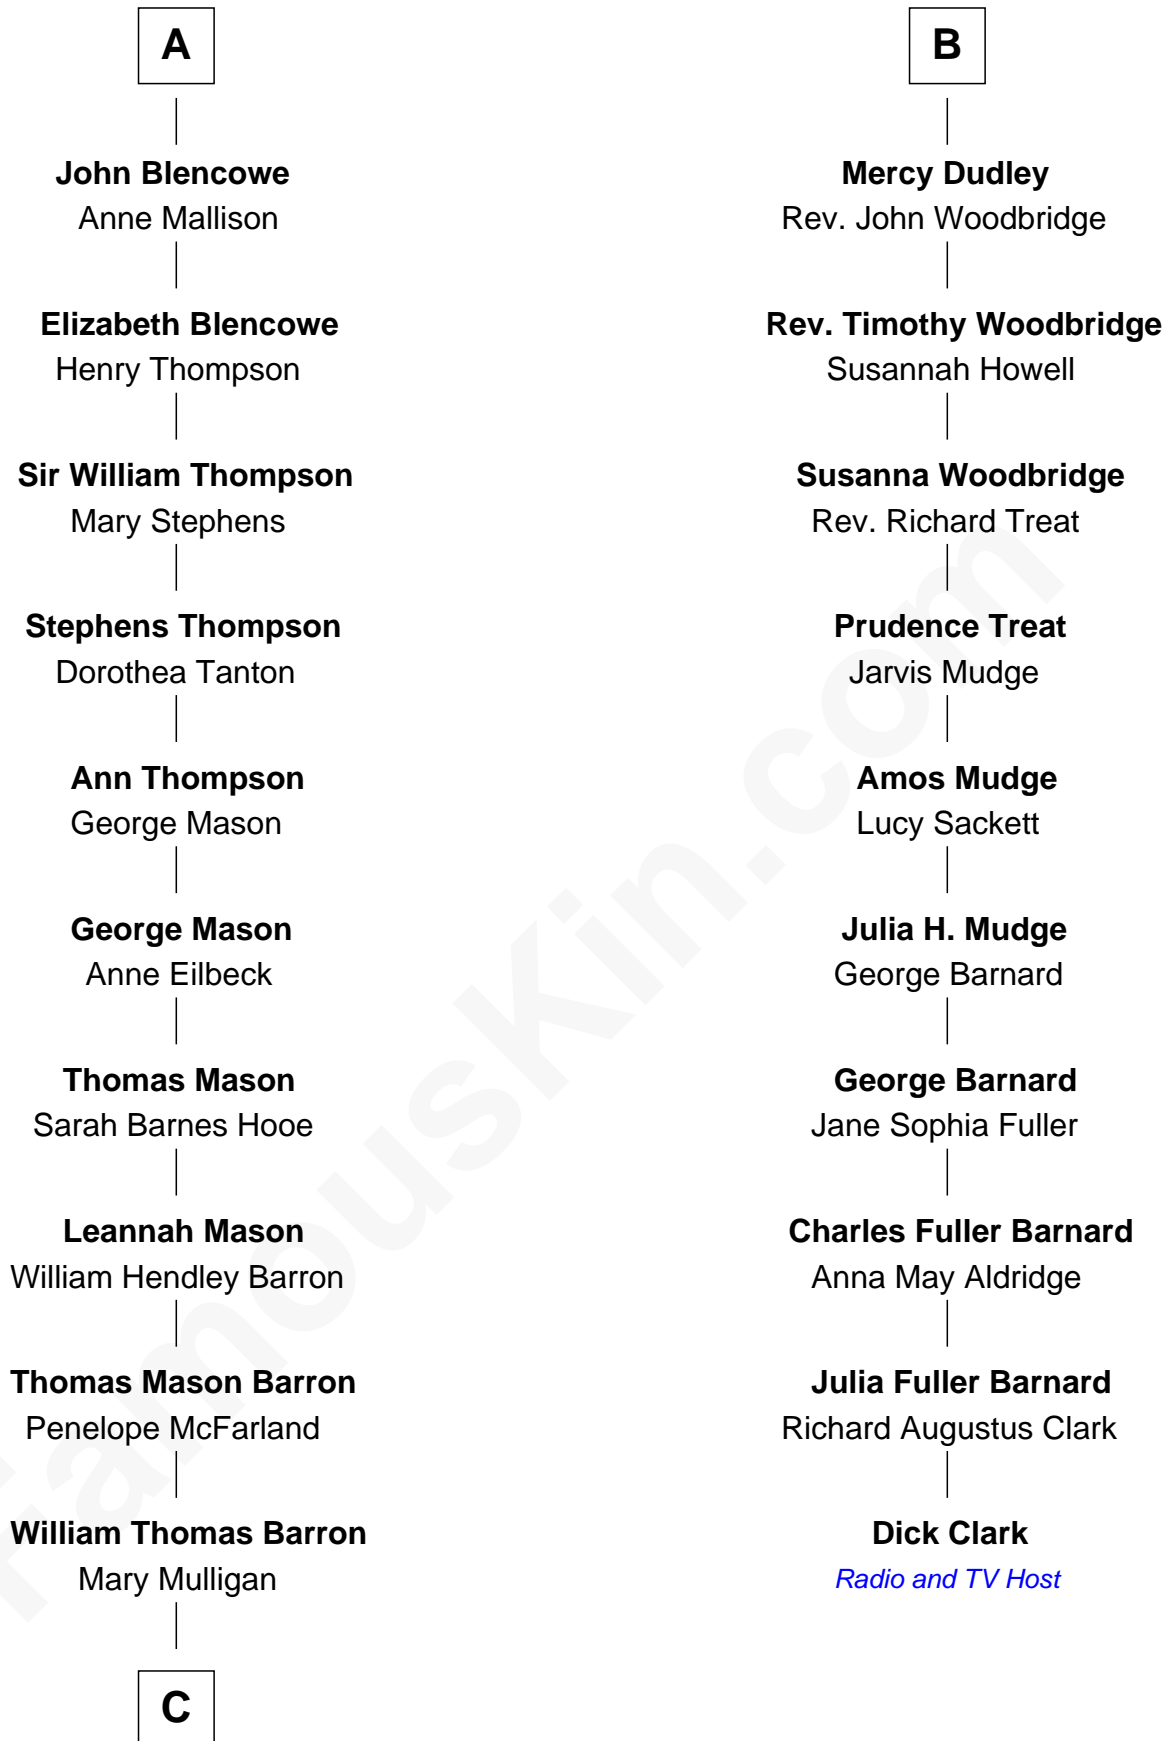

FamousKin.com Relationship Chart of

Paris Hilton

Socialite and TV Personality

16th cousin 4 times removed of

Dick Clark

Radio and TV Host

C

—
Mary Adelaide Barron
Conrad Nicholson Hilton