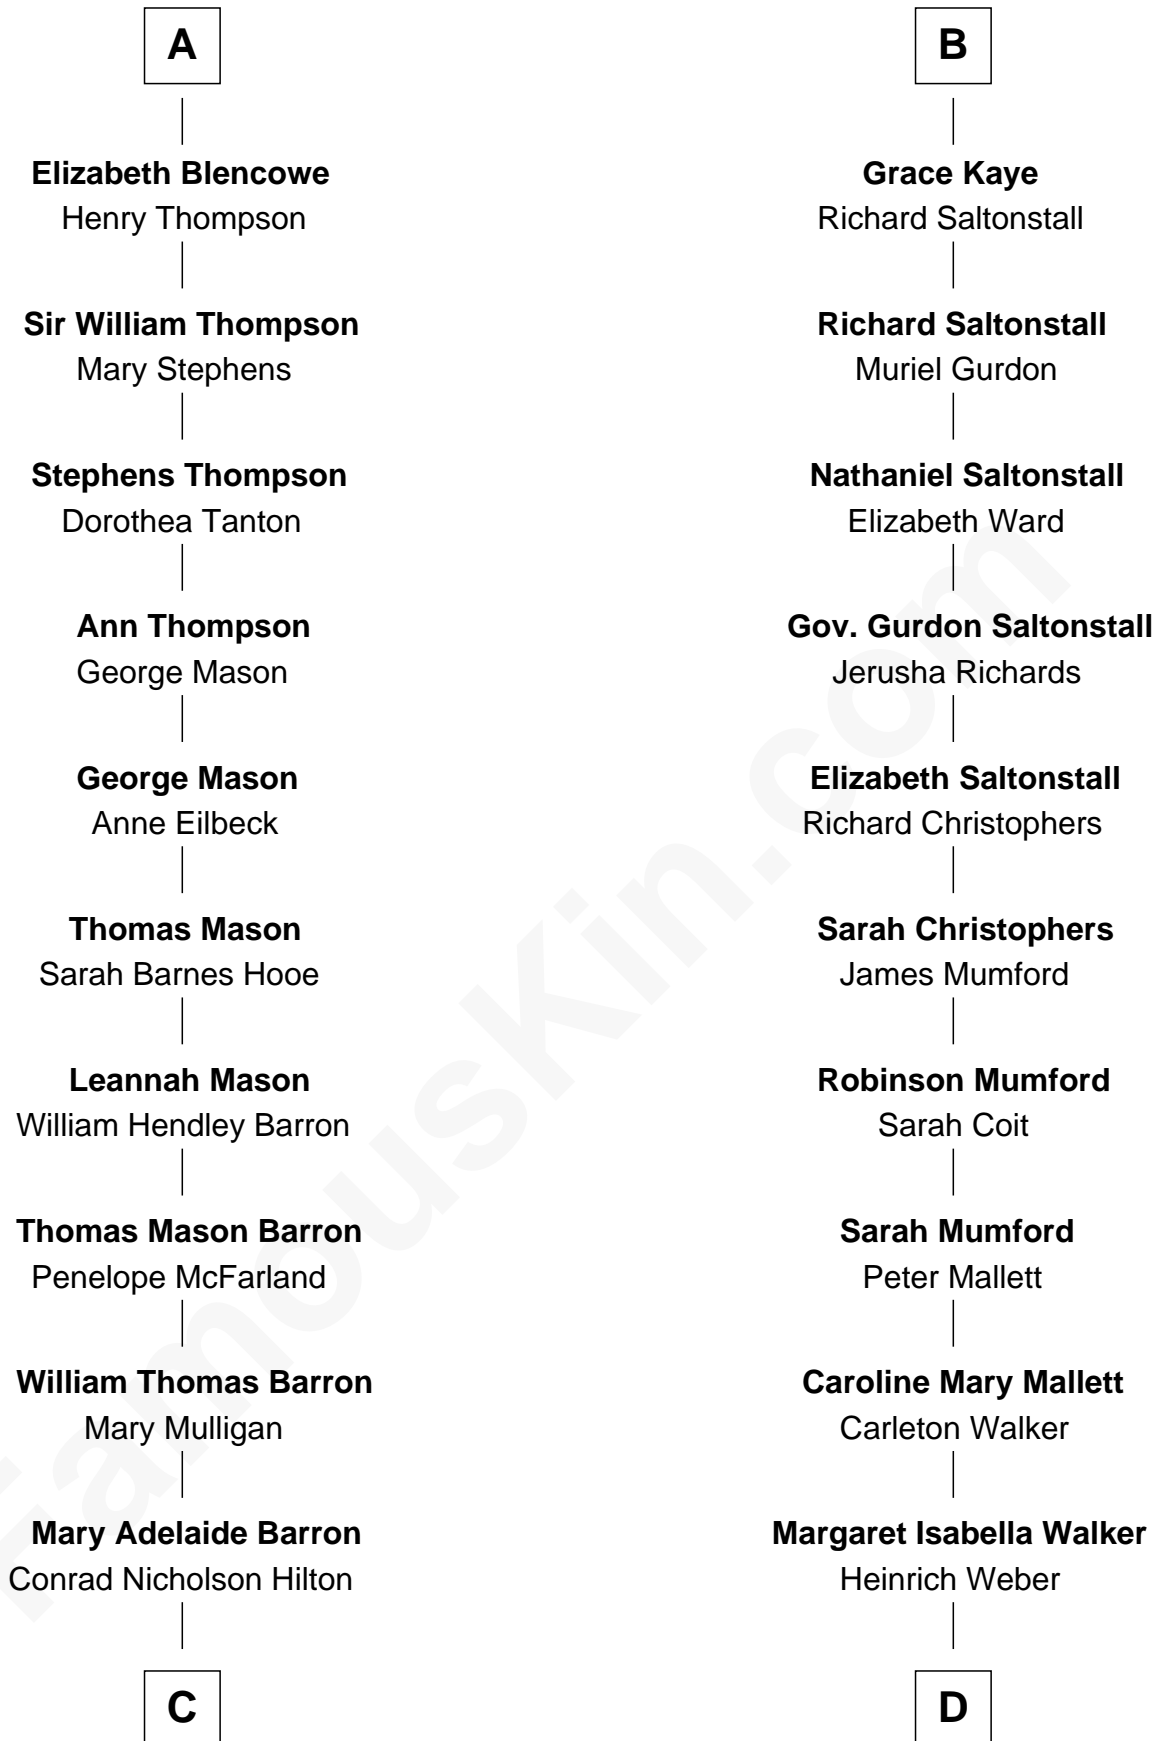

# FamousKin.com Relationship Chart of

**Paris Hilton**

*Socialite and TV Personality*

19th cousin 1 time removed of

**Carly Fiorina**

*CEO of Hewlett-Packard*

**C**

**Barron Hilton**  
Marilyn June Hawley

**Richard Howard Hilton**  
Kathleen Elizabeth Avanzino

**Paris Hilton**  
*Socialite and TV Personality*

**D**

**John Walker Weber**  
Maude Graves

**Cara Carleton Weber**  
Harold Marvin Sneed

**Joseph Tyree Sneed**  
Madelon Montross Juergens