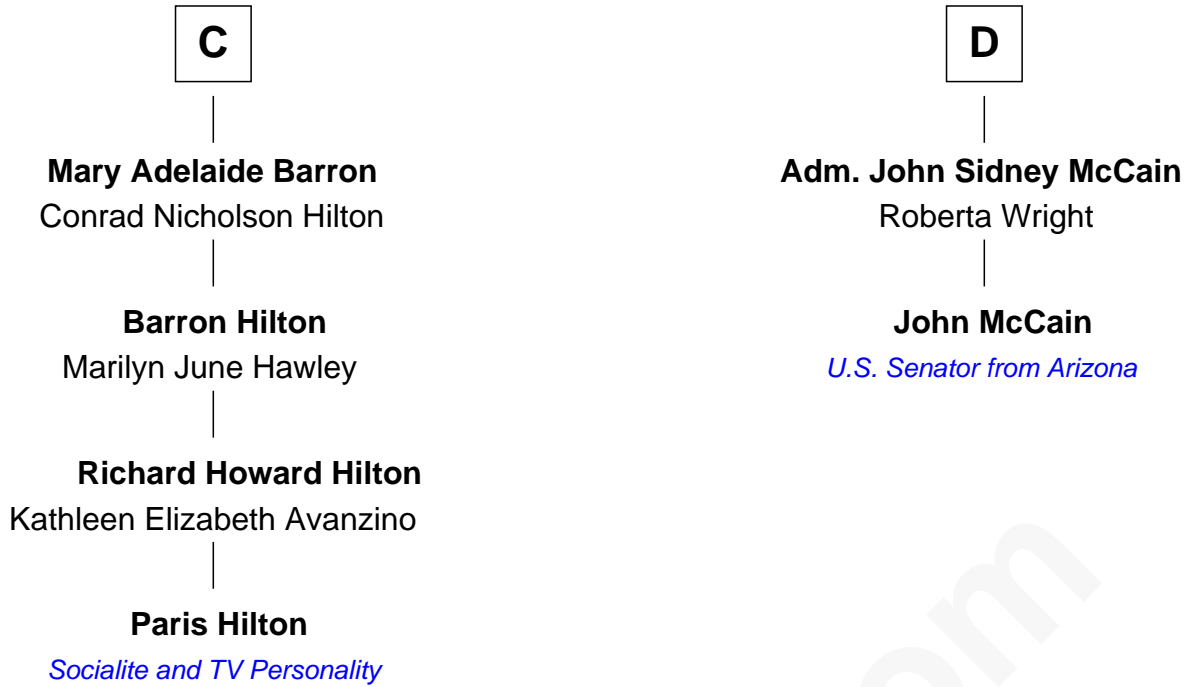

# FamousKin.com Relationship Chart of

**Paris Hilton**

*Socialite and TV Personality*

18th cousin 2 times removed of

**John McCain**

*U.S. Senator from Arizona*

**Sir Walter Blount**

Sancha de Ayala

**Winifred Dudley**

Anthony Blencowe

**Richard Blencowe**

Apollonia Tolson

**Sir Henry Blencowe**

Grace Sandford

**A**

**Sir Thomas Blount**

Margaret de Gresley

**Sanchia Blount**

Edward Langford

**Alice Langford**

John Stradling

**Anne Stradling**

Sir John Danvers

**Anne Danvers**

Thomas Lovett

**Elizabeth Lovett**

Anthony Cave

**Anne Cave**

Griffith Hampden

**B**

FamousKin.com