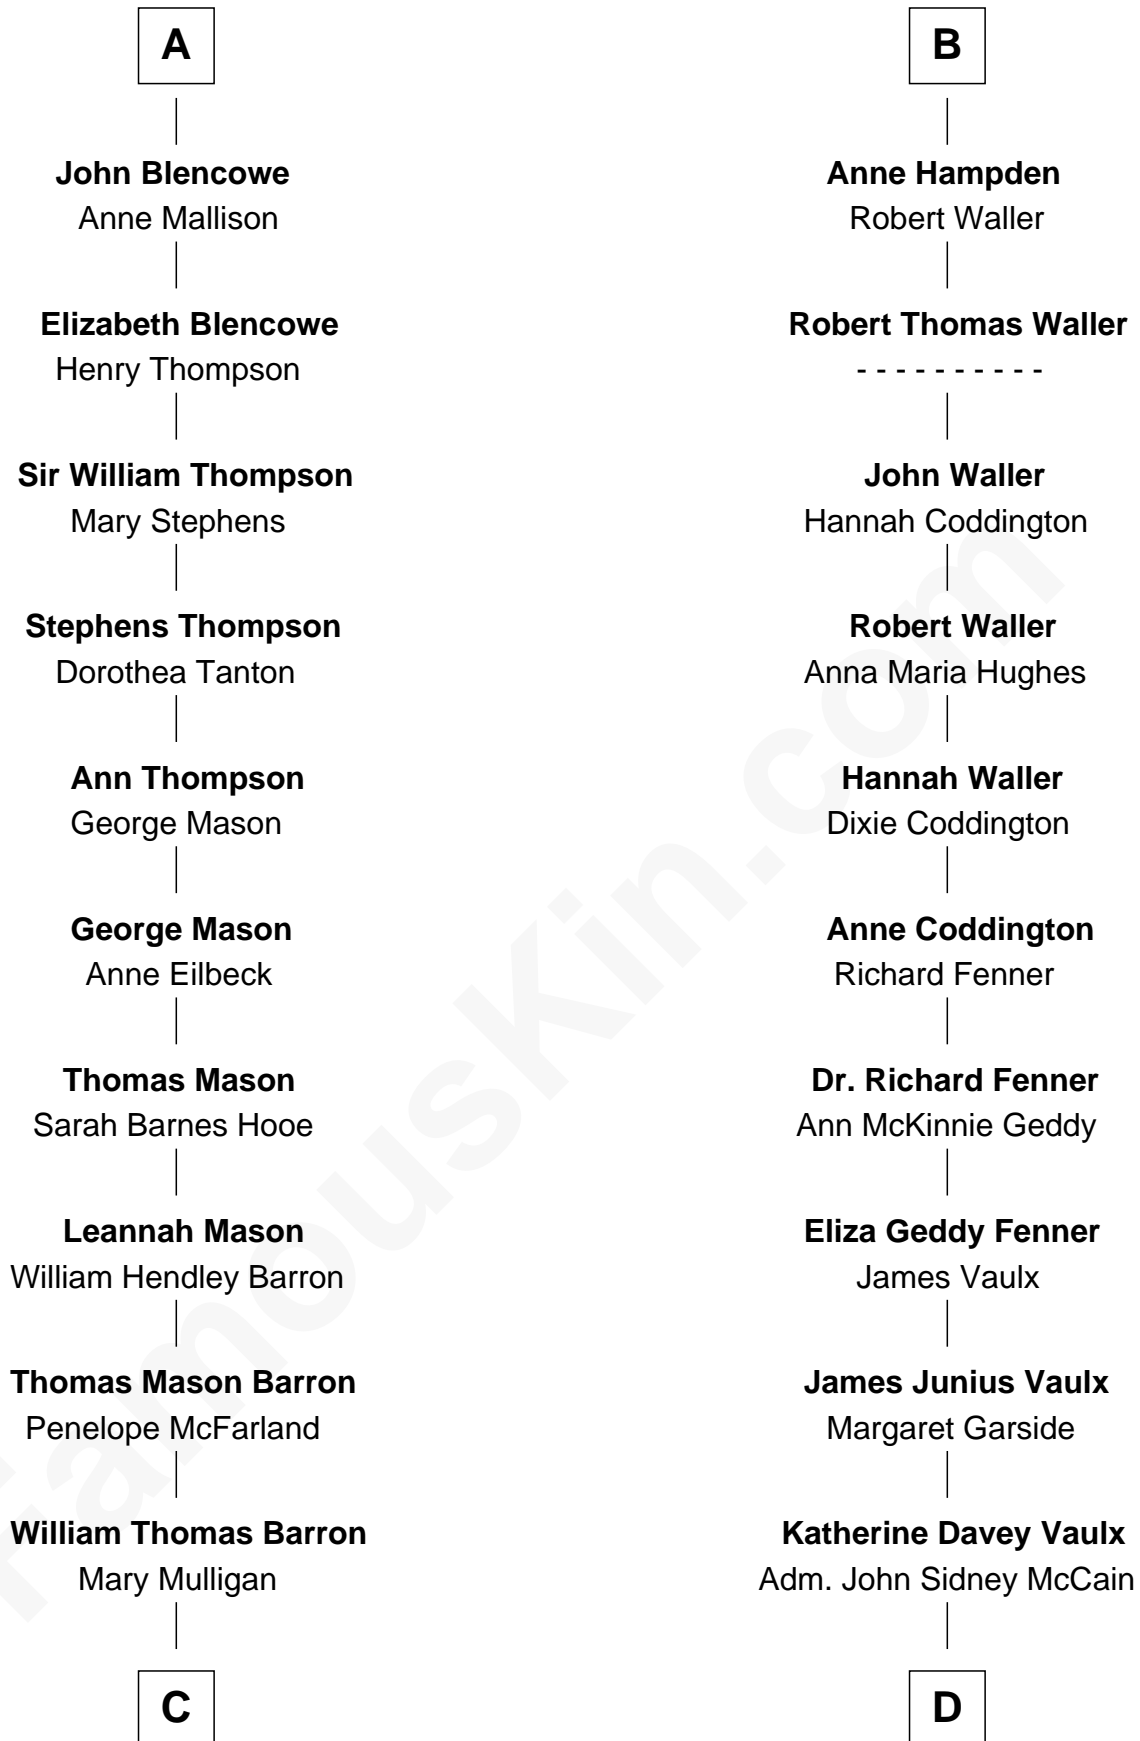

# FamousKin.com Relationship Chart of

**Paris Hilton**

*Socialite and TV Personality*

18th cousin 2 times removed of

**John McCain**

*U.S. Senator from Arizona*

**Sir Walter Blount**

Sancha de Ayala

**Winifred Dudley**

Anthony Blencowe

**Richard Blencowe**

Apollonia Tolson

**Sir Henry Blencowe**

Grace Sandford

**A**

**Sir Thomas Blount**

Margaret de Gresley

**Sanchia Blount**

Edward Langford

**Alice Langford**

John Stradling

**Anne Stradling**

Sir John Danvers

**Anne Danvers**

Thomas Lovett

**Elizabeth Lovett**

Anthony Cave

**Anne Cave**

Griffith Hampden

**B**

FamousKin.com