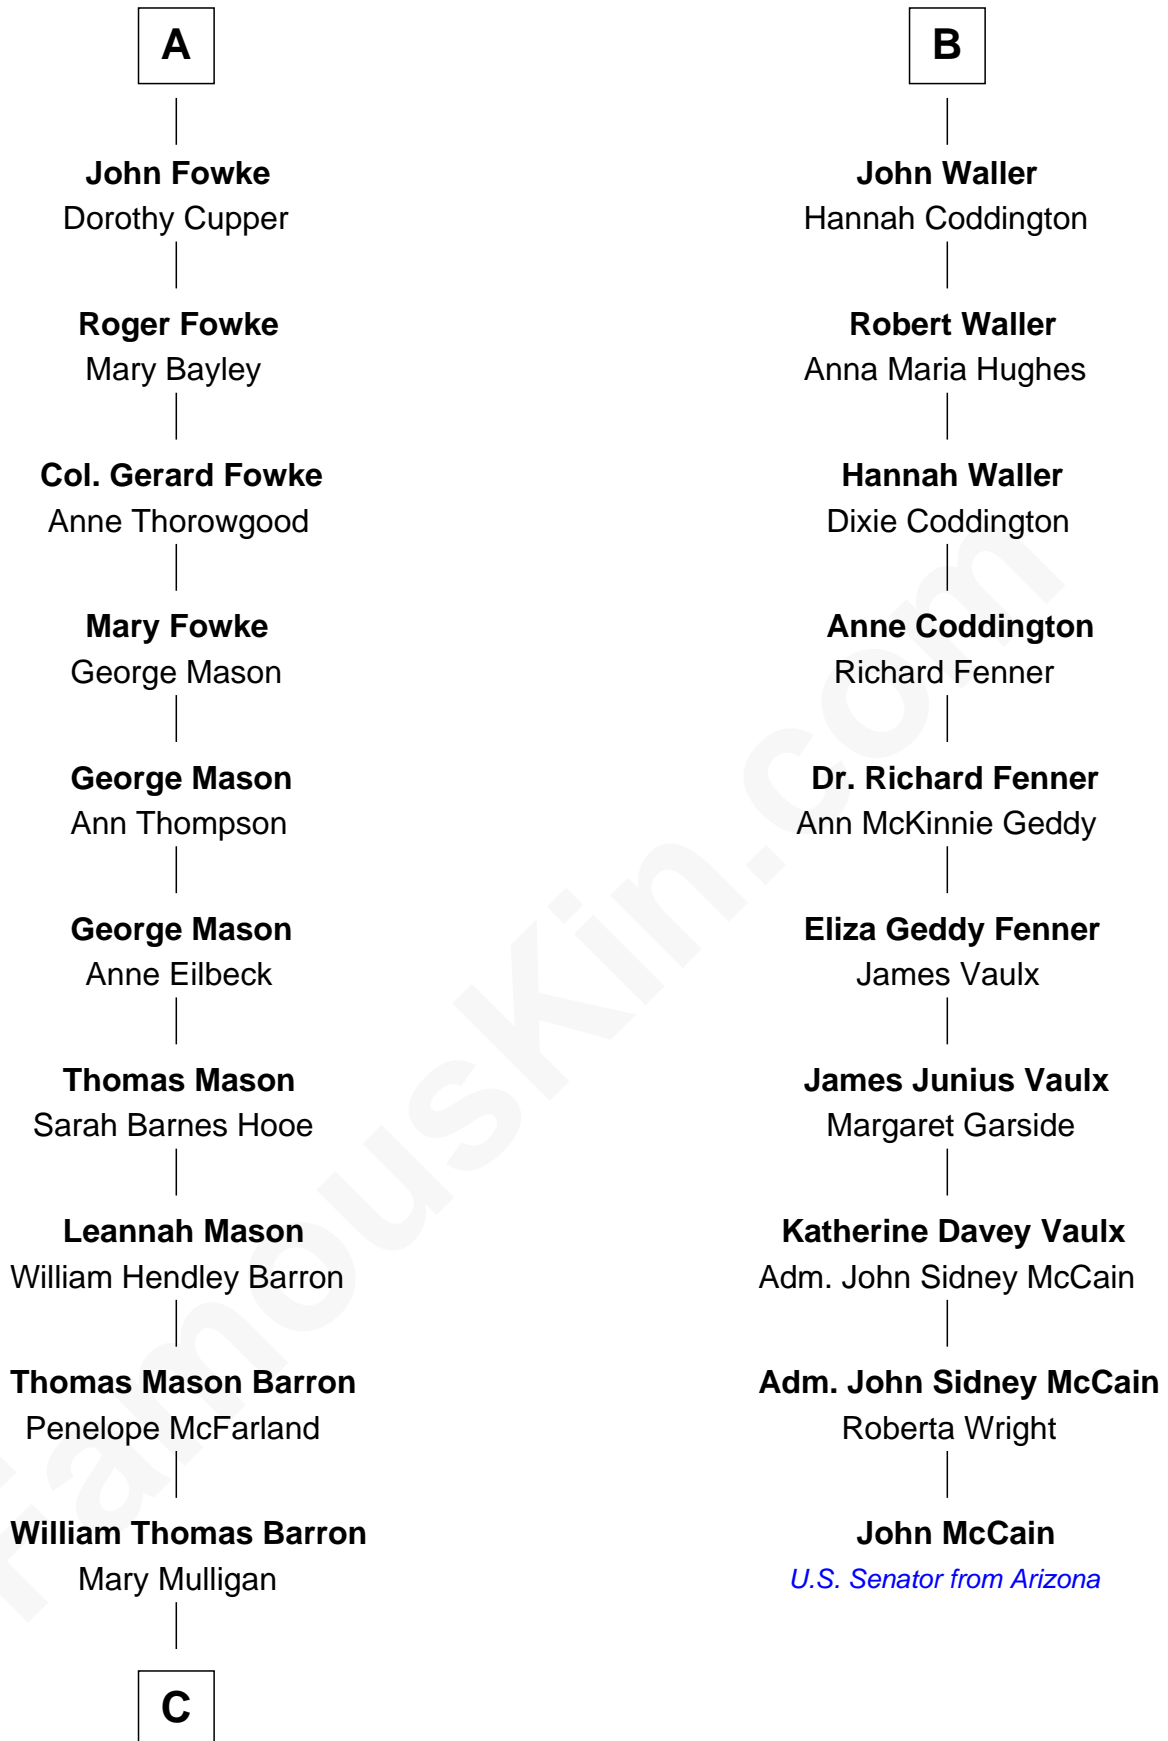

FamousKin.com Relationship Chart of

Paris Hilton

Socialite and TV Personality

16th cousin 4 times removed of

John McCain

U.S. Senator from Arizona

Sir Baldwin Freville

Maude le Scrope

C

—
Mary Adelaide Barron
Conrad Nicholson Hilton

—
Barron Hilton
Marilyn June Hawley

—
Richard Howard Hilton
Kathleen Elizabeth Avanzino

—
Paris Hilton
Socialite and TV Personality

FamousKin.com