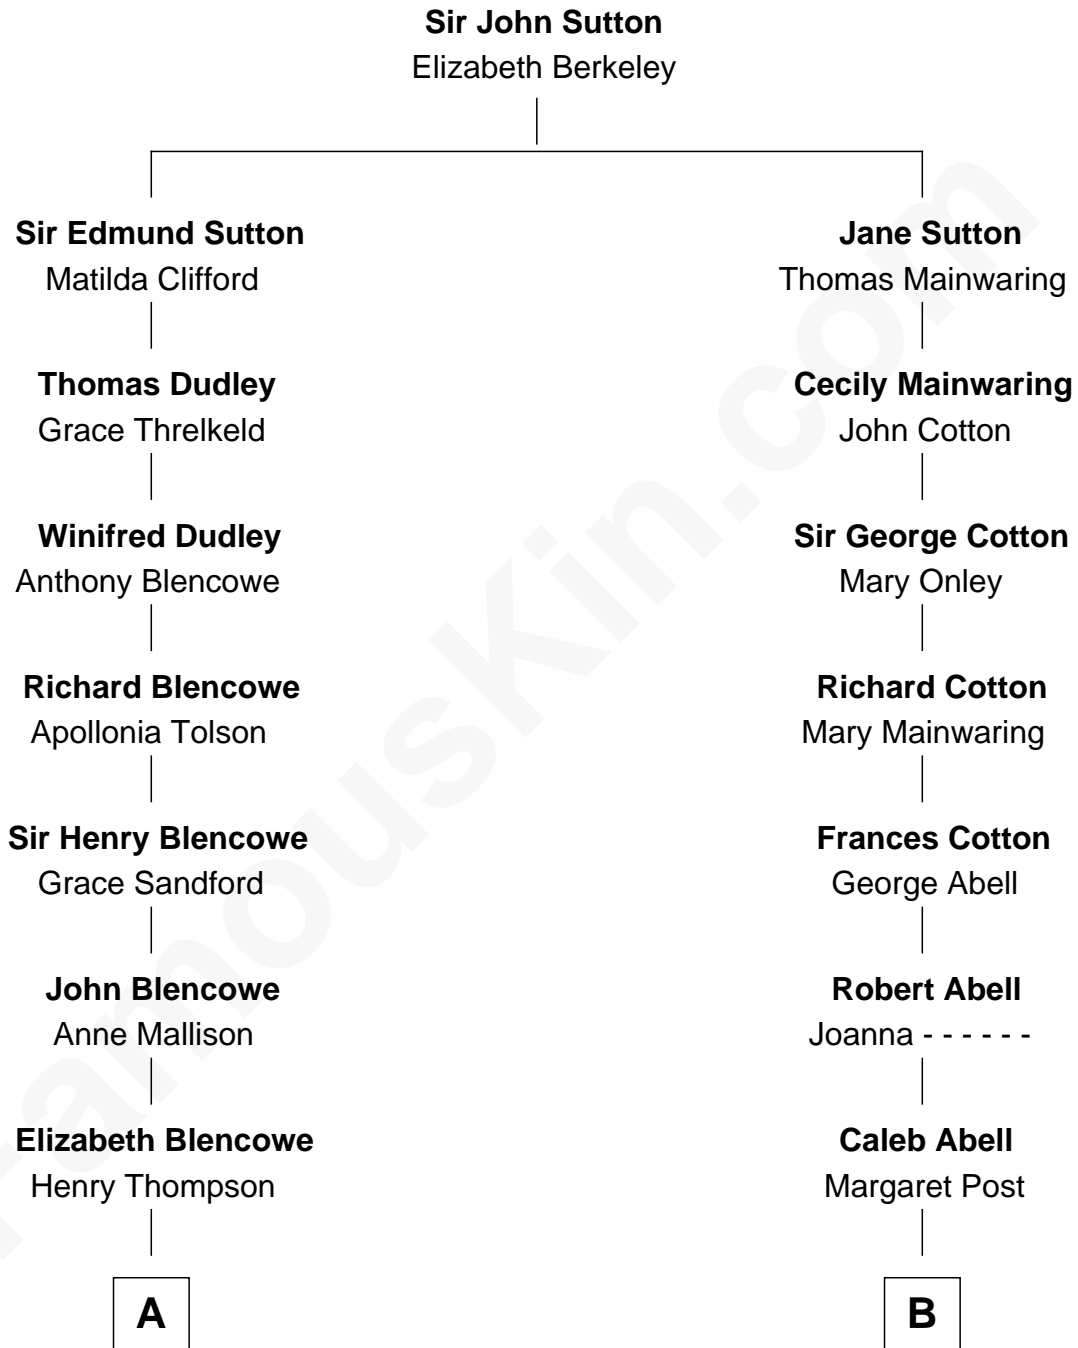

FamousKin.com

Relationship Chart of

Paris Hilton

Socialite and TV Personality

15th cousin 3 times removed of

Illeana Douglas

TV and Movie Actress

C