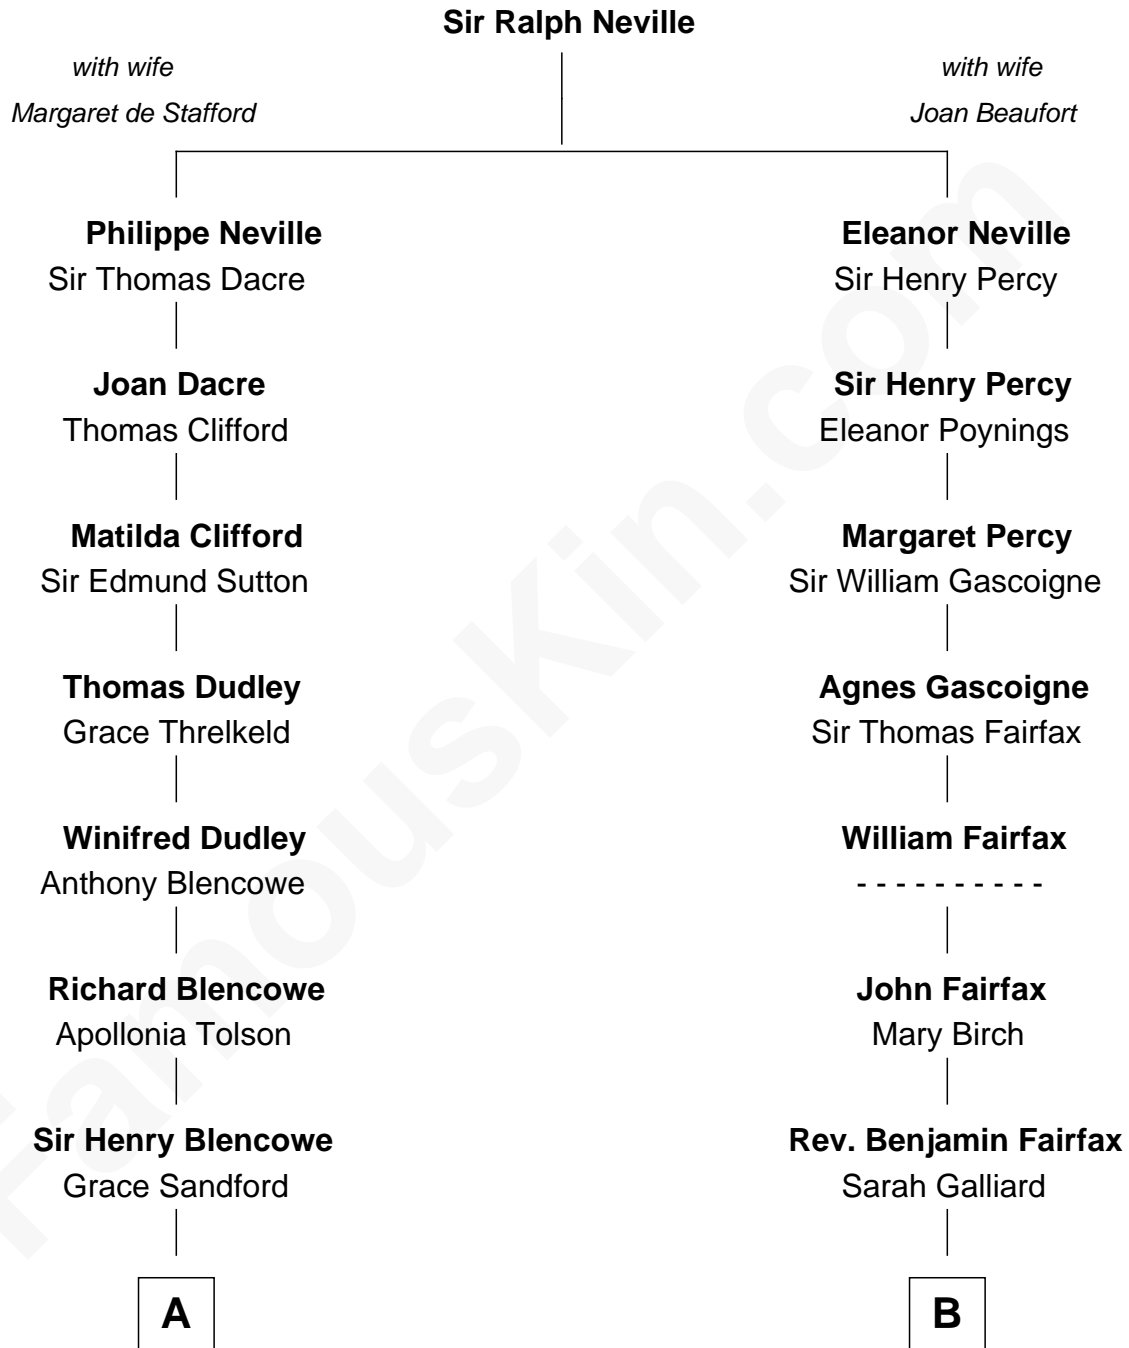

FamousKin.com

Relationship Chart of Paris Hilton

Socialite and TV Personality

12th cousin 8 times removed of

Harriet Martineau

Author of The Hour and the Man

C

—
Mary Adelaide Barron
Conrad Nicholson Hilton