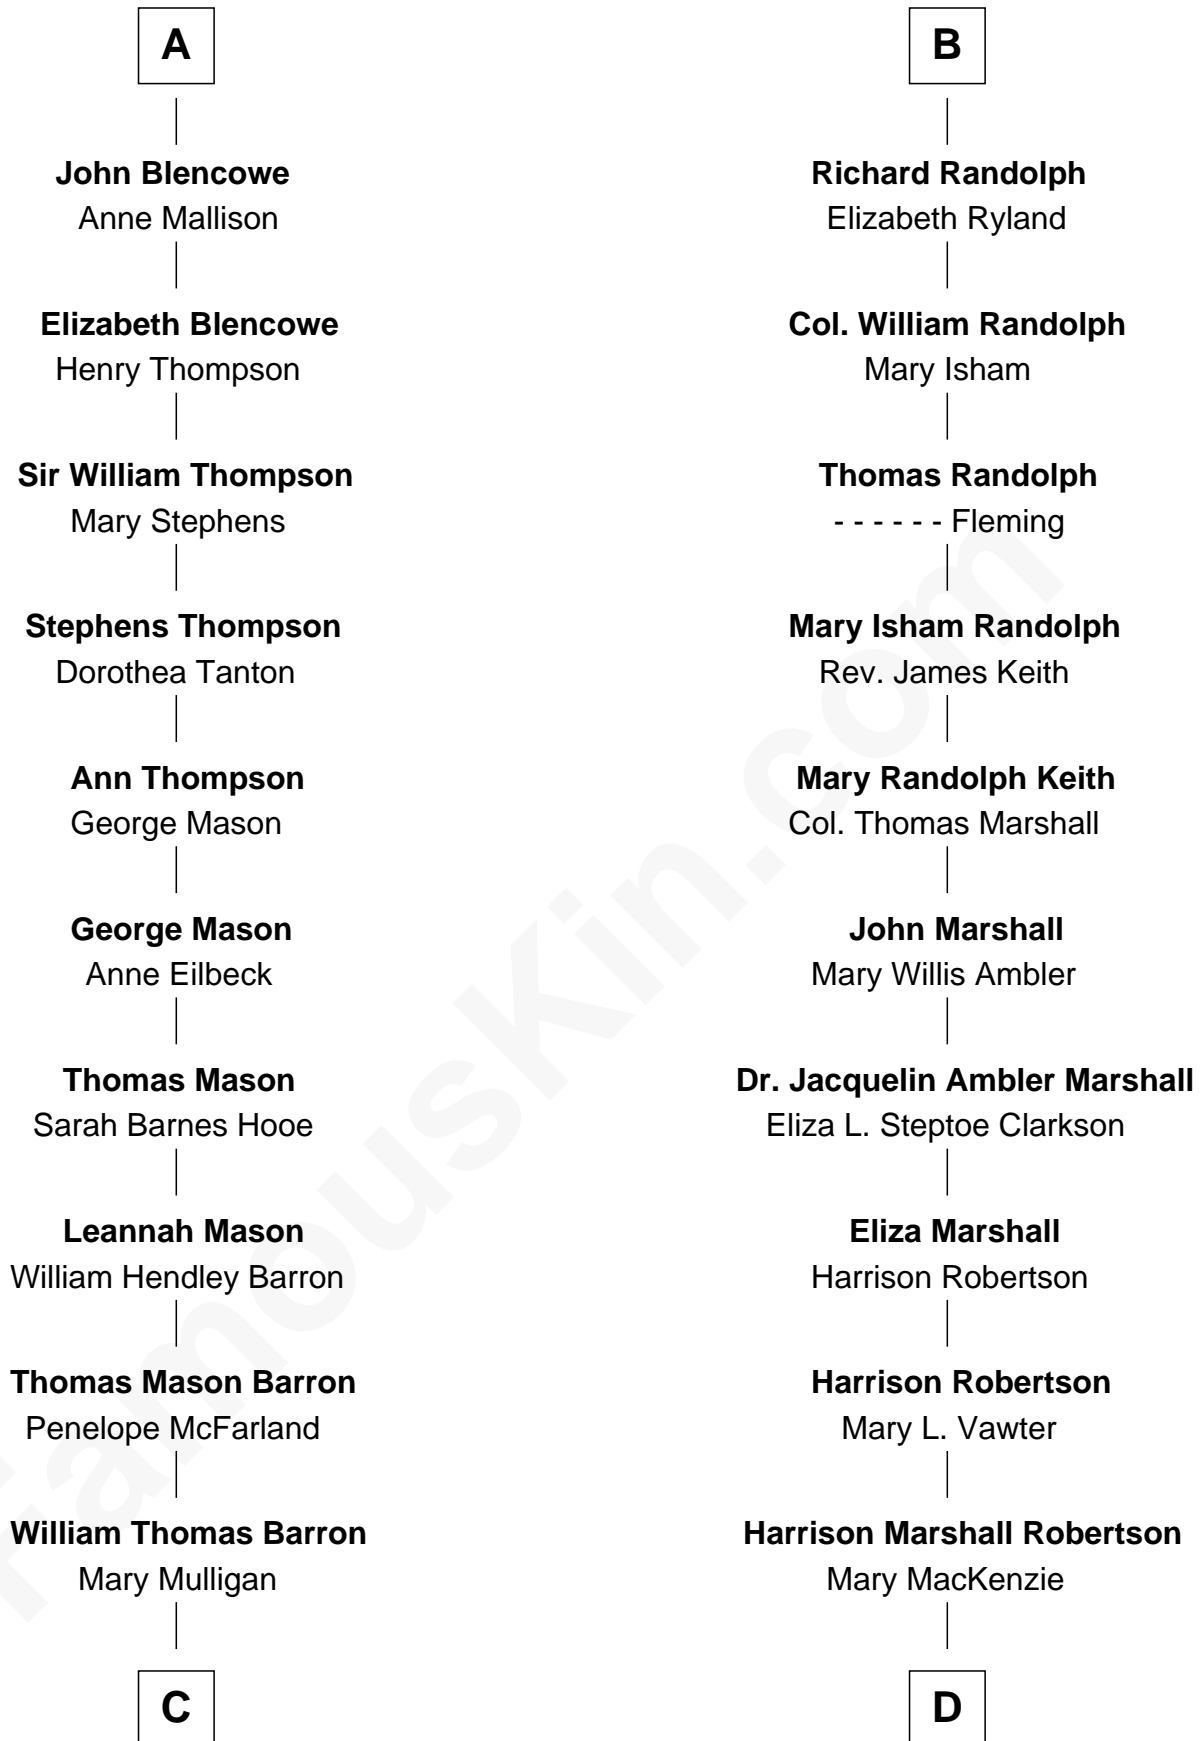

FamousKin.com

Relationship Chart of

Paris Hilton

Socialite and TV Personality

18th cousin 2 times removed of

Mary Chapin Carpenter

Singer and Songwriter

FamousKin.com