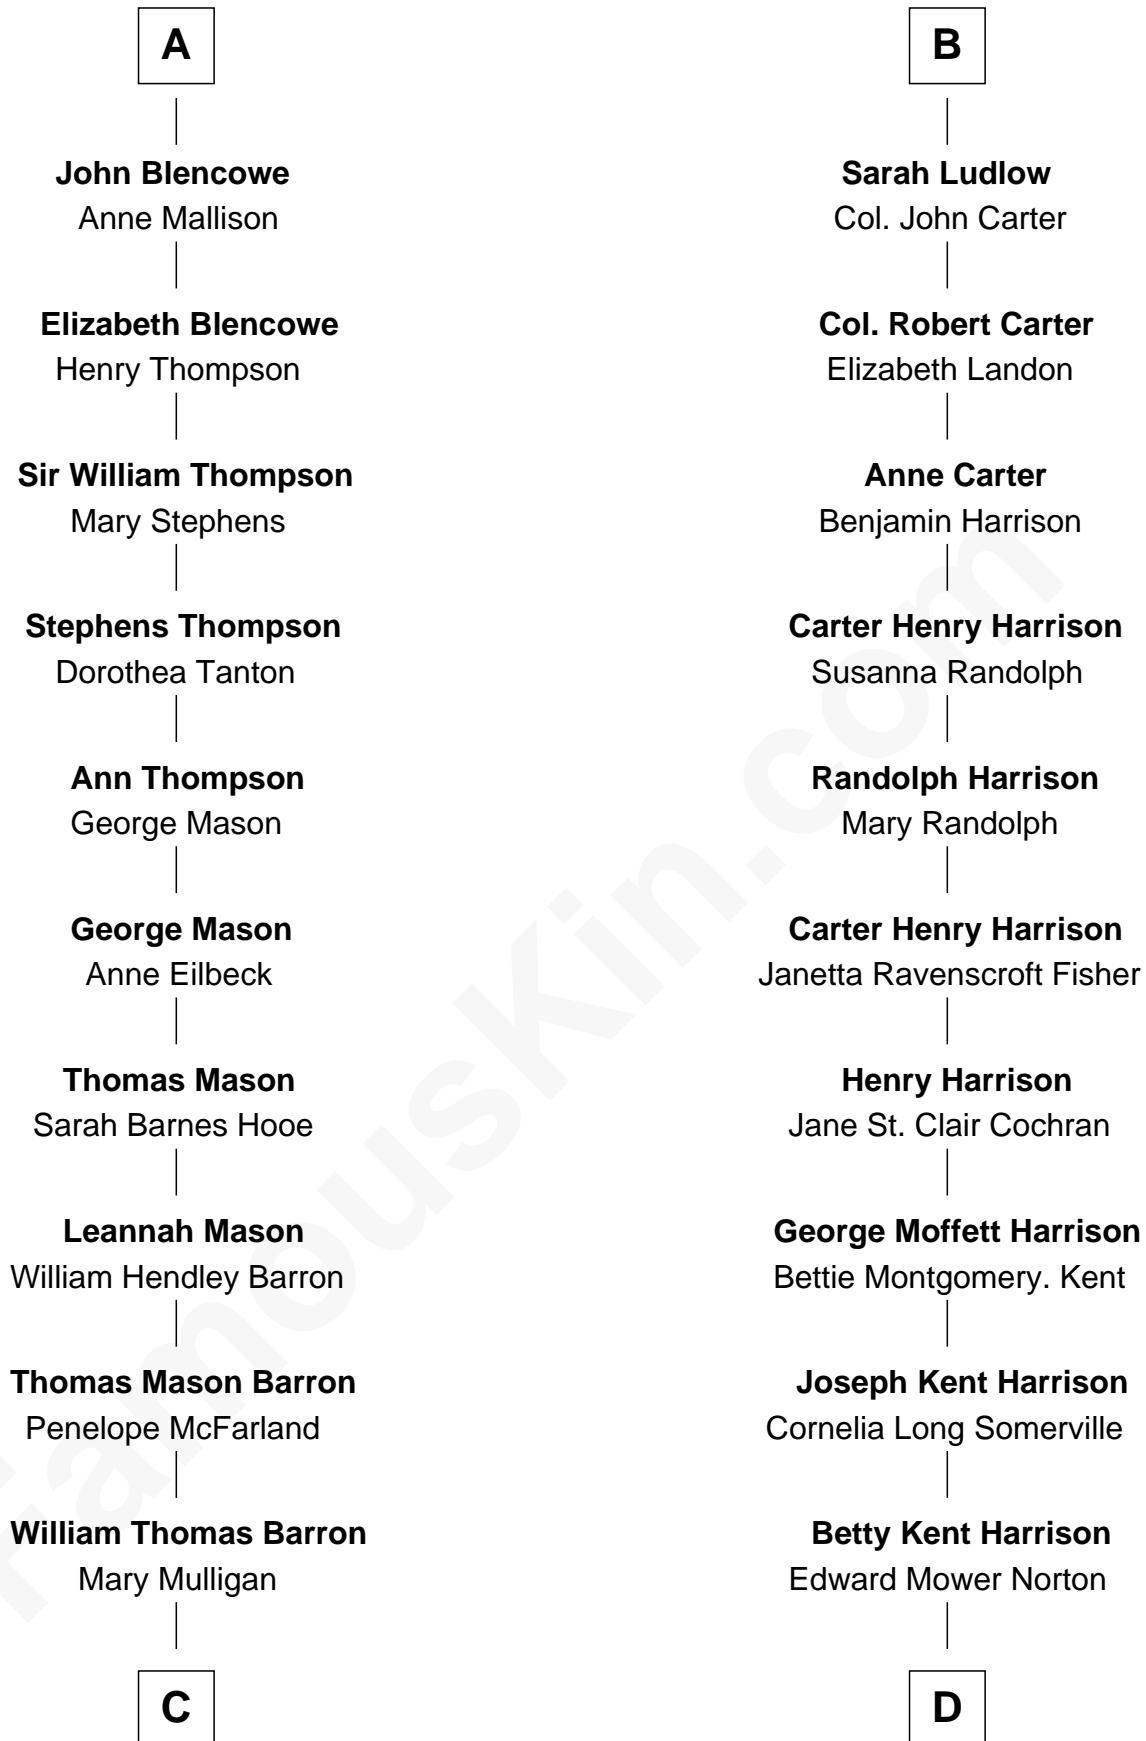

FamousKin.com Relationship Chart of

Paris Hilton

Socialite and TV Personality

18th cousin 2 times removed of

Edward Norton

Movie Actor

Sir Walter Blount

Sancha de Ayala

Winifred Dudley

Anthony Blencowe

Richard Blencowe

Apollonia Tolson

Sir Henry Blencowe

Grace Sandford

A

Sir Thomas Blount

Margaret de Gresley

Sir Walter Blount

Helena Byron

Sir William Blount

Margaret Echyngham

Elizabeth Blount

Sir Andrews de Windsor

Edith Windsor

George Ludlow

Thomas Ludlow

Jane Pyle

Gabriel Ludlow

Phillis - - - - -

B

Edward Norton photo by [David Shankbone](#) (CC BY 3.0)