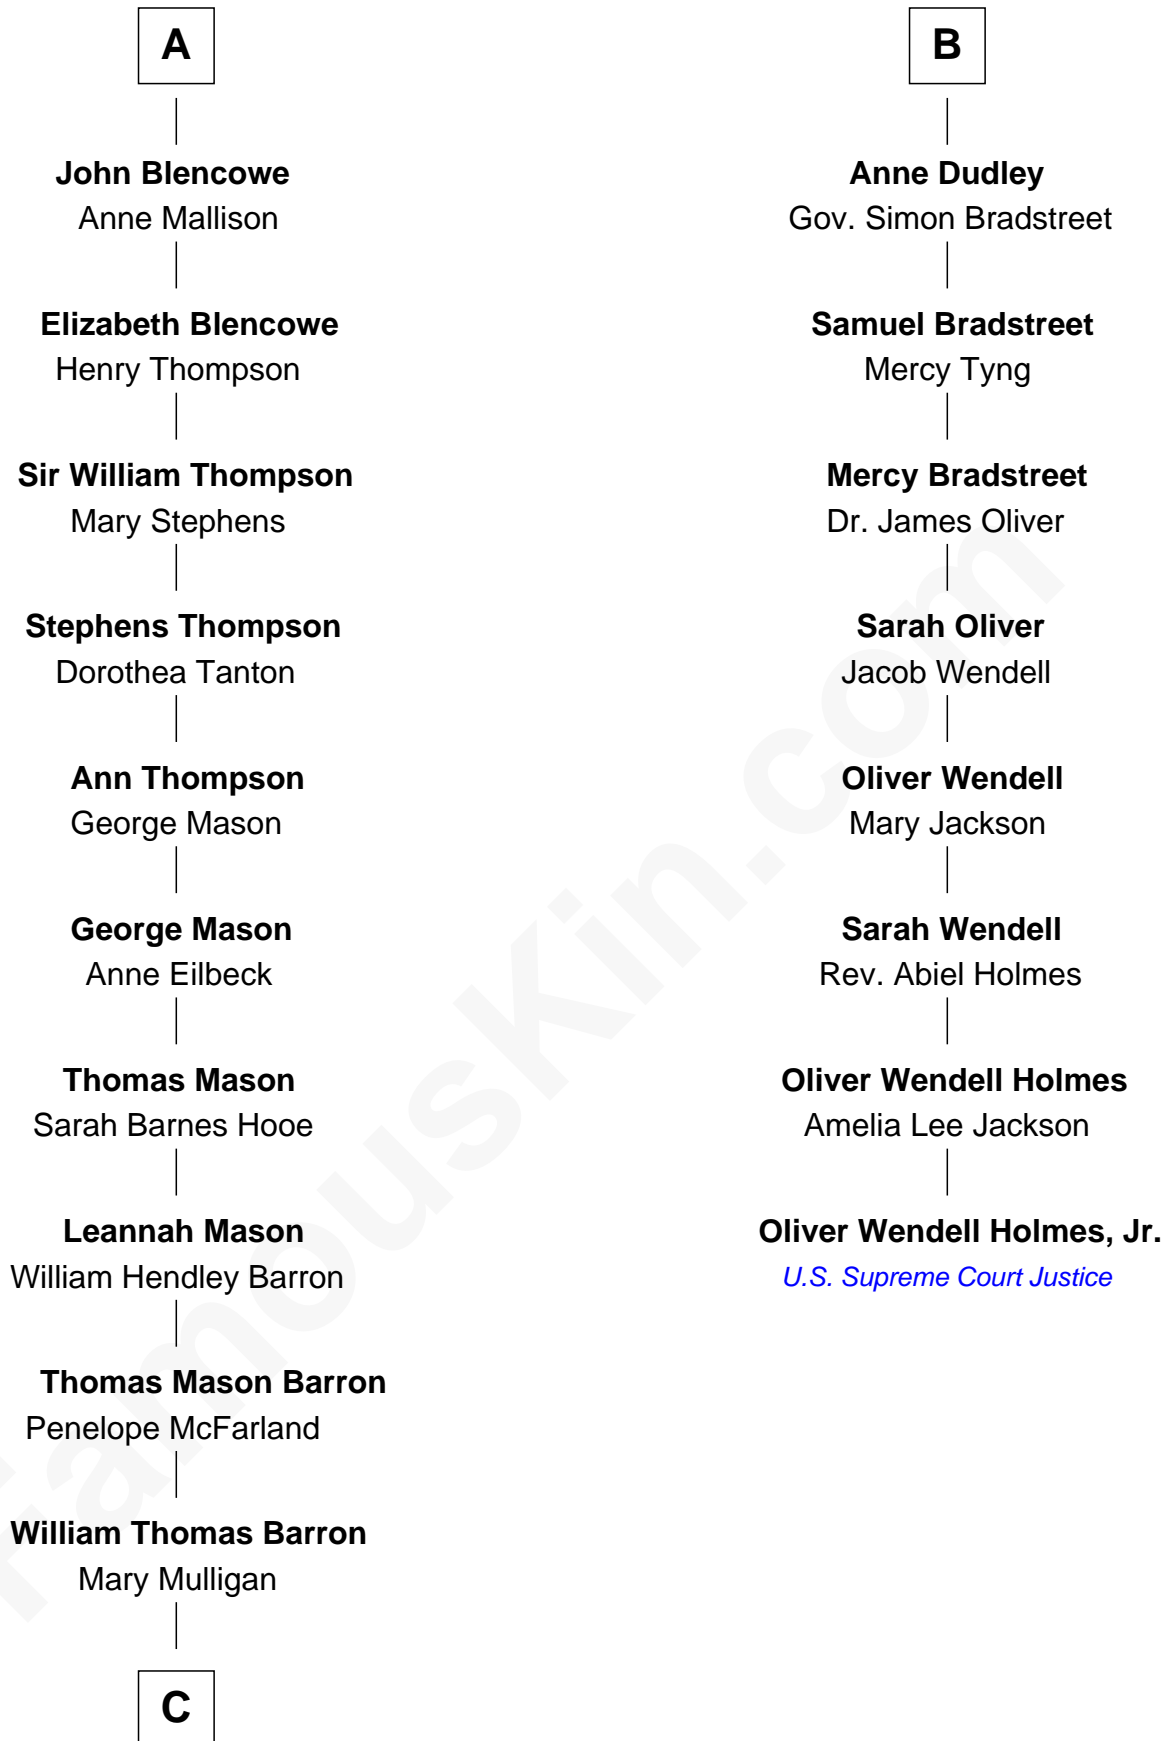

## Relationship Chart of Paris Hilton

*Socialite and TV Personality*

14th cousin 6 times removed of

**Oliver Wendell Holmes, Jr.**

*U.S. Supreme Court Justice*

**C**

—  
**Mary Adelaide Barron**  
Conrad Nicholson Hilton

—  
**Barron Hilton**  
Marilyn June Hawley

—  
**Richard Howard Hilton**  
Kathleen Elizabeth Avanzino

—  
**Paris Hilton**  
*Socialite and TV Personality*

FamousKin.com