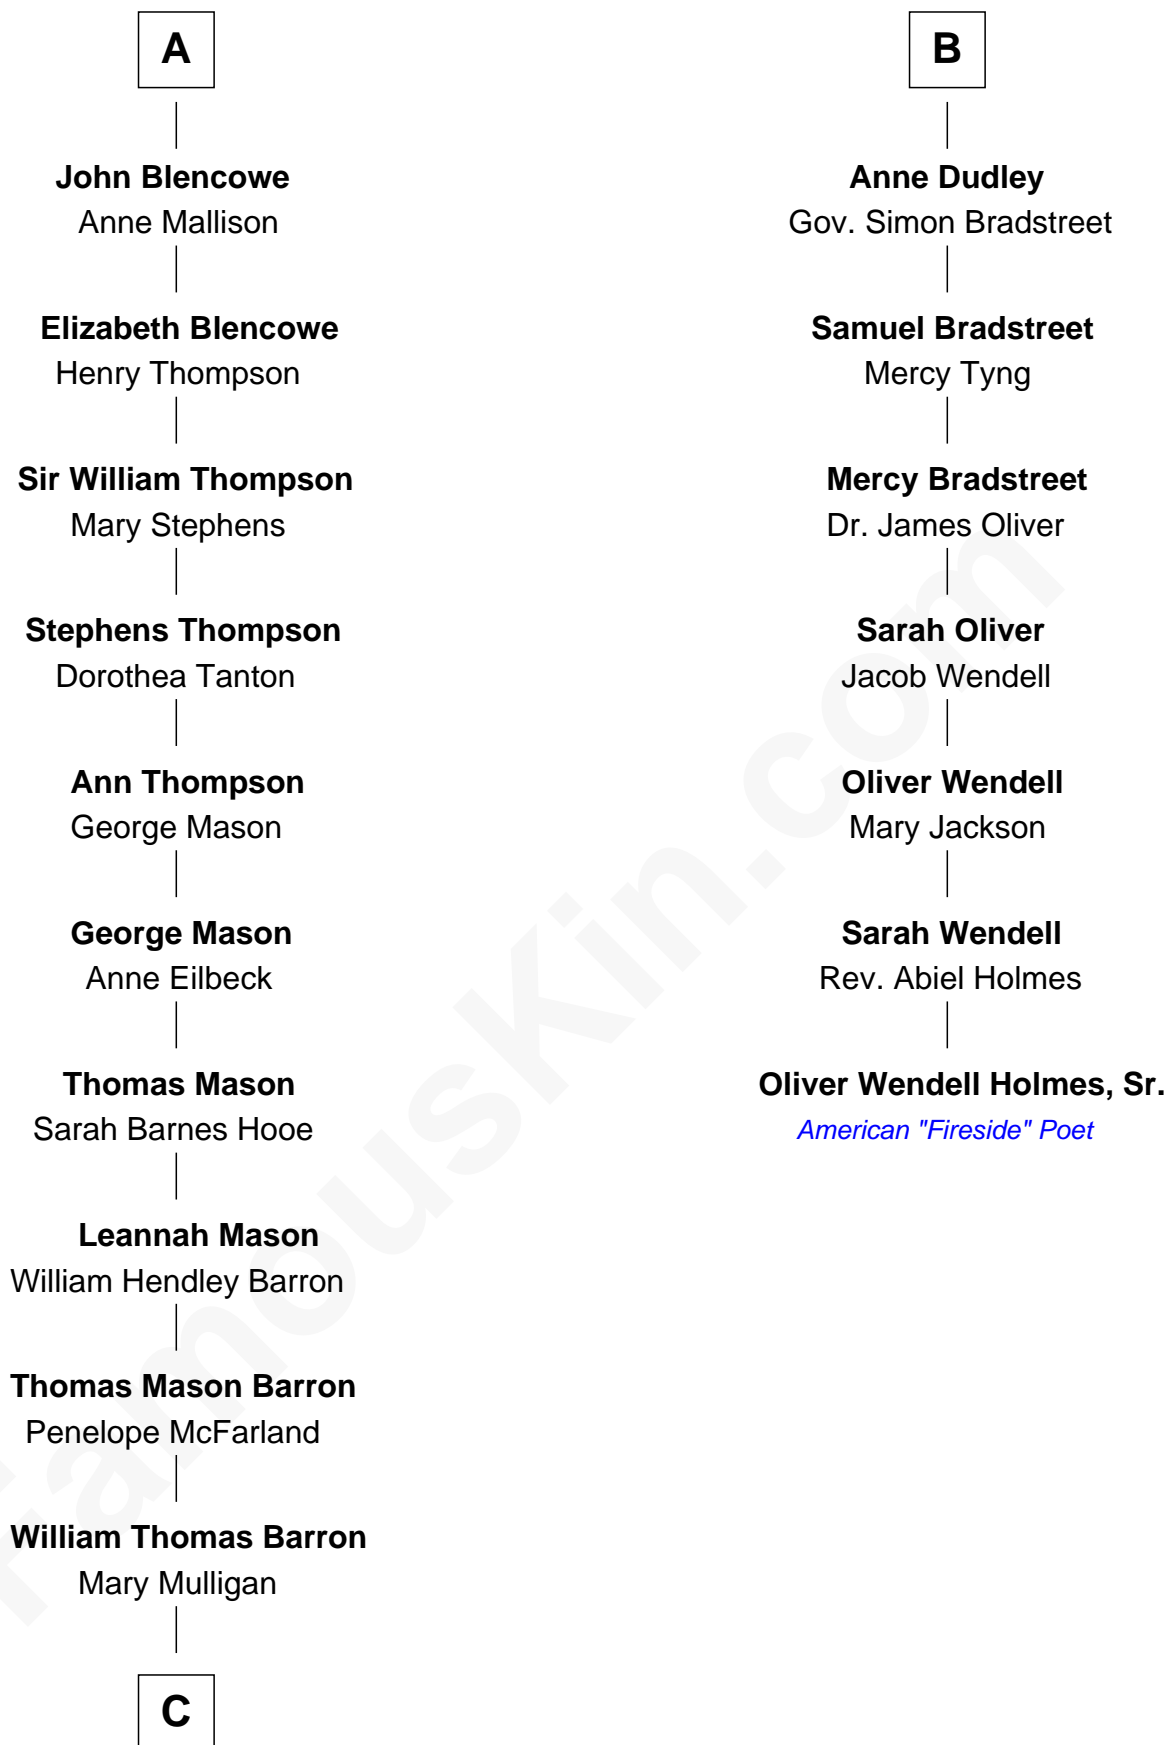

FamousKin.com

Relationship Chart of Paris Hilton

Socialite and TV Personality

13th cousin 7 times removed of

Oliver Wendell Holmes, Sr.

American "Fireside" Poet

C

—
Mary Adelaide Barron
Conrad Nicholson Hilton

—
Barron Hilton
Marilyn June Hawley

—
Richard Howard Hilton
Kathleen Elizabeth Avanzino

—
Paris Hilton
Socialite and TV Personality

FamousKin.com