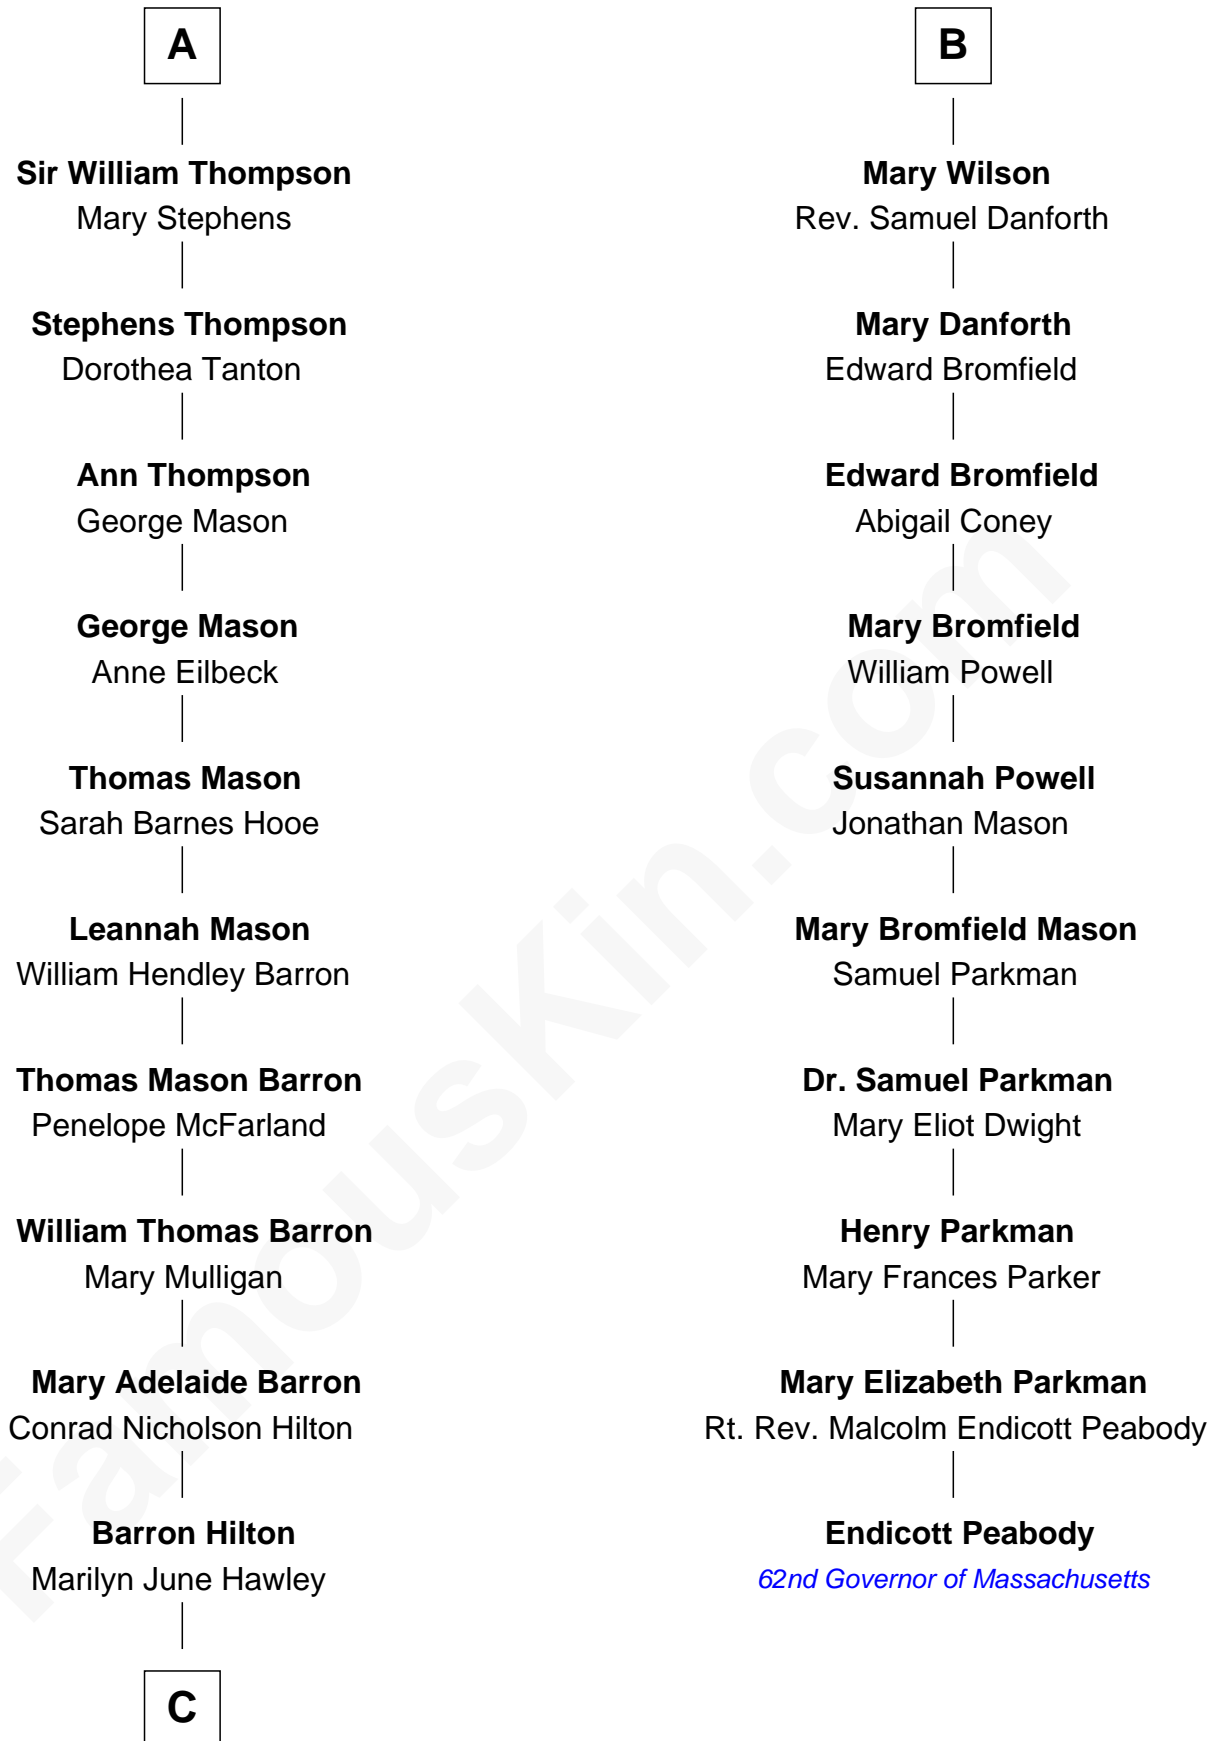

FamousKin.com

Relationship Chart of Paris Hilton

Socialite and TV Personality

16th cousin 2 times removed of

Endicott Peabody

62nd Governor of Massachusetts

Thomas Clifford

Joan Dacre