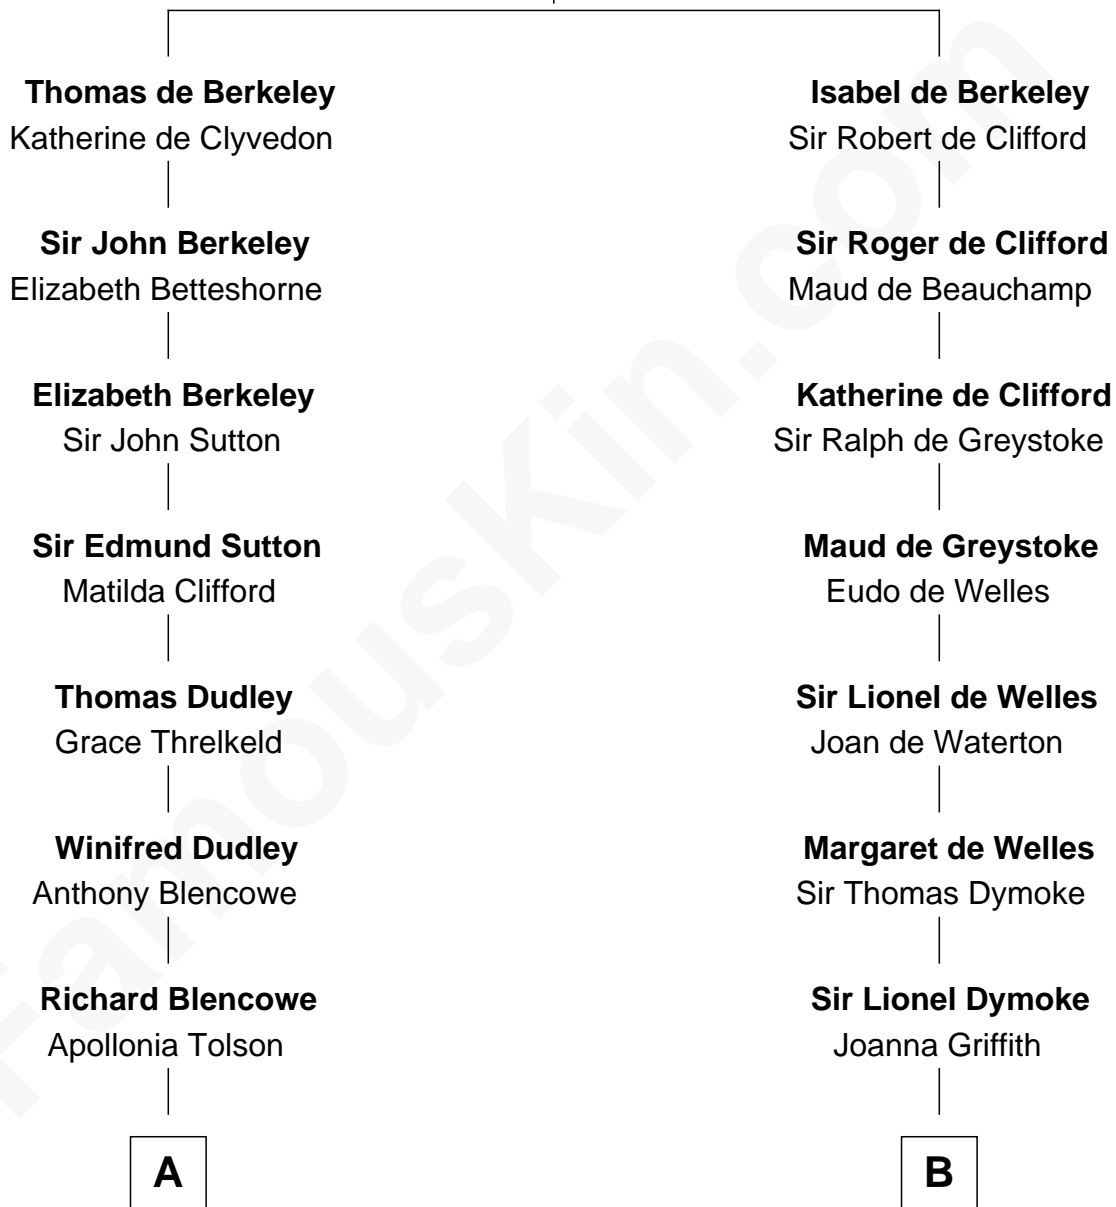

FamousKin.com

Relationship Chart of Paris Hilton

Socialite and TV Personality

17th cousin 4 times removed of

Ichabod Goodwin

27th Governor of New Hampshire

Sir Maurice de Berkeley

Eve la Zouche

C

William Thomas Barron

Mary Mulligan

Mary Adelaide Barron

Conrad Nicholson Hilton

Barron Hilton

Marilyn June Hawley

Richard Howard Hilton