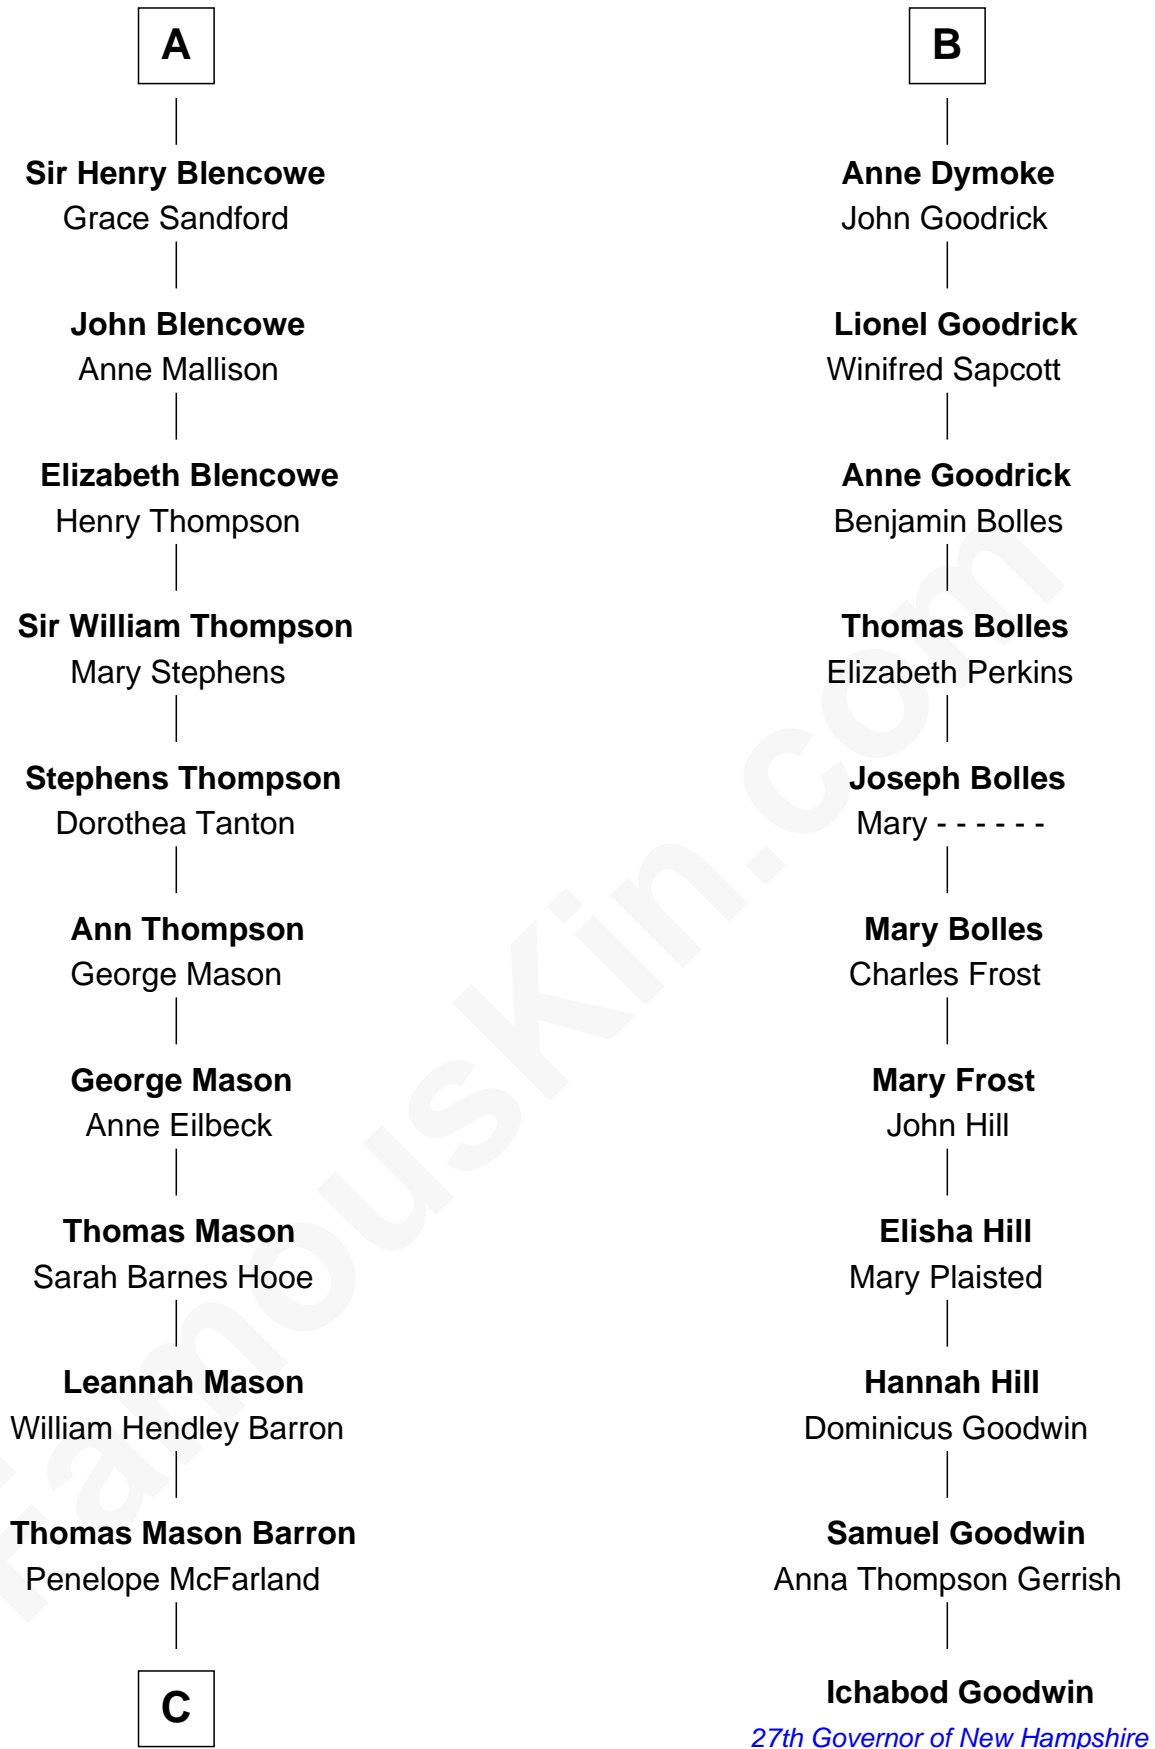

FamousKin.com

Relationship Chart of Paris Hilton

Socialite and TV Personality

17th cousin 4 times removed of

Ichabod Goodwin

27th Governor of New Hampshire

Sir Maurice de Berkeley

Eve la Zouche

C

William Thomas Barron

Mary Mulligan

Mary Adelaide Barron

Conrad Nicholson Hilton

Barron Hilton

Marilyn June Hawley

Richard Howard Hilton