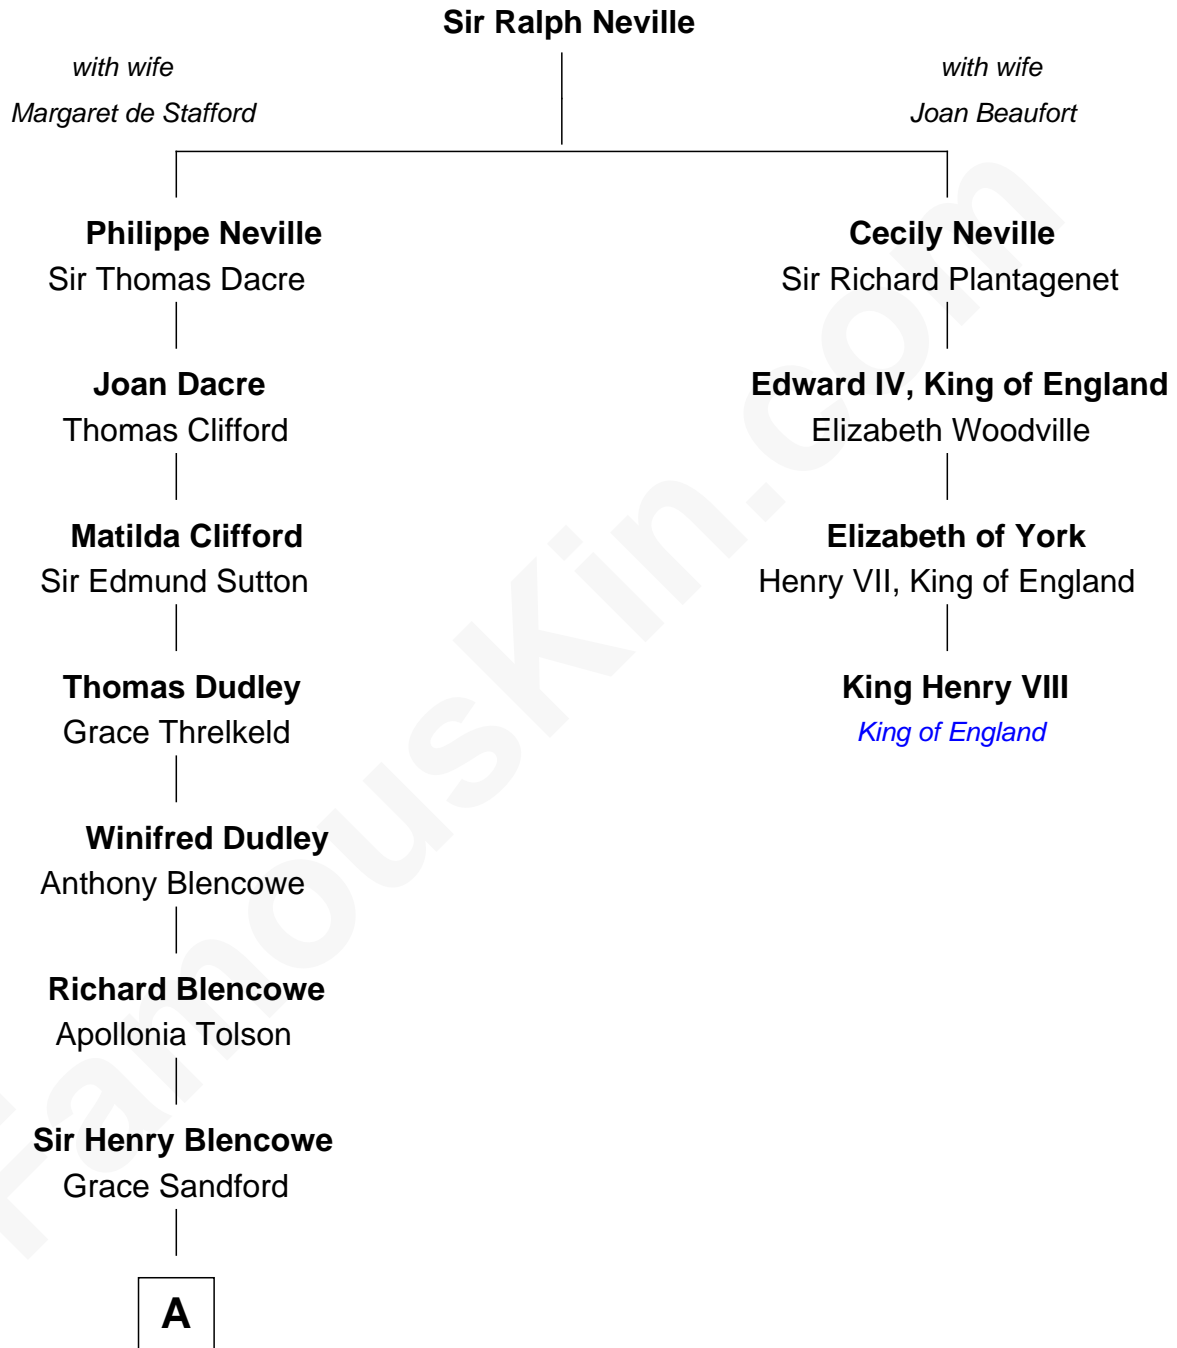

FamousKin.com Relationship Chart of

Paris Hilton

Socialite and TV Personality

3rd cousin 17 times removed of

King Henry VIII

King of England

A

John Blencowe

Anne Mallison

Elizabeth Blencowe

Henry Thompson

Sir William Thompson

Mary Stephens

Stephens Thompson

Dorothea Tanton

Ann Thompson

George Mason

George Mason

Anne Eilbeck

Thomas Mason

Sarah Barnes Hooe

Leannah Mason

William Hendley Barron

Thomas Mason Barron