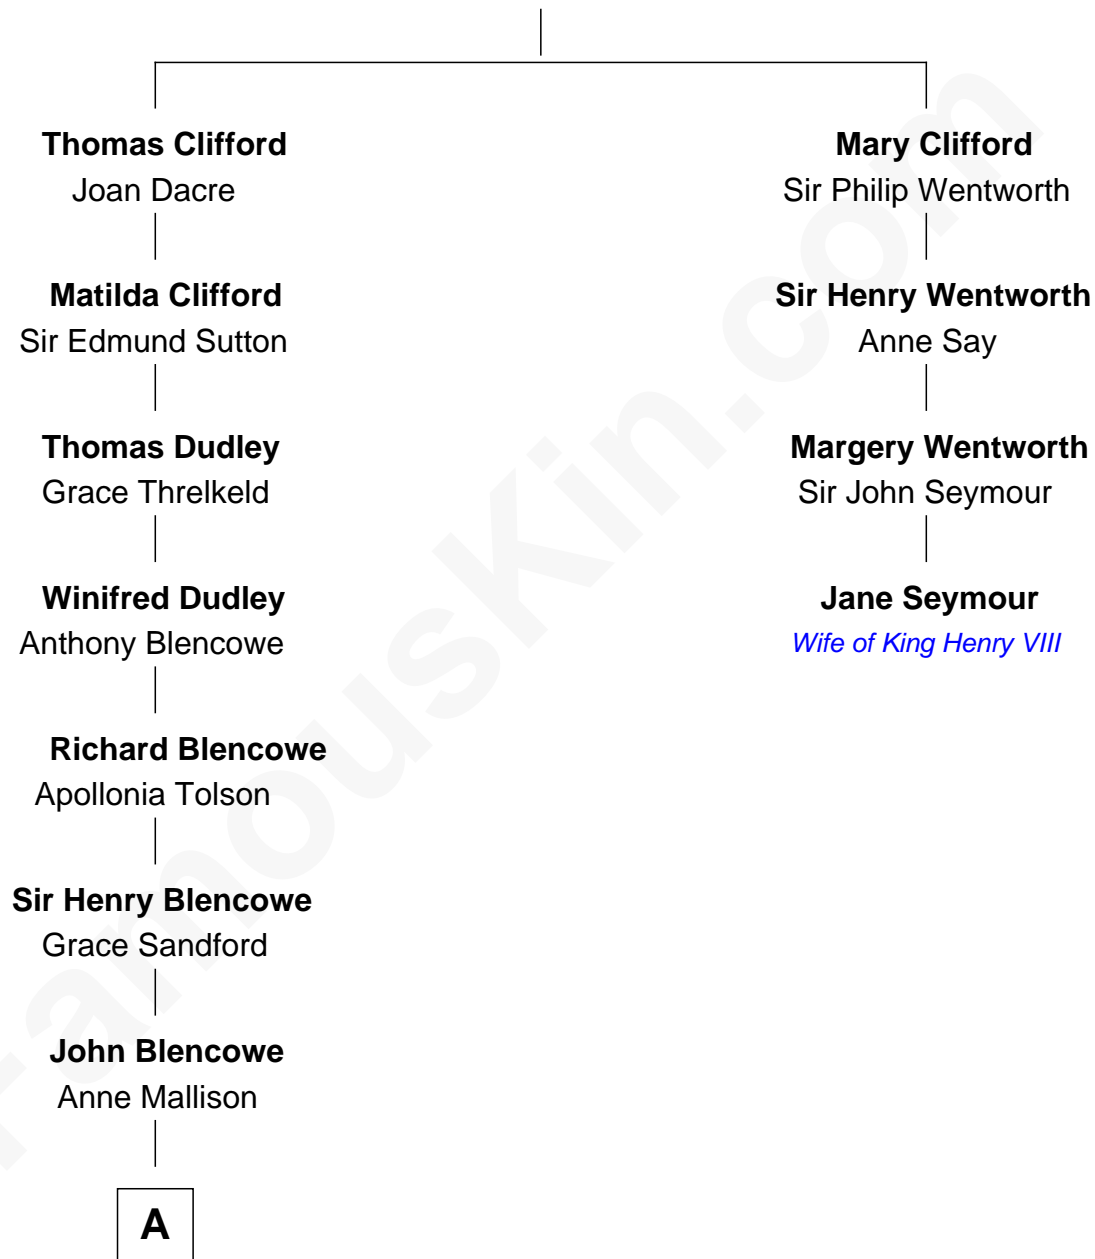

FamousKin.com

Relationship Chart of

Paris Hilton

Socialite and TV Personality

3rd cousin 16 times removed of

Jane Seymour

3rd Wife of King Henry VIII

Sir John Clifford

Elizabeth Percy

A

Elizabeth Blencowe

Henry Thompson

Sir William Thompson

Mary Stephens

Stephens Thompson

Dorothea Tanton

Ann Thompson

George Mason

George Mason

Anne Eilbeck

Thomas Mason

Sarah Barnes Hooe

Leannah Mason

William Hendley Barron