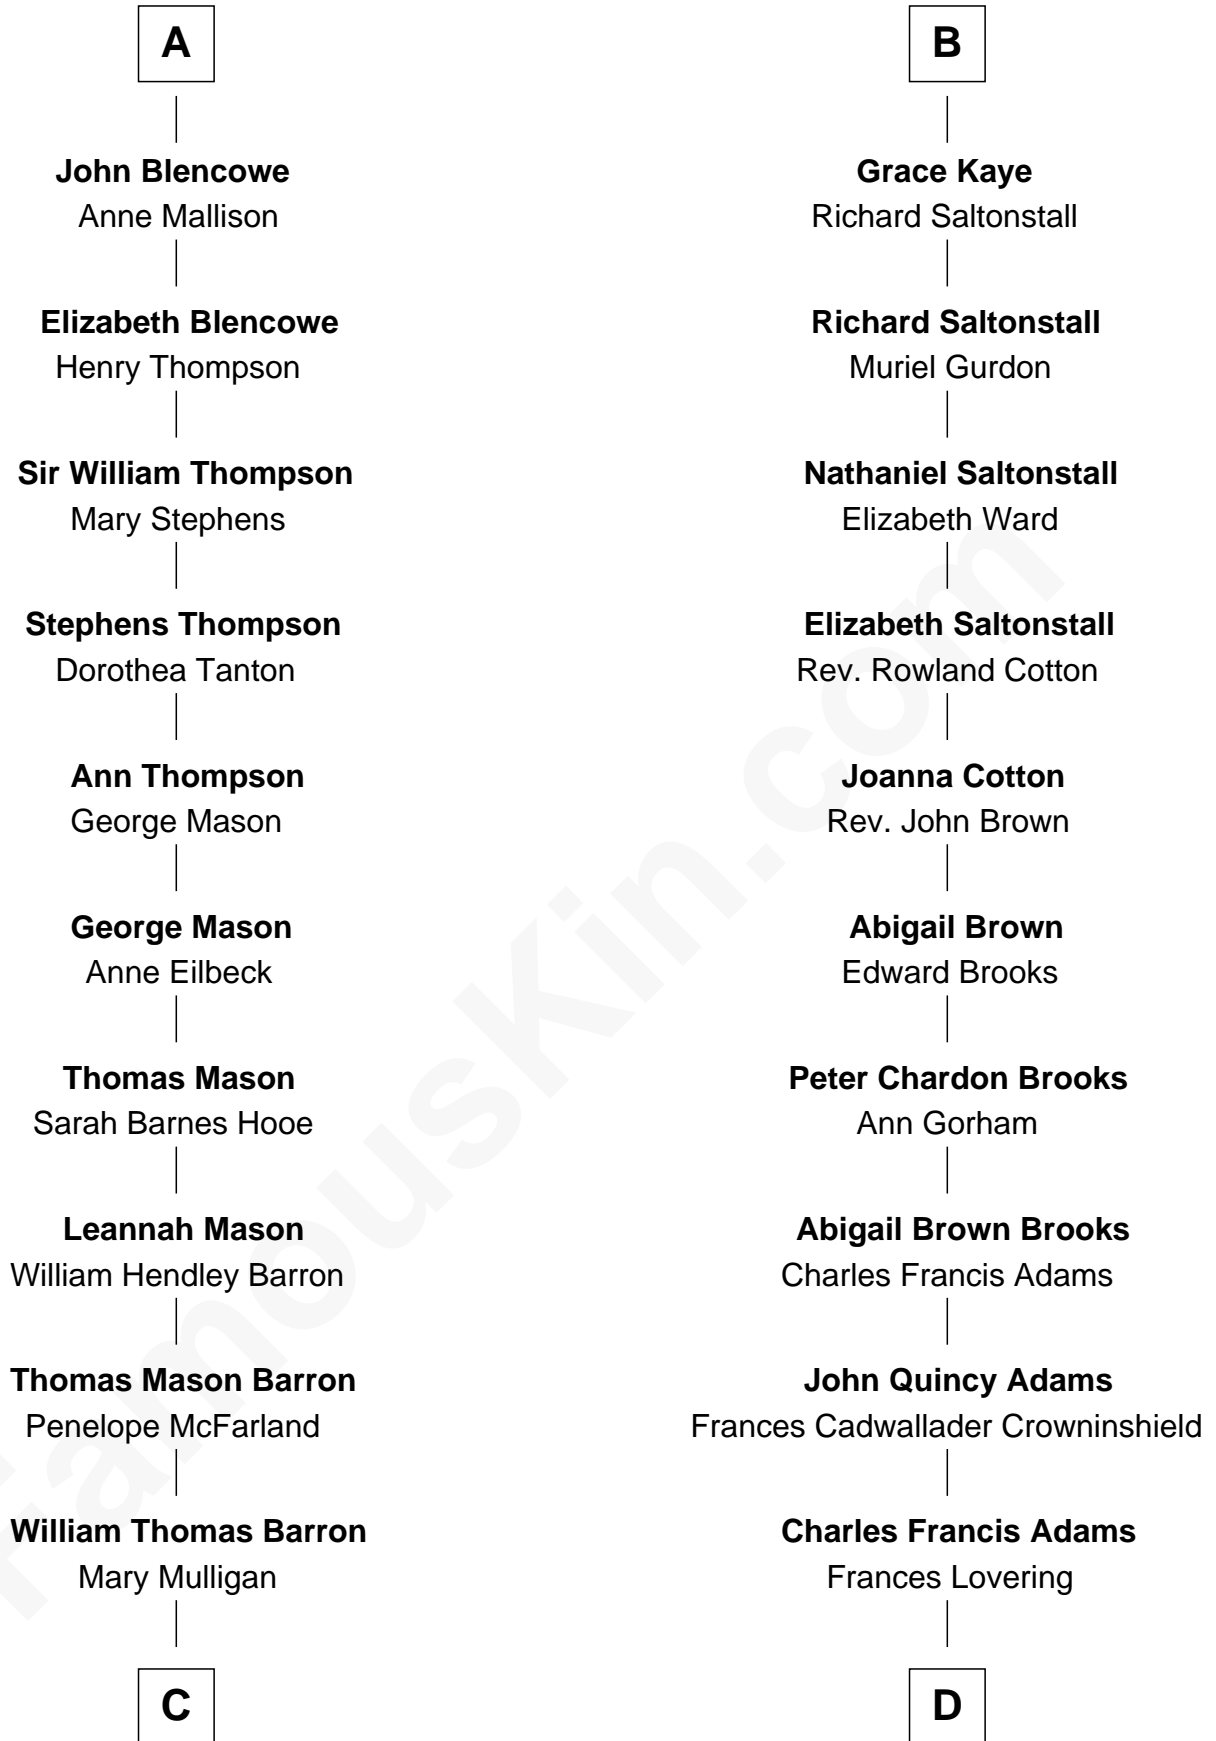

FamousKin.com

Relationship Chart of Paris Hilton

Socialite and TV Personality

18th cousin 2 times removed of

John Adams Morgan

1952 Olympic Sailing Gold Medalist

FamousKin.com