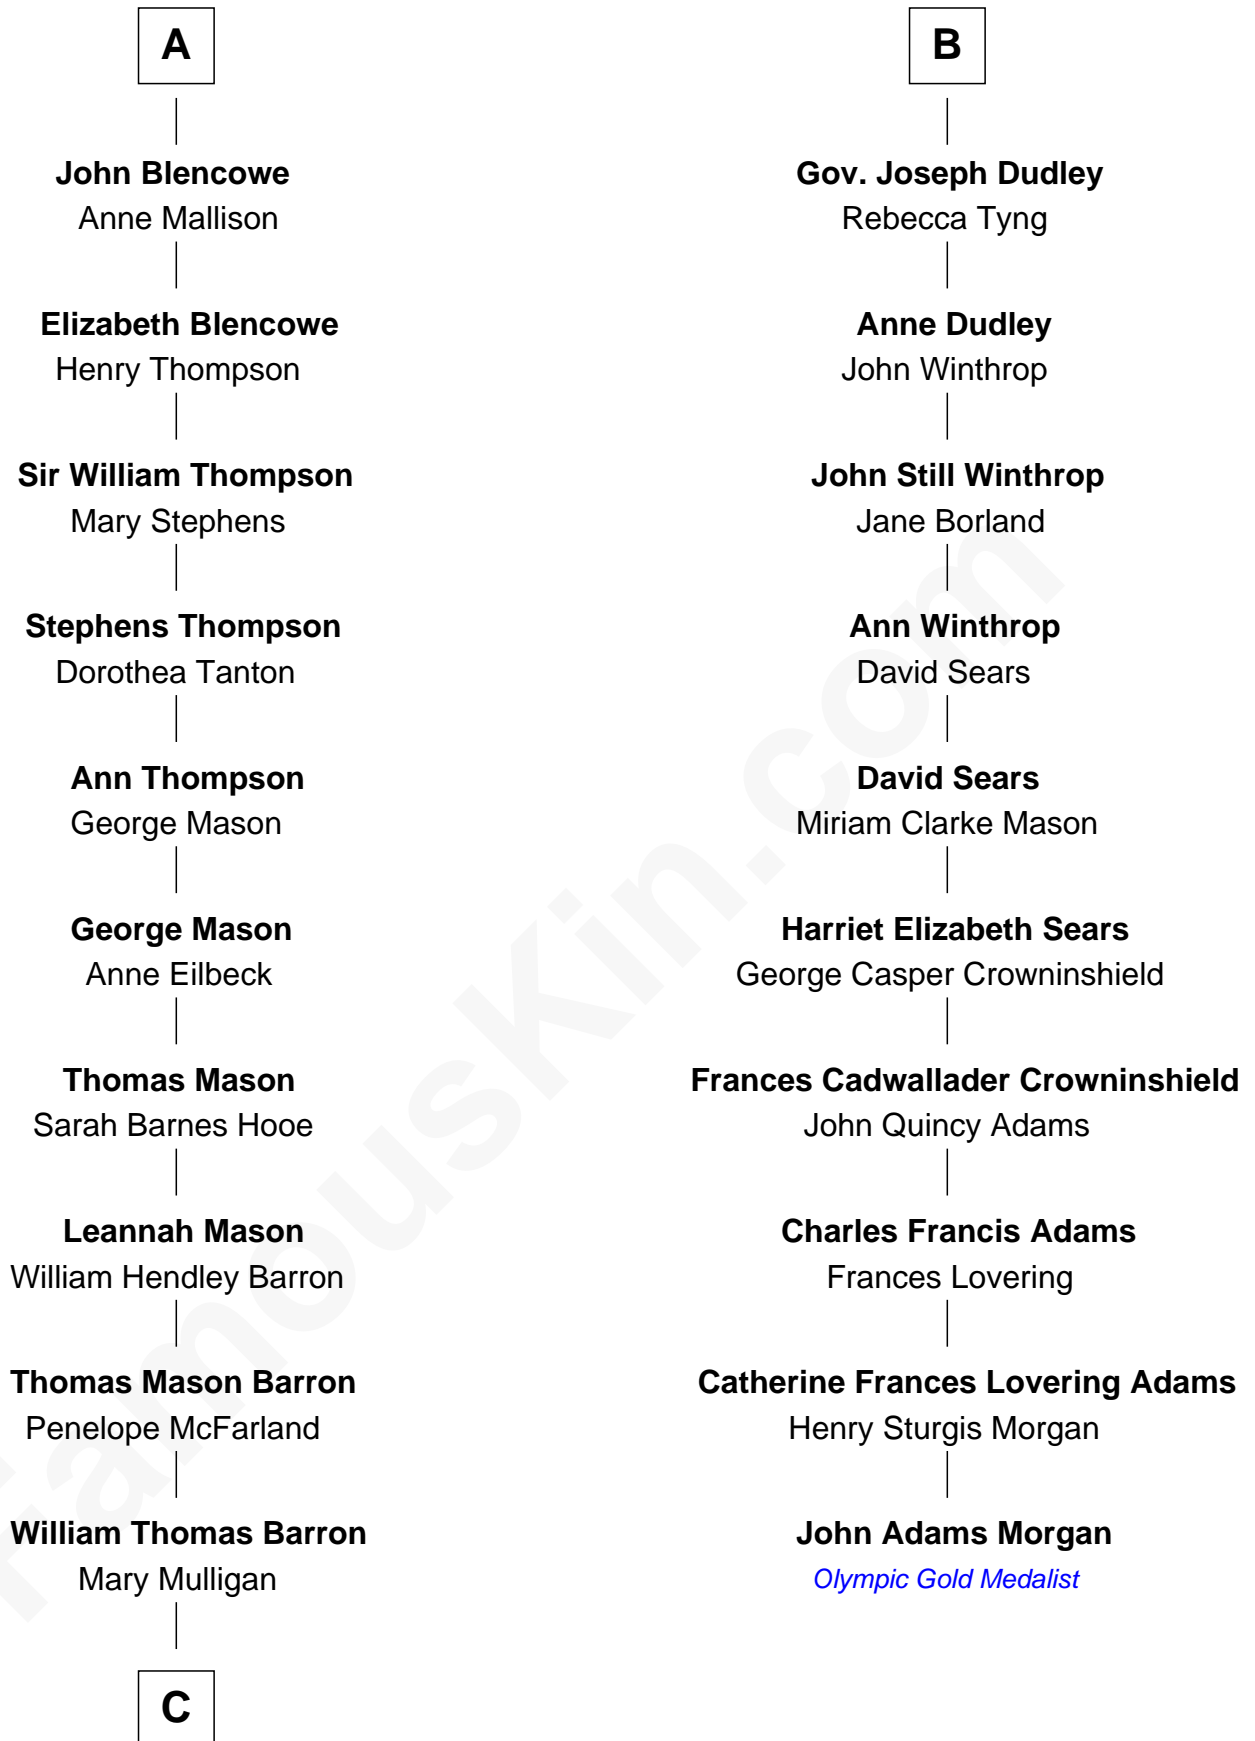

## Relationship Chart of Paris Hilton

*Socialite and TV Personality*

16th cousin 4 times removed of

**John Adams Morgan**

*1952 Olympic Sailing Gold Medalist*

**C**

—  
**Mary Adelaide Barron**  
Conrad Nicholson Hilton