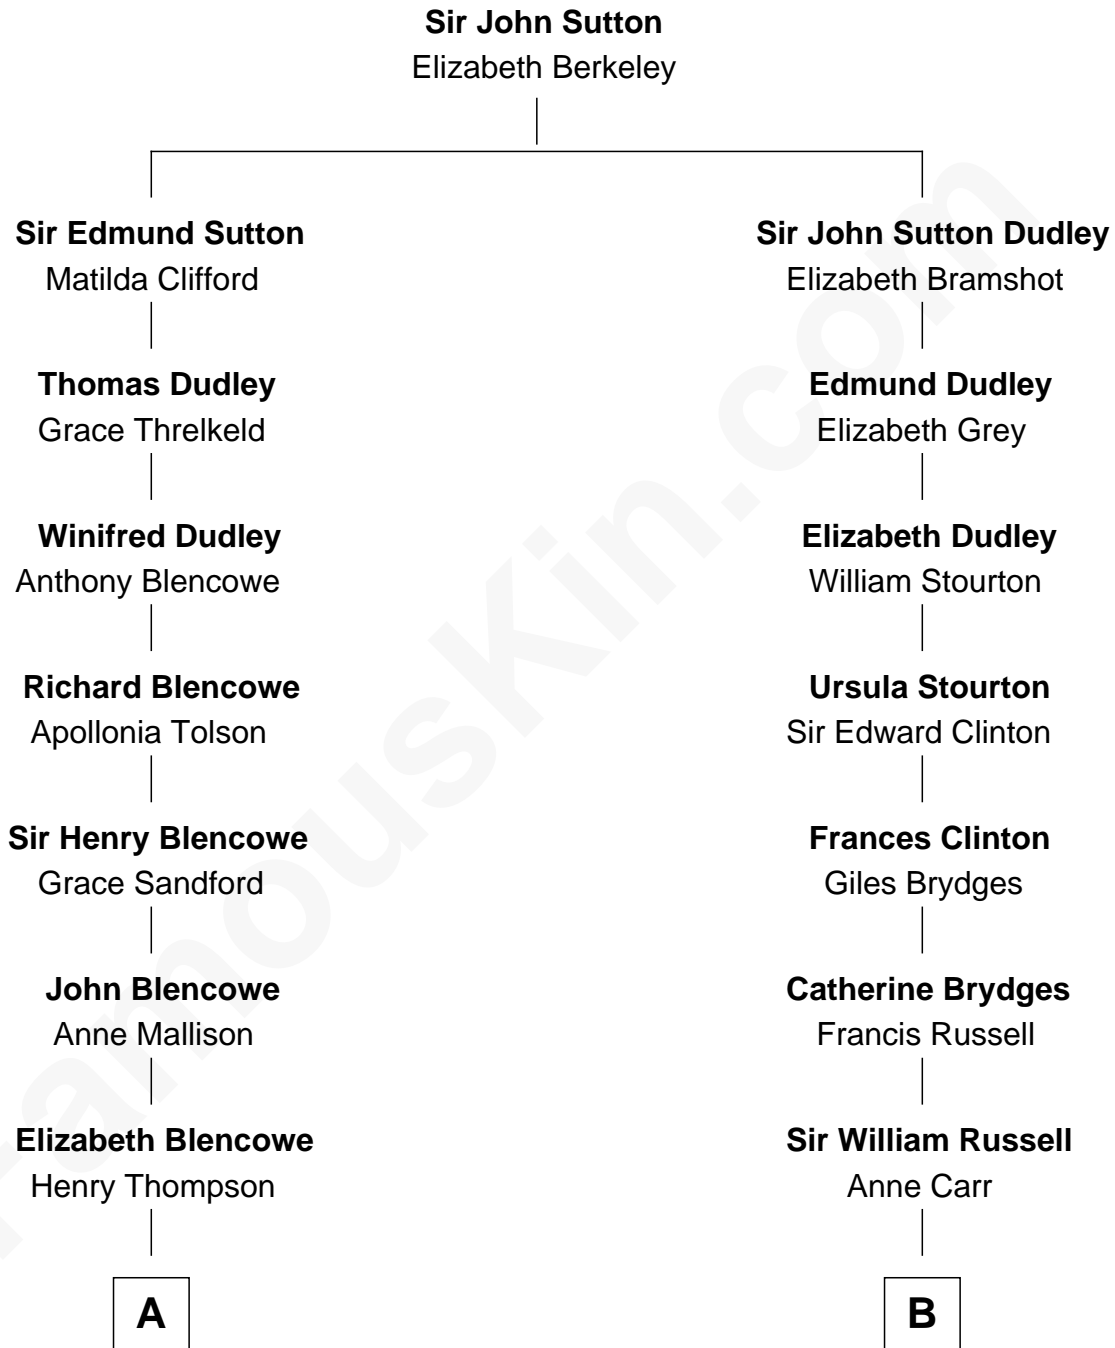

FamousKin.com

Relationship Chart of

Paris Hilton

Socialite and TV Personality

16th cousin 2 times removed of

Queen Elizabeth II

Queen of the United Kingdom

C

Richard Howard Hilton
Kathleen Elizabeth Avanzino

Paris Hilton
Socialite and TV Personality

FamousKin.com