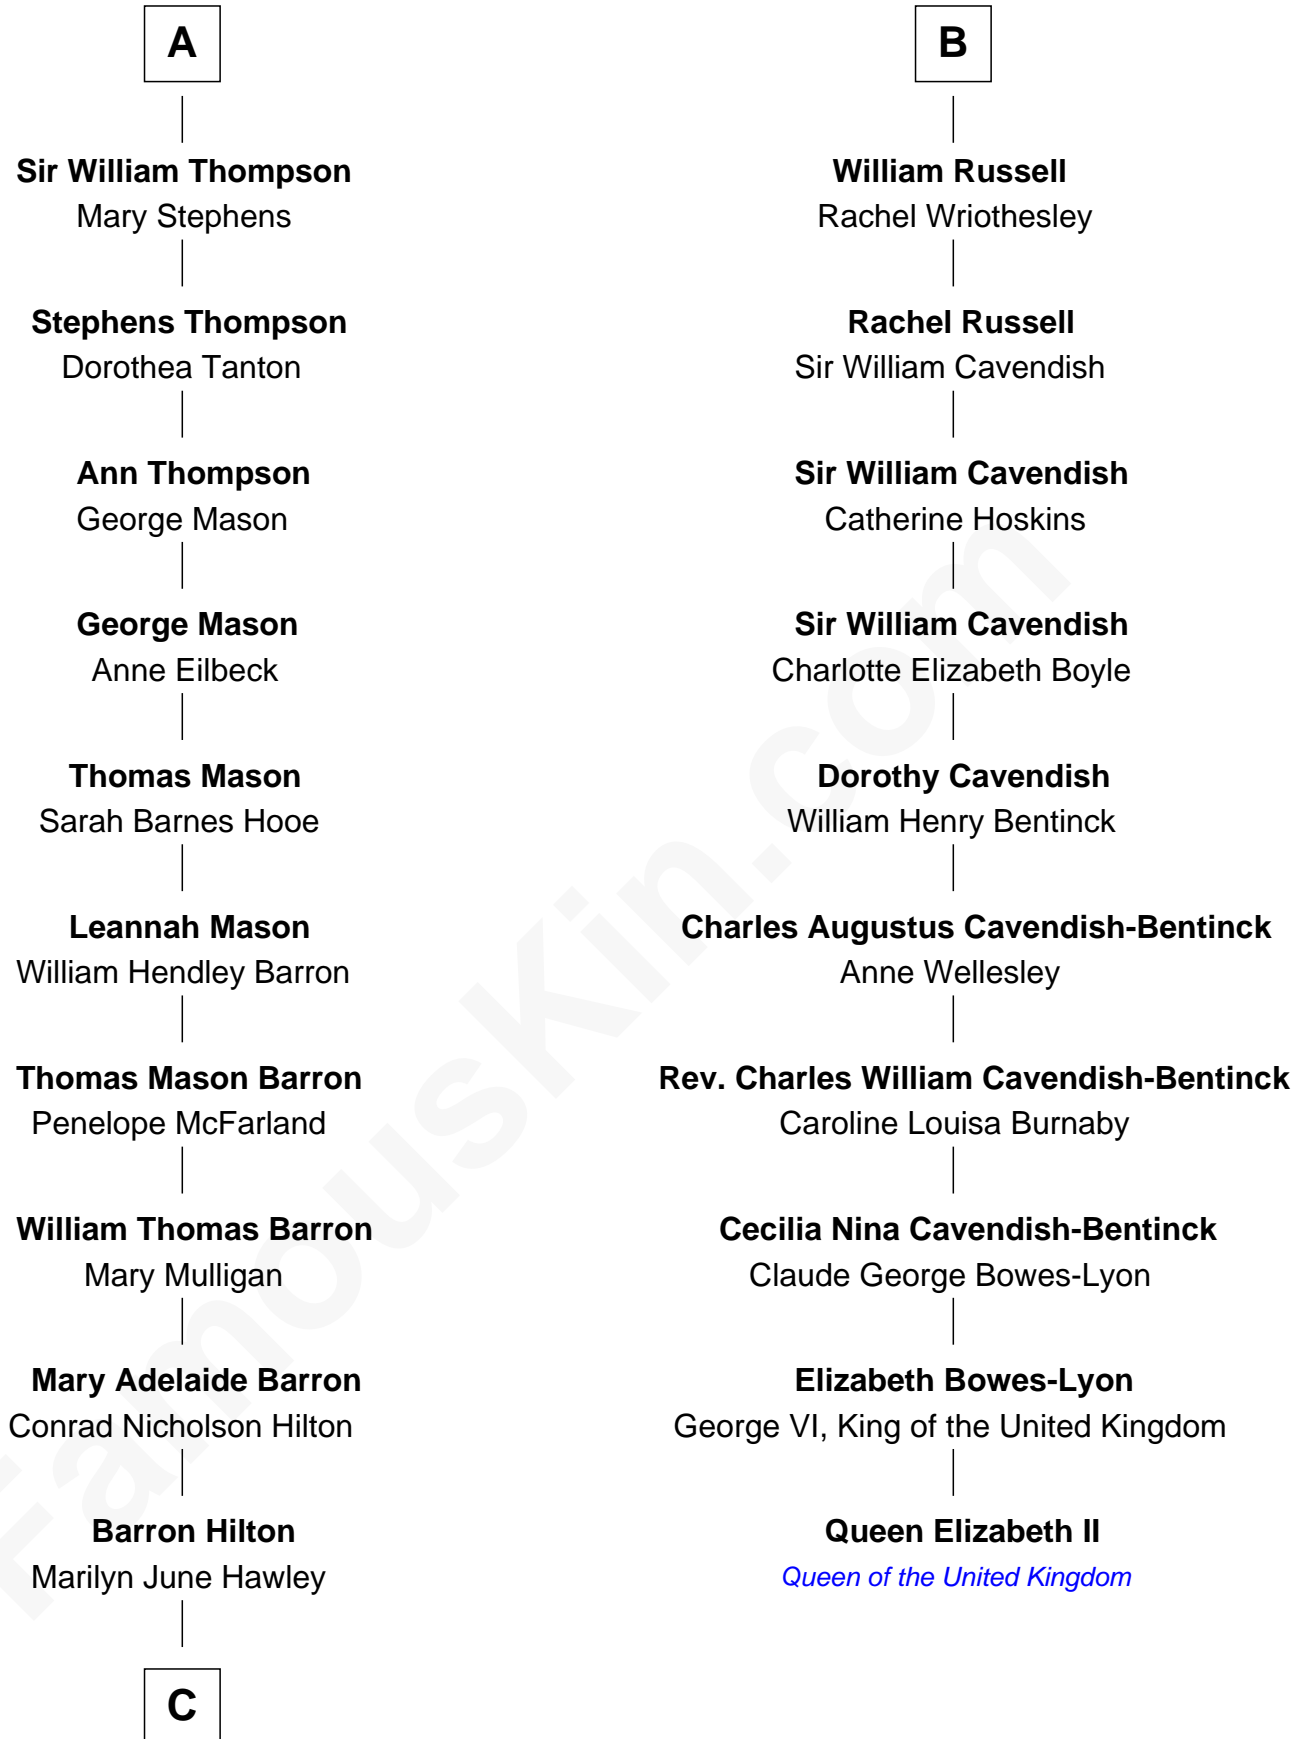

FamousKin.com

Relationship Chart of

Paris Hilton

Socialite and TV Personality

16th cousin 2 times removed of

Queen Elizabeth II

Queen of the United Kingdom

C