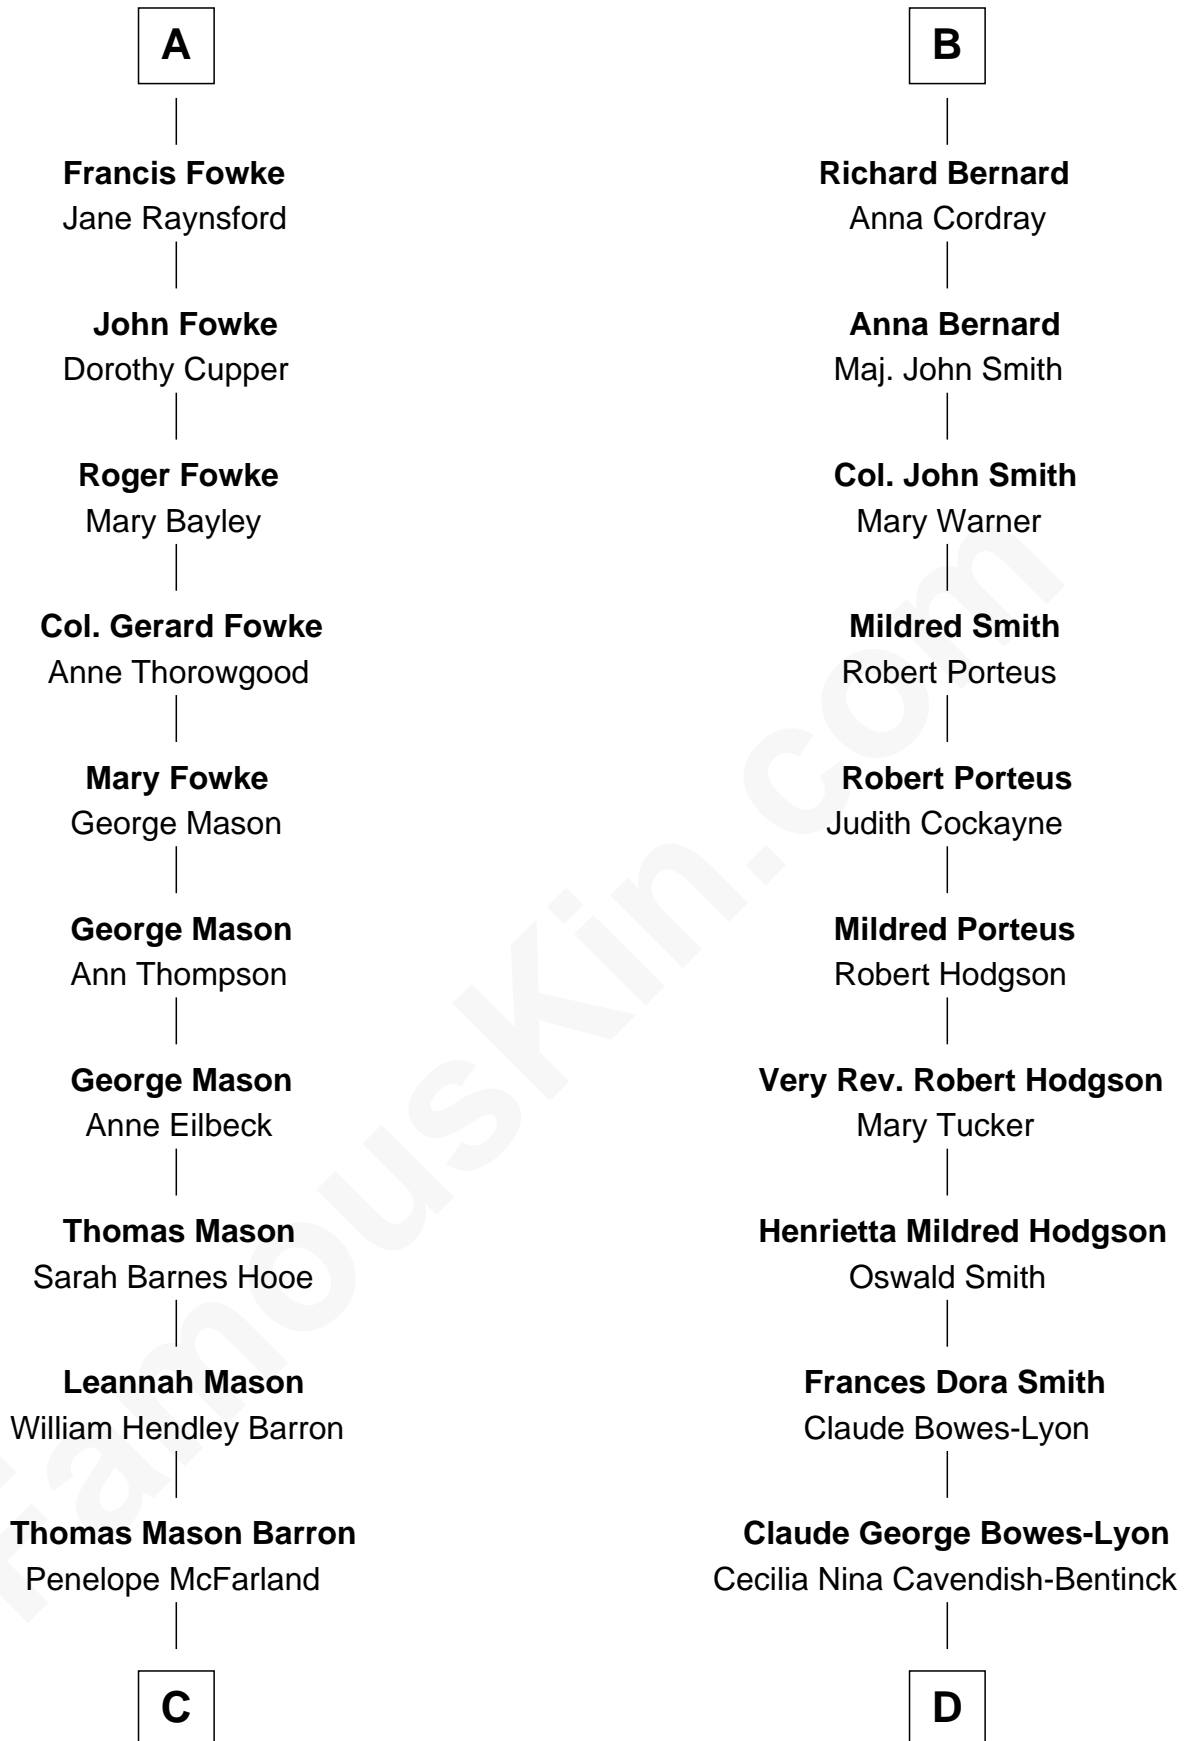

FamousKin.com

Relationship Chart of

Paris Hilton

Socialite and TV Personality

18th cousin 3 times removed of

Queen Elizabeth II

Queen of the United Kingdom

Stephen le Scrope

Margery de Welles

Maude le Scrope
Sir Baldwin Freville

Joyce Freville
Sir Roger Aston

Sir Robert Aston
Isabel Brereton

John Aston
Elizabeth Delves

Margaret Aston
John Kinnersley

Isabel Kinnersley
John Bradshaw

Anne Bradshaw
John Fowke

A

John le Scrope
Elizabeth Chaworth

Elizabeth le Scrope
Sir Henry le Scrope

Margaret Scrope
John Bernard

John Bernard
Margaret Daundelyn

John Bernard
Cecily Muscote

Francis Bernard
Alice Hazlewood

Richard Bernard
Elizabeth Woolhouse

B

Elizabeth II photo by [Eric Draper](#)