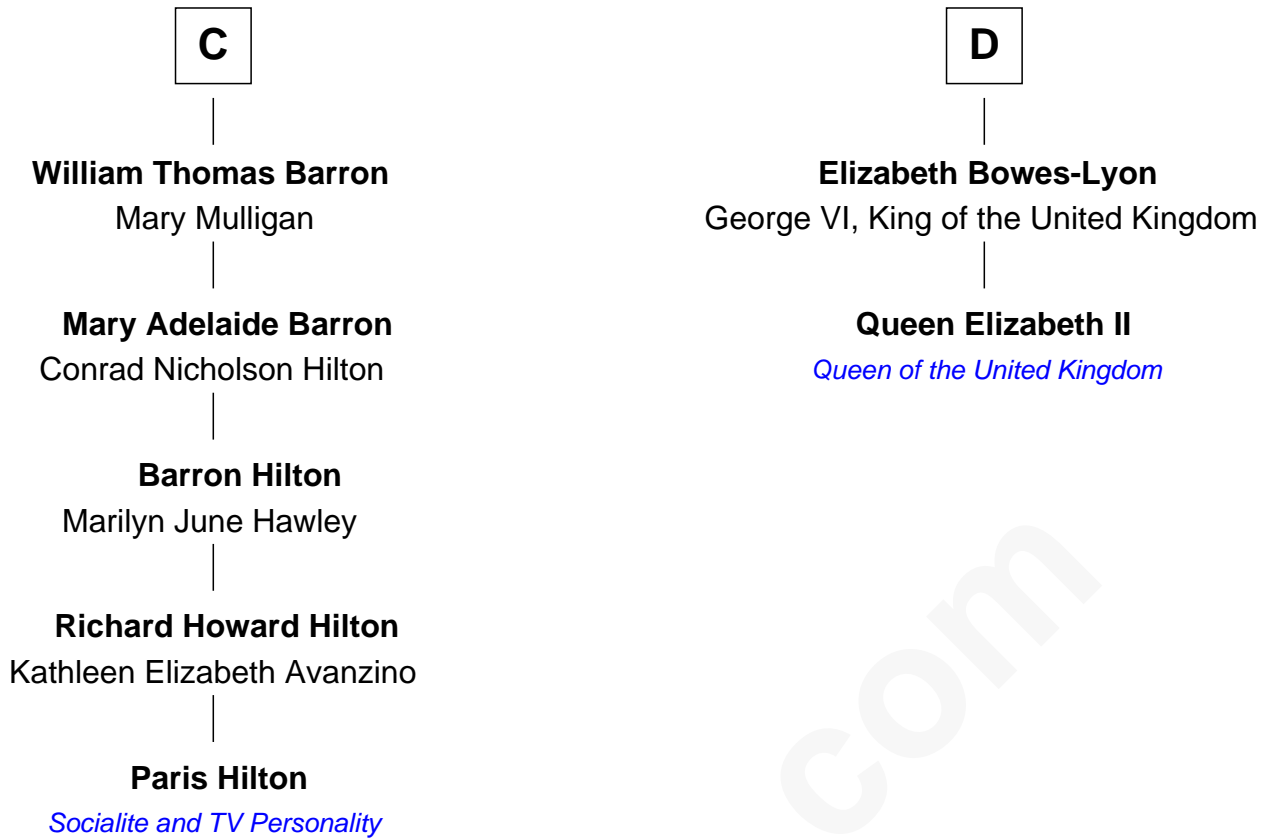

Elizabeth II photo by [Eric Draper](#)