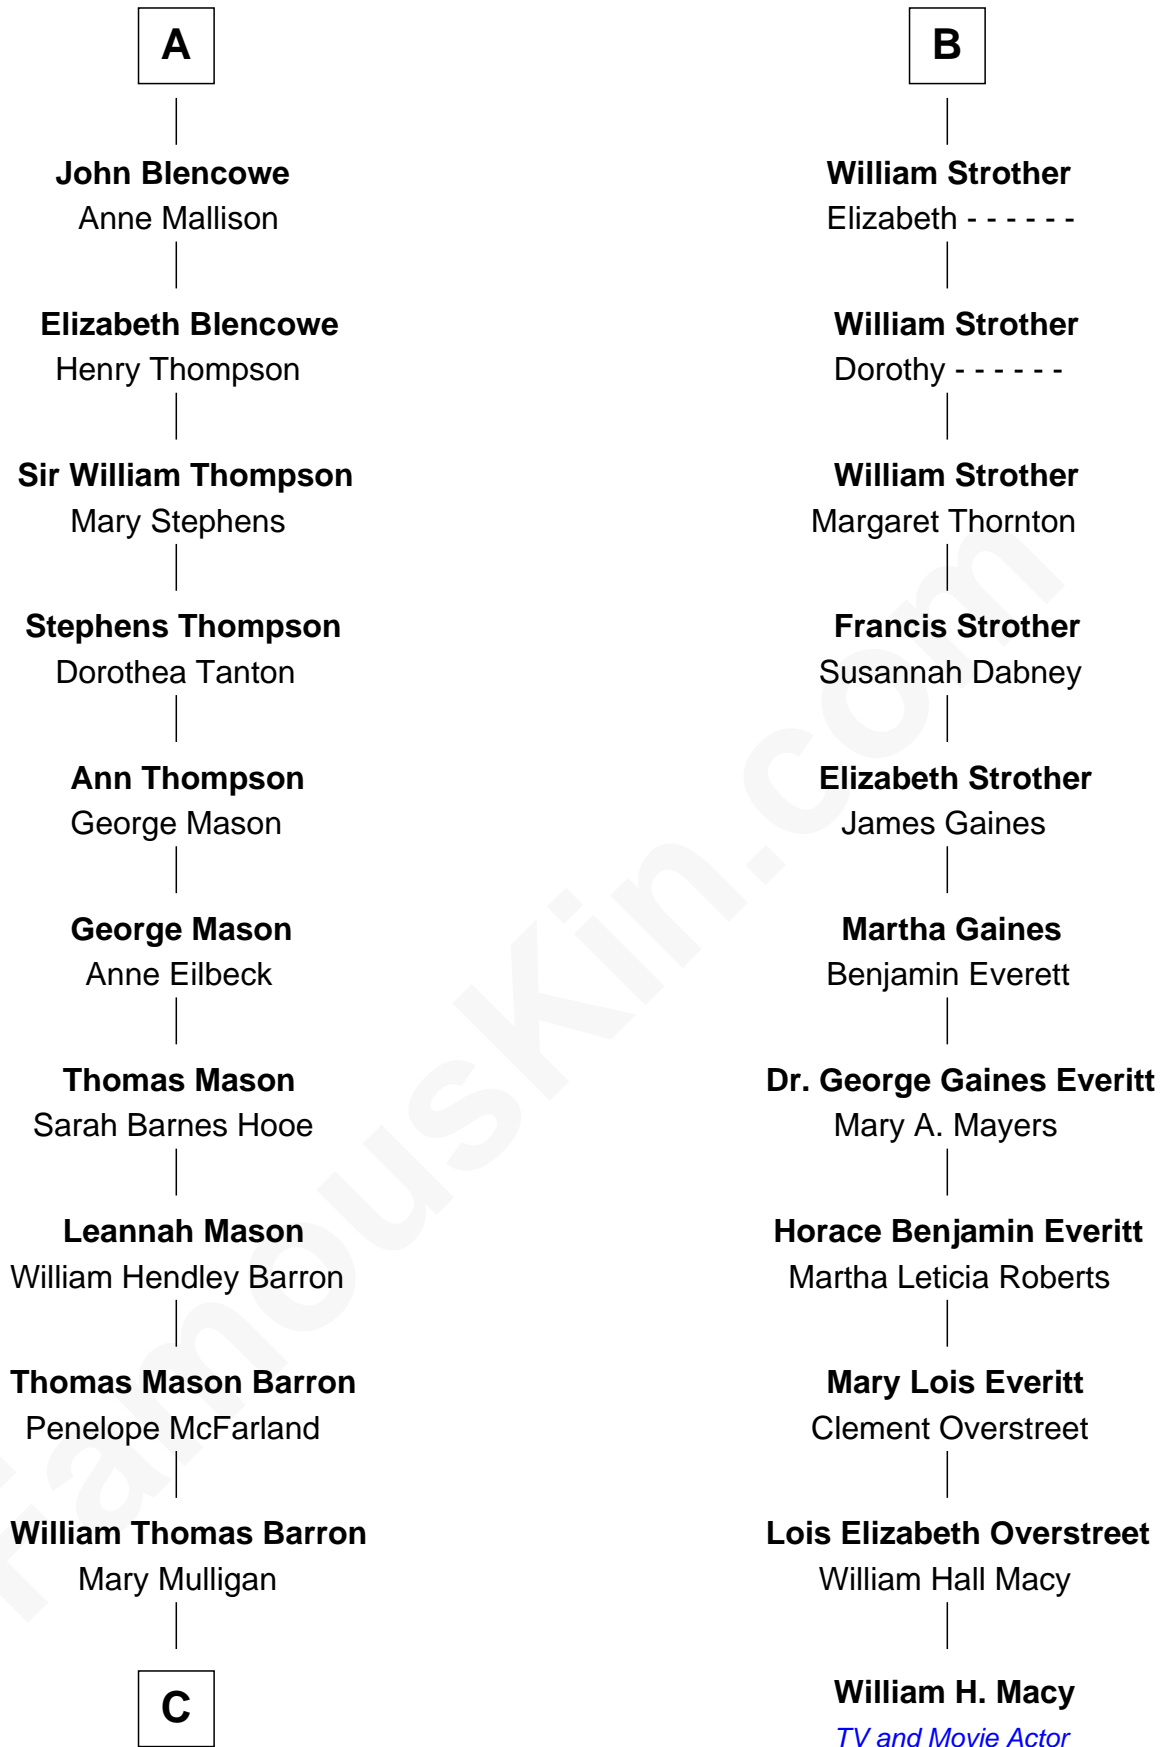

FamousKin.com

Relationship Chart of

Paris Hilton

Socialite and TV Personality

17th cousin 3 times removed of

William H. Macy
TV and Movie Actor

C

—
Mary Adelaide Barron
Conrad Nicholson Hilton

—
Barron Hilton
Marilyn June Hawley

—
Richard Howard Hilton
Kathleen Elizabeth Avanzino

—
Paris Hilton
Socialite and TV Personality

FamousKin.com