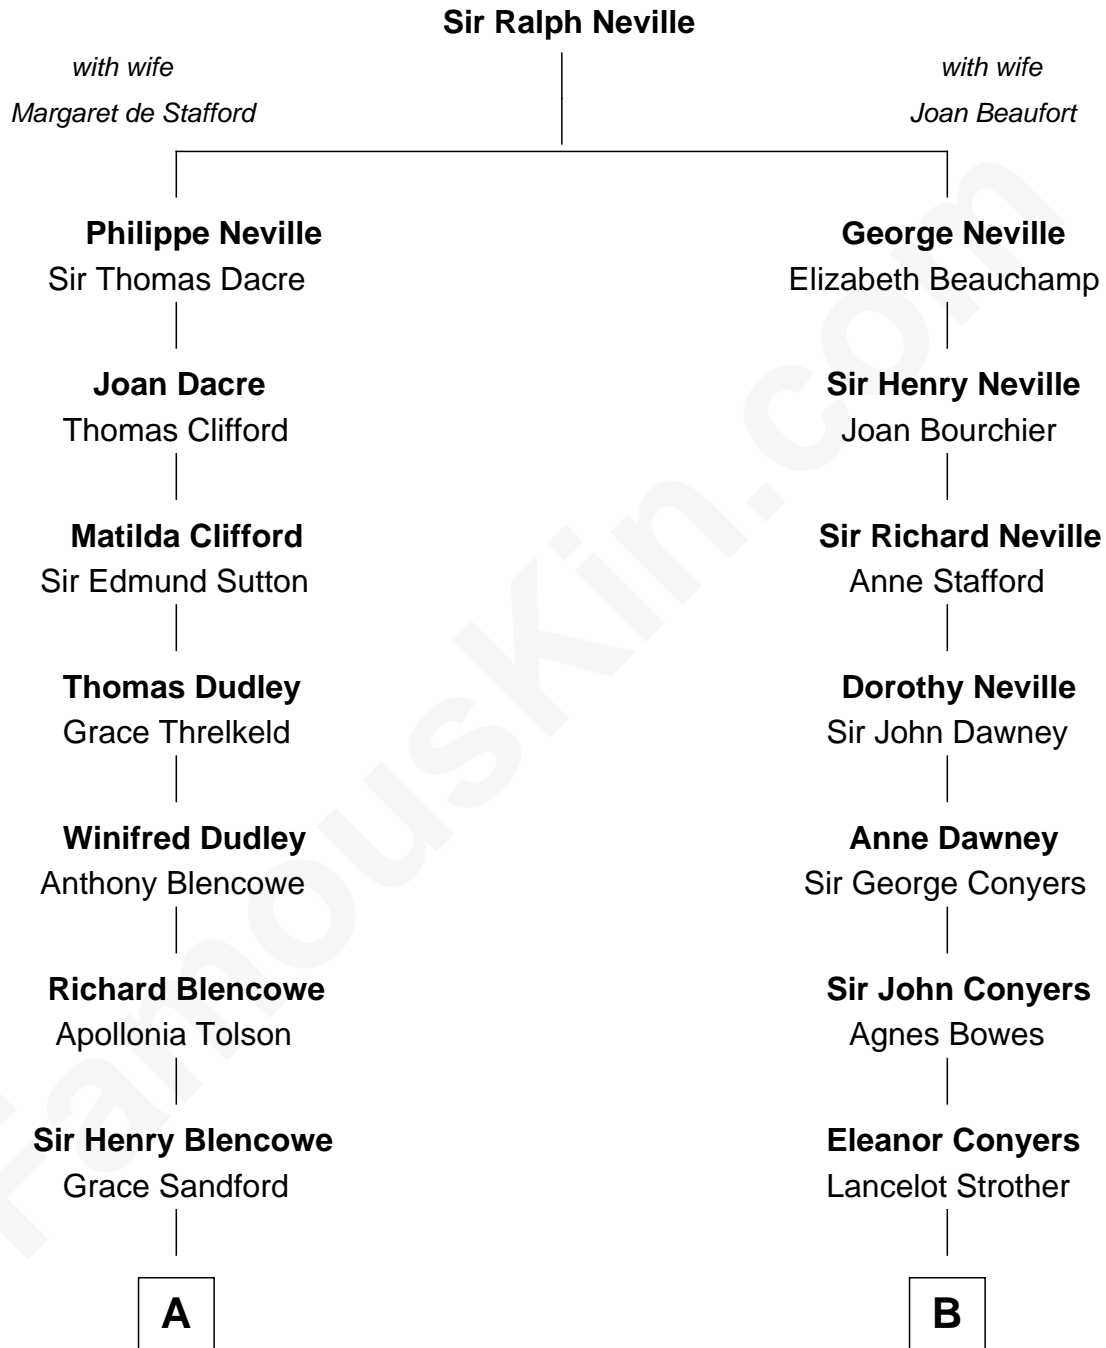

FamousKin.com

Relationship Chart of

Paris Hilton

Socialite and TV Personality

17th cousin 3 times removed of

William H. Macy
TV and Movie Actor

C

—
Mary Adelaide Barron
Conrad Nicholson Hilton