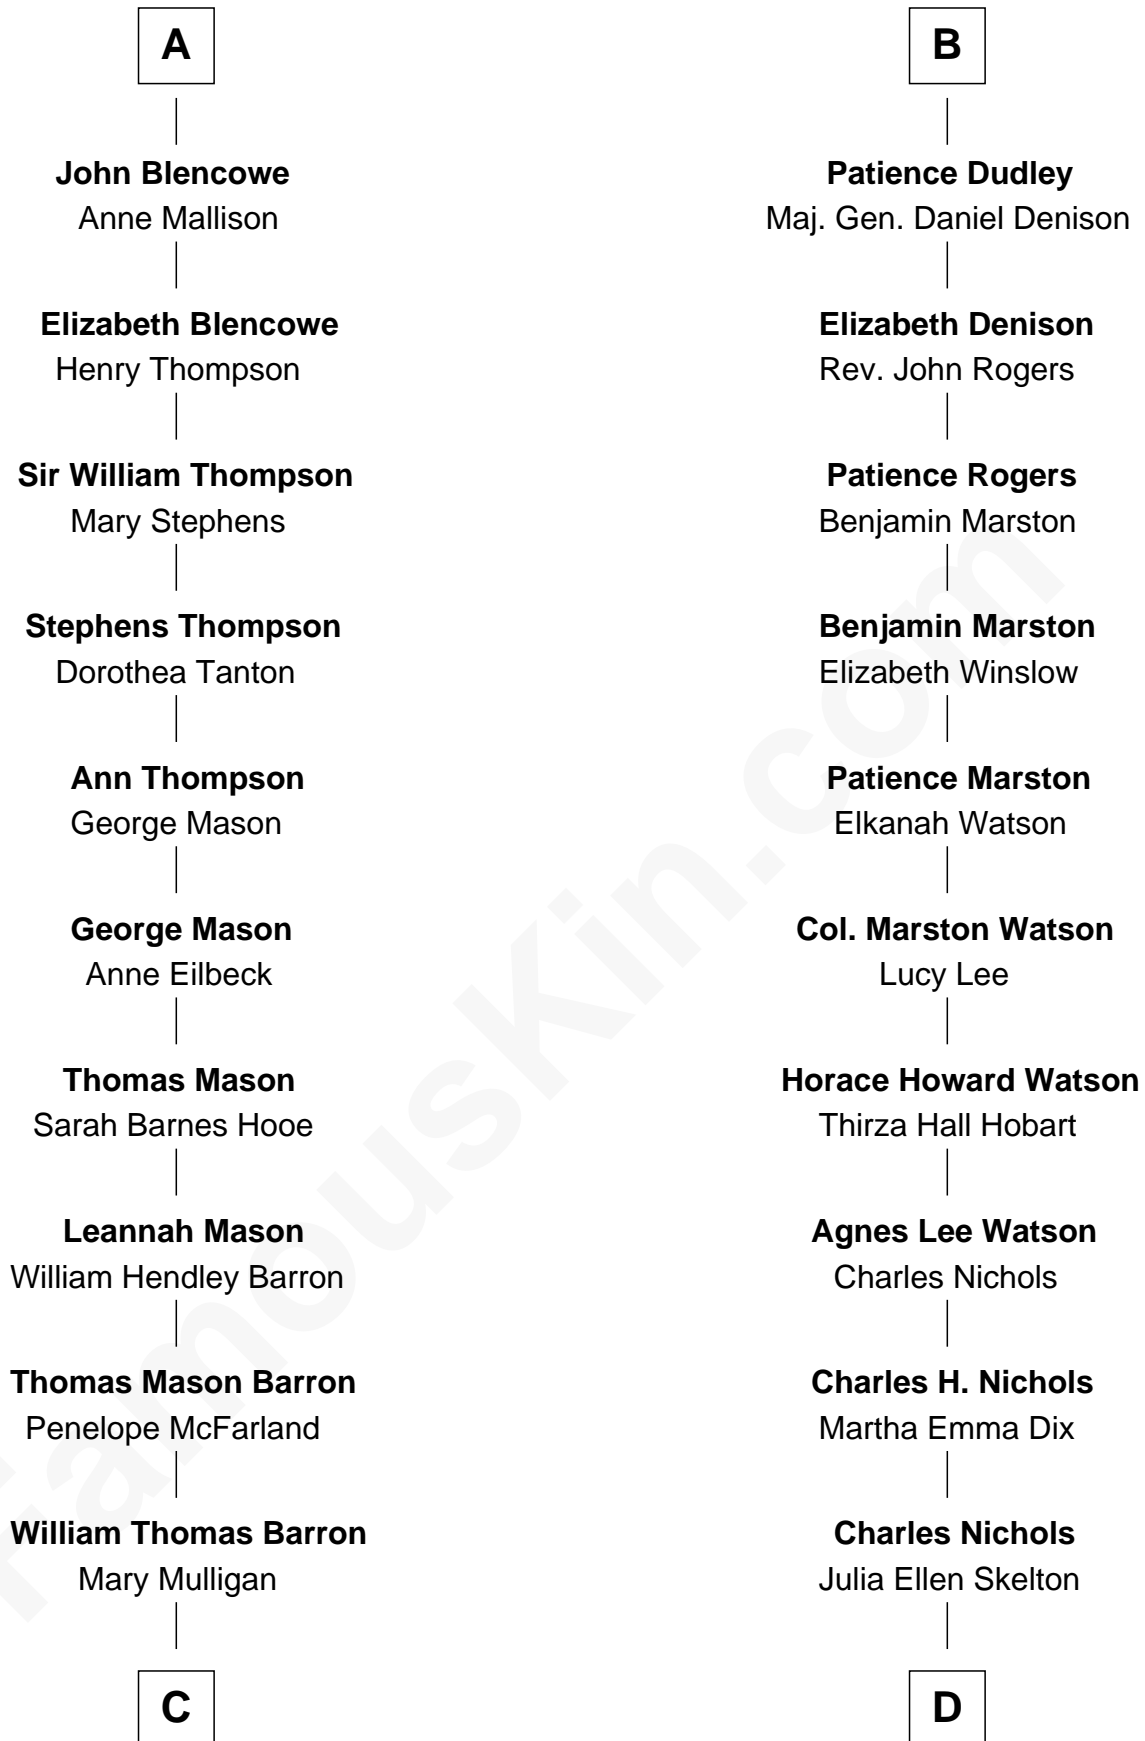

FamousKin.com Relationship Chart of

Paris Hilton

Socialite and TV Personality

19th cousin 1 time removed of

John Cena

Movie Actor and WWE Pro Wrestler

John Cena photo by [Edward Joseph Hersom II](#)