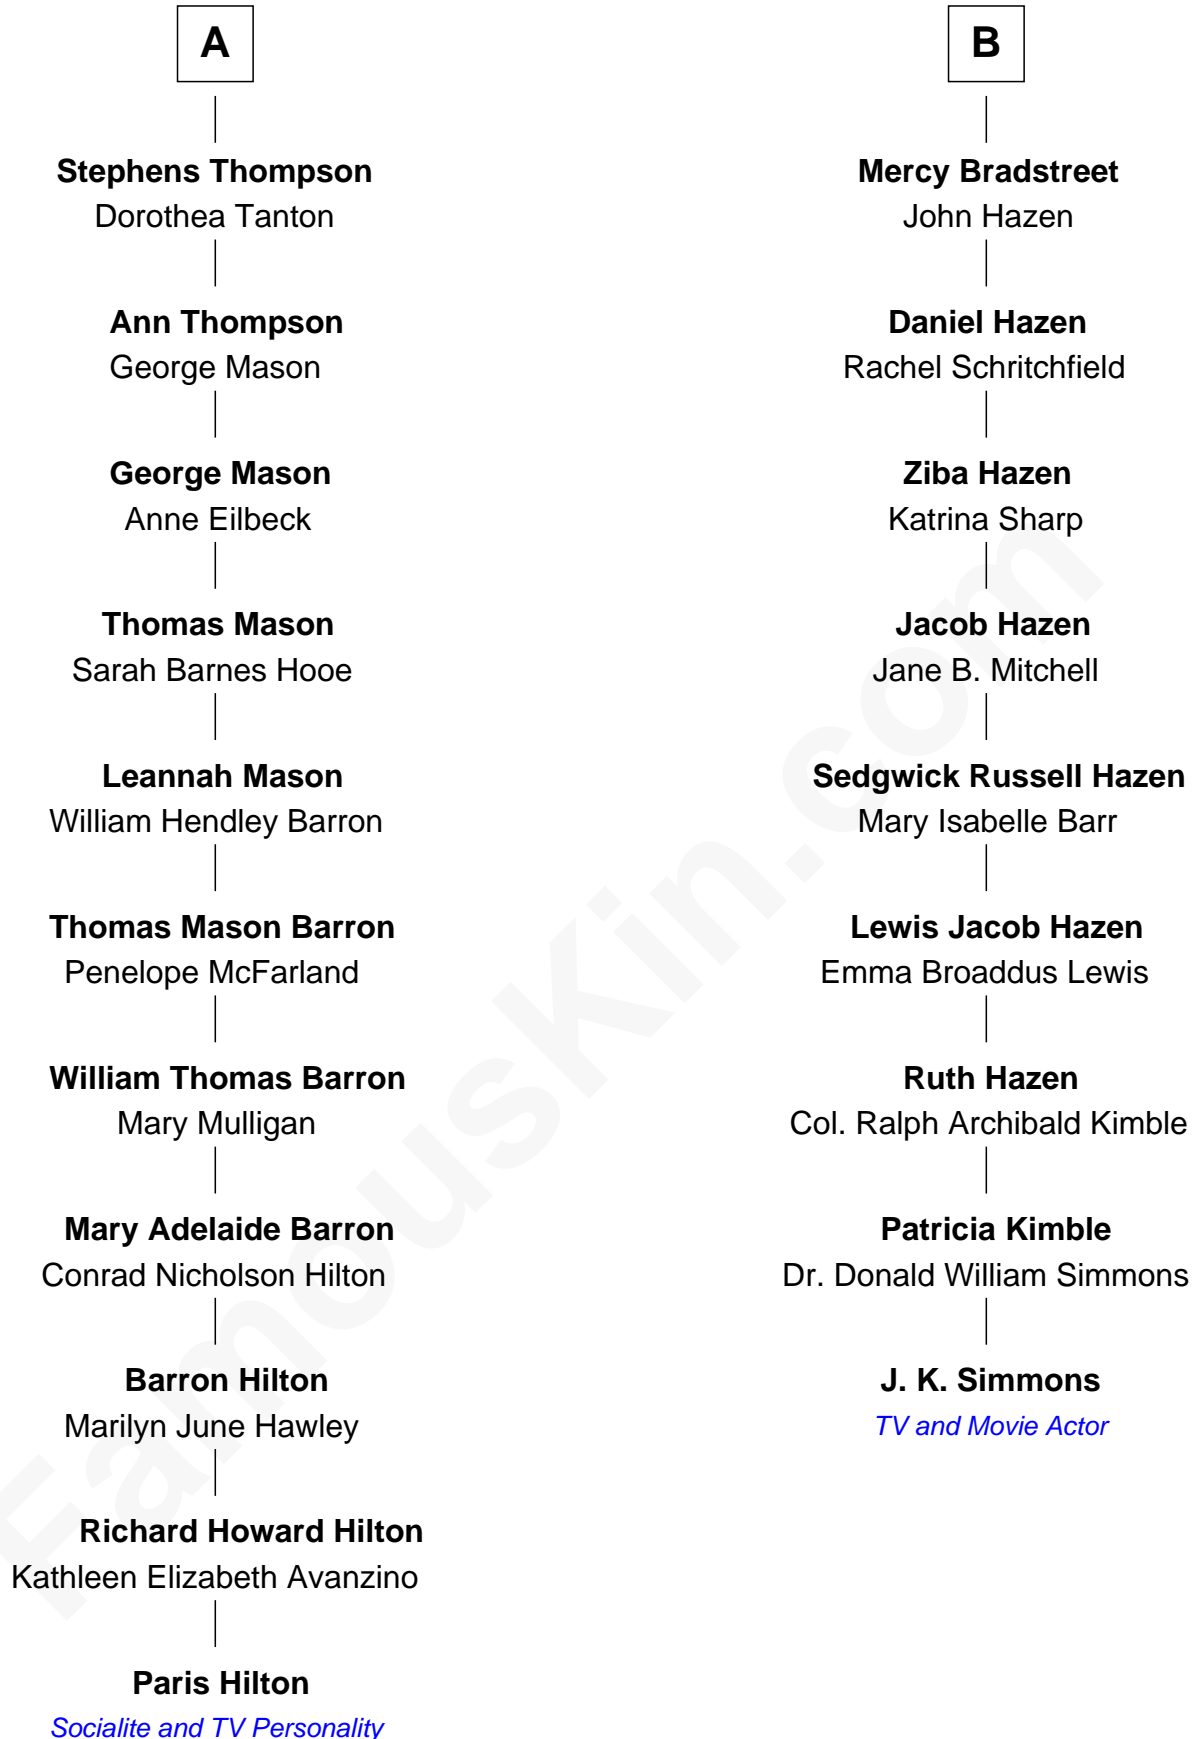

J. K. Simmons photo by [Gordon Correll/gdcgraphics](#) (CC BY 2.0)