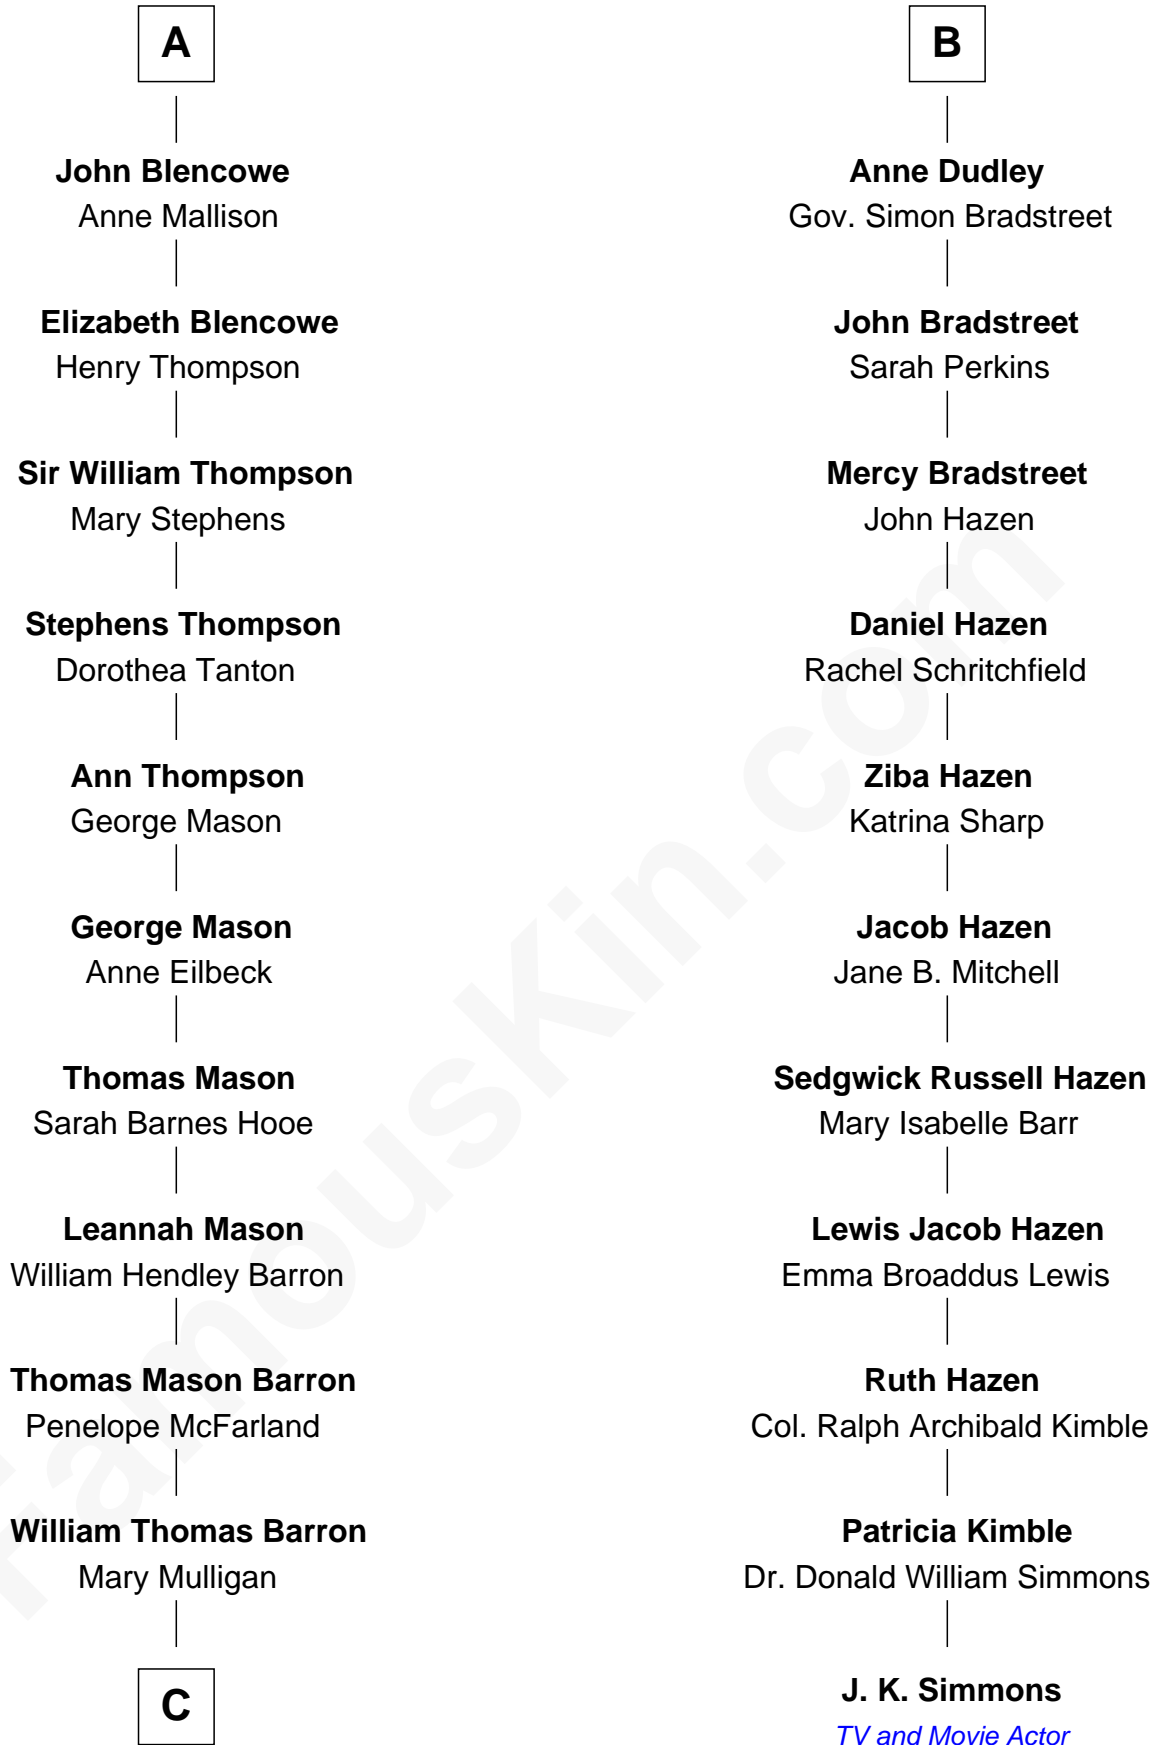

# FamousKin.com Relationship Chart of

**Paris Hilton**

*Socialite and TV Personality*

17th cousin 3 times removed of

**J. K. Simmons**

*TV and Movie Actor*

**C**

—  
**Mary Adelaide Barron**  
Conrad Nicholson Hilton

—  
**Barron Hilton**  
Marilyn June Hawley

—  
**Richard Howard Hilton**  
Kathleen Elizabeth Avanzino

—  
**Paris Hilton**  
*Socialite and TV Personality*

FamousKin.com