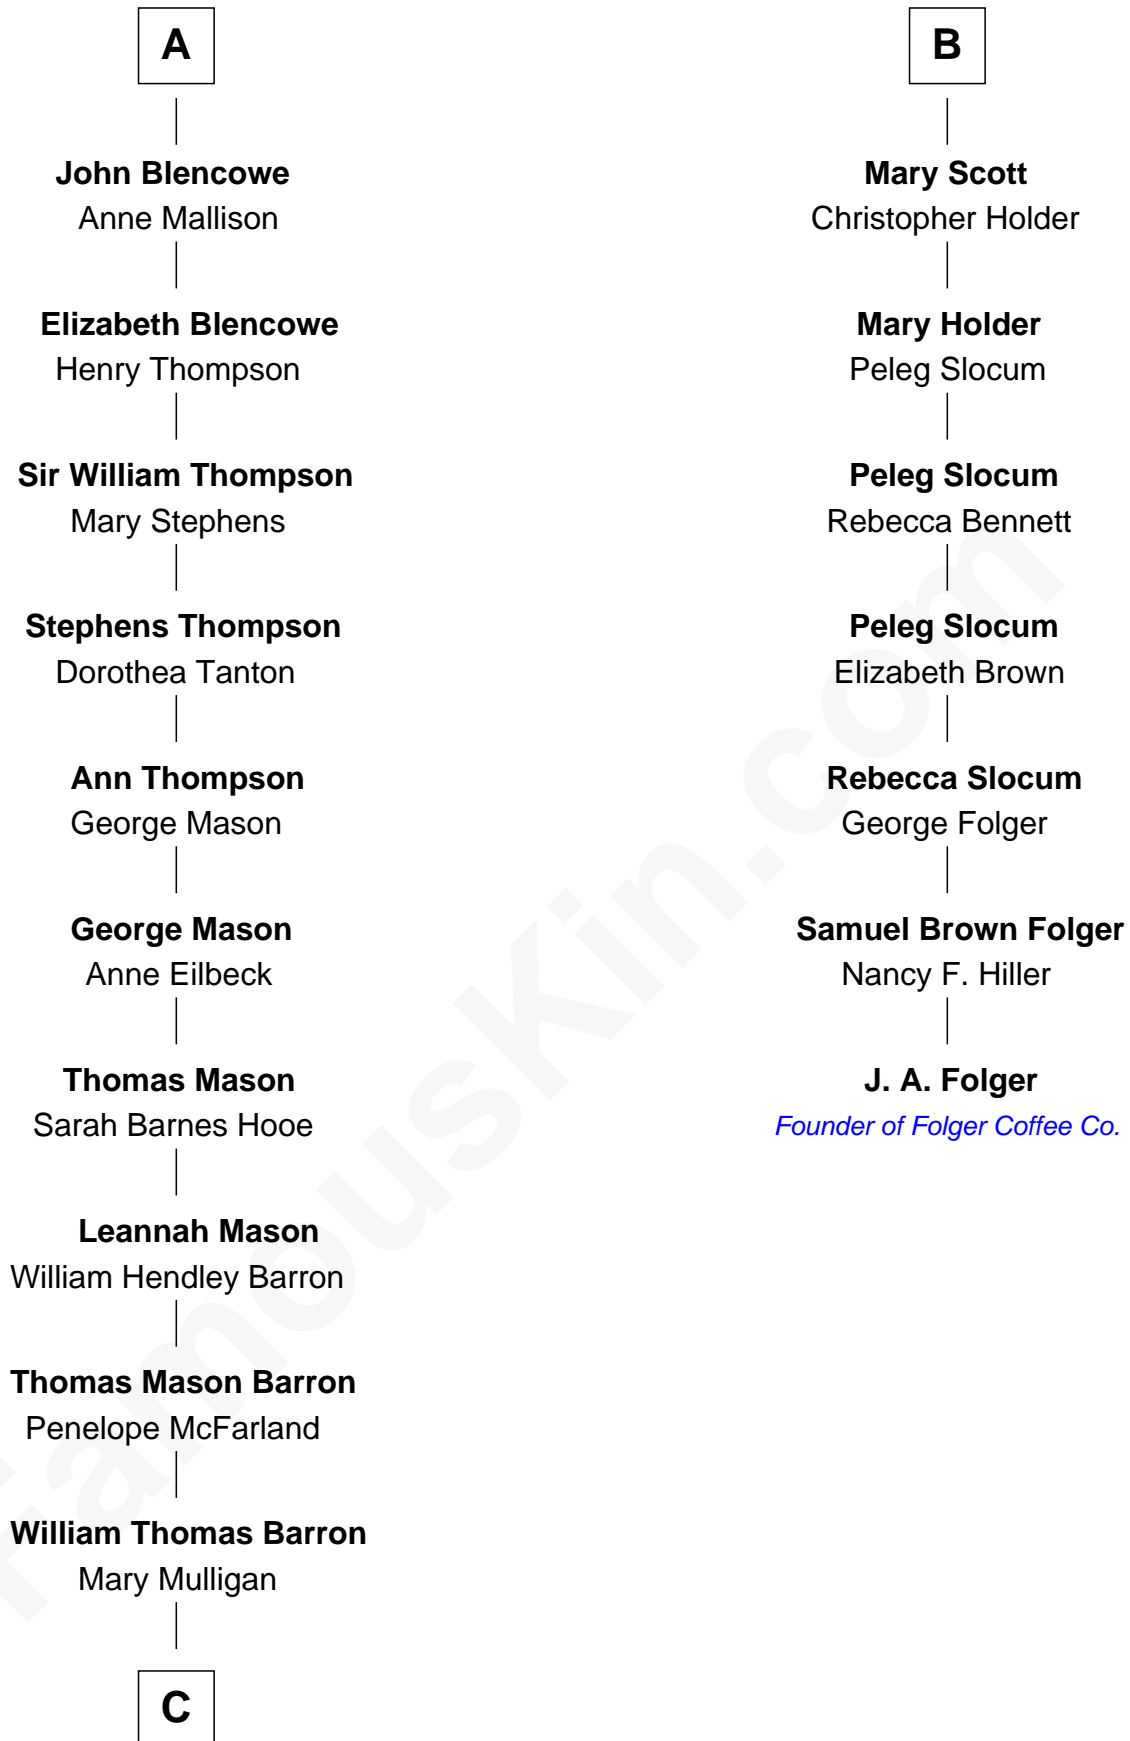

FamousKin.com

Relationship Chart of

Paris Hilton

Socialite and TV Personality

13th cousin 7 times removed of

J. A. Folger

Founder of Folger Coffee Company

Sir Walter Blount

Grace Threlkeld

Winifred Dudley

Anthony Blencowe

Richard Blencowe

Apollonia Tolson

Sir Henry Blencowe

Grace Sandford

A

Sir Thomas Blount

Margaret de Gresley

Sir Thomas Blount

Agnes Hawley

Anne Blount

William Marbury

Robert Marbury

Katherine Williamson

William Marbury

Agnes Lenton

Rev. Francis Marbury

Bridget Dryden

Catherine Marbury

Richard Scott

B

C