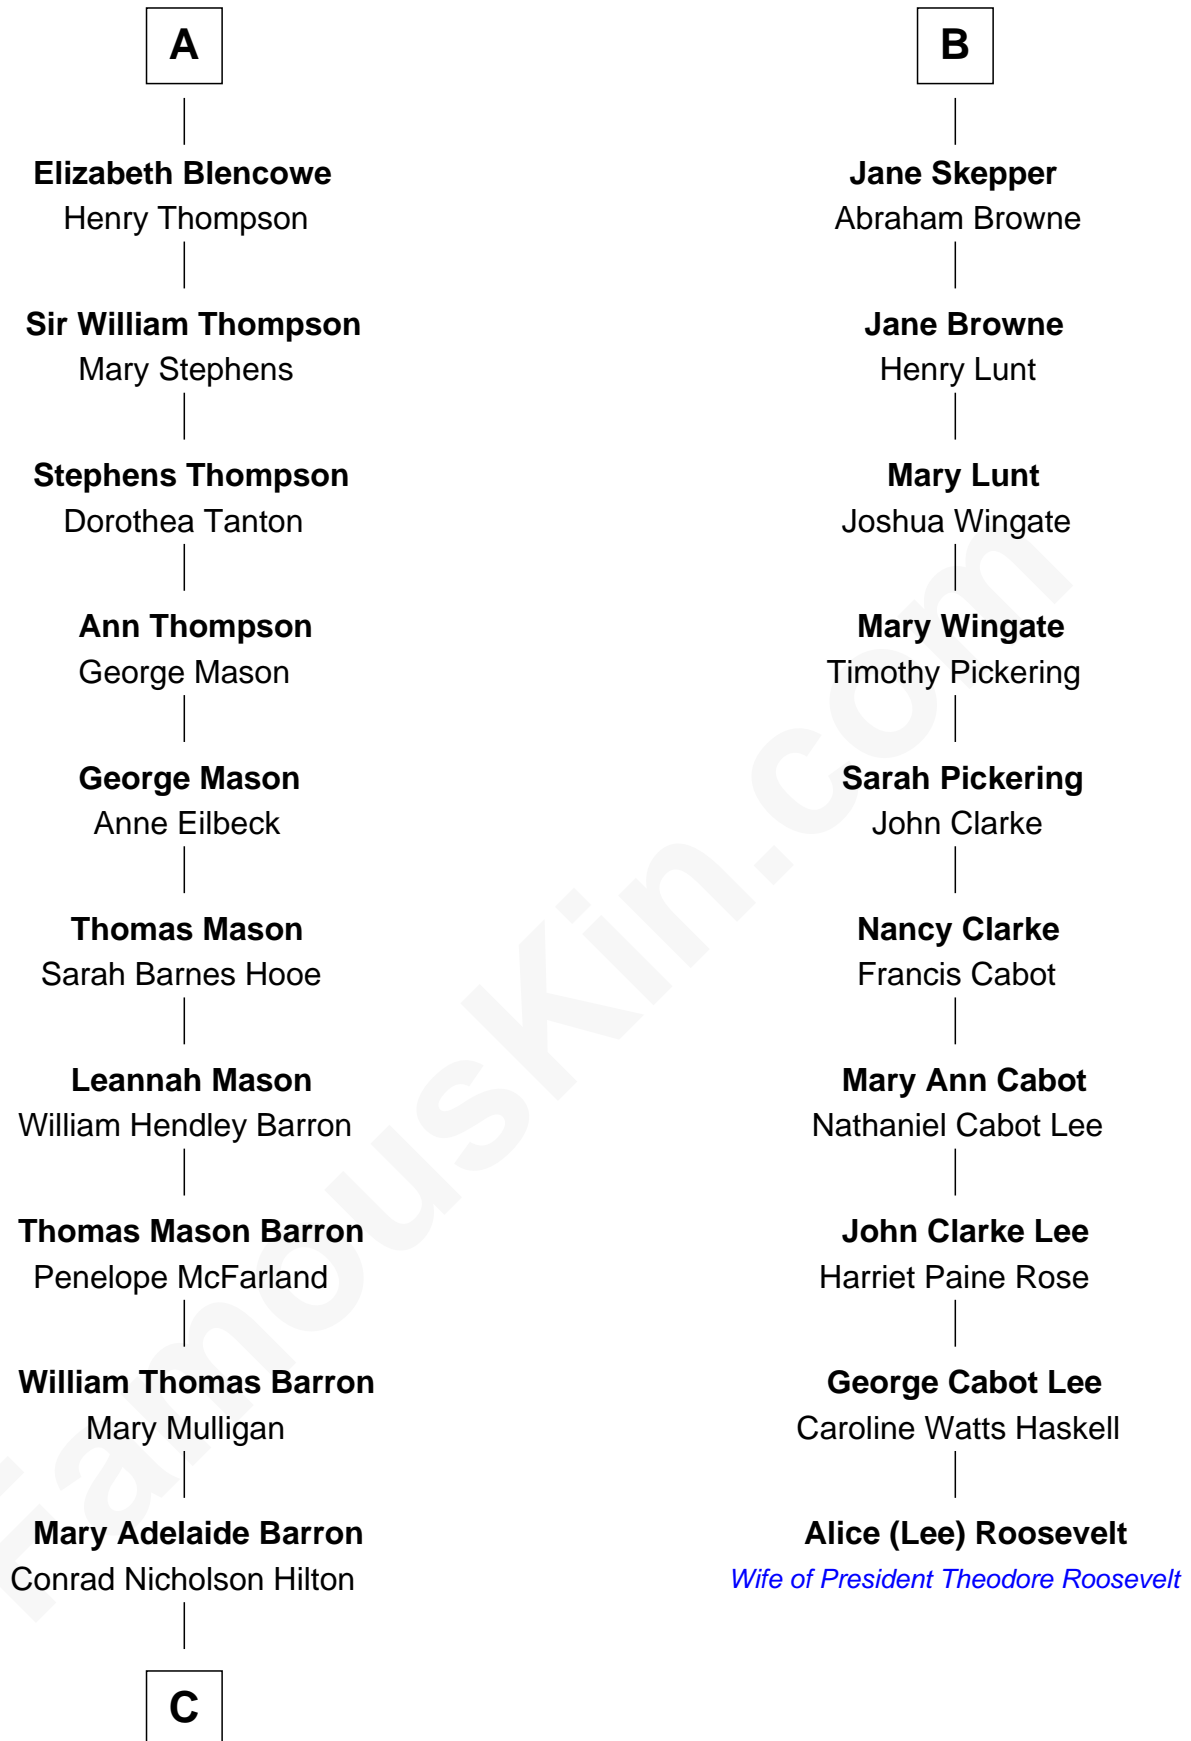

## Relationship Chart of

### Alice (Lee) Roosevelt

*First Wife of President Theodore Roosevelt*

**Sir John Clifford**

Elizabeth Percy

**C**

**Barron Hilton**  
Marilyn June Hawley

**Richard Howard Hilton**  
Kathleen Elizabeth Avanzino