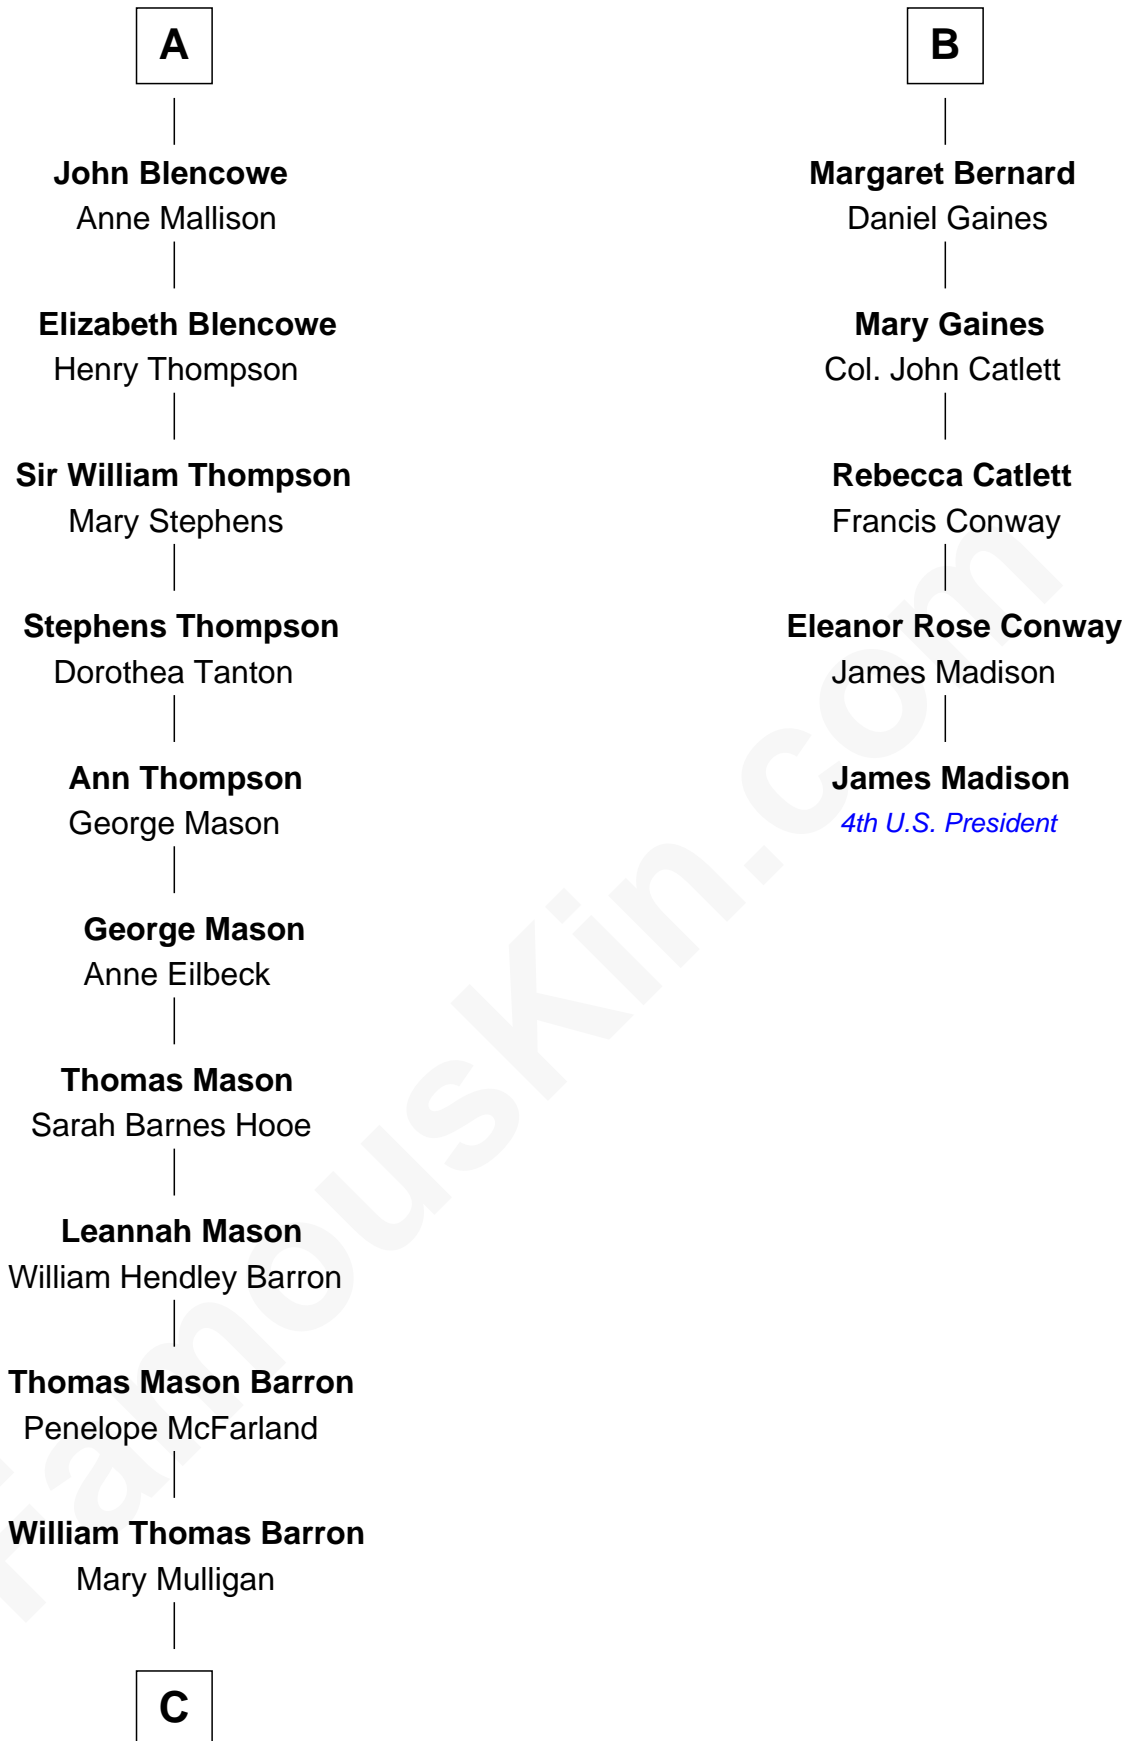

FamousKin.com

Relationship Chart of Paris Hilton

Socialite and TV Personality

11th cousin 9 times removed of

James Madison
4th U.S. President

Sir Ralph Neville
Margaret de Stafford

Philippe Neville
Sir Thomas Dacre

Joan Dacre
Thomas Clifford

Matilda Clifford
Sir Edmund Sutton

Thomas Dudley
Grace Threlkeld

Winifred Dudley
Anthony Blencowe

Richard Blencowe
Apollonia Tolson

Sir Henry Blencowe
Grace Sandford

A

Margaret de Neville
Sir Richard Scrope

Sir Henry le Scrope
Elizabeth le Scrope

Margaret Scrope
John Bernard

John Bernard
Margaret Daundelyn

John Bernard
Cecily Muscote

Francis Bernard
Alice Hazlewood

Sir Francis Bernard
Mary Woolhouse

B

C