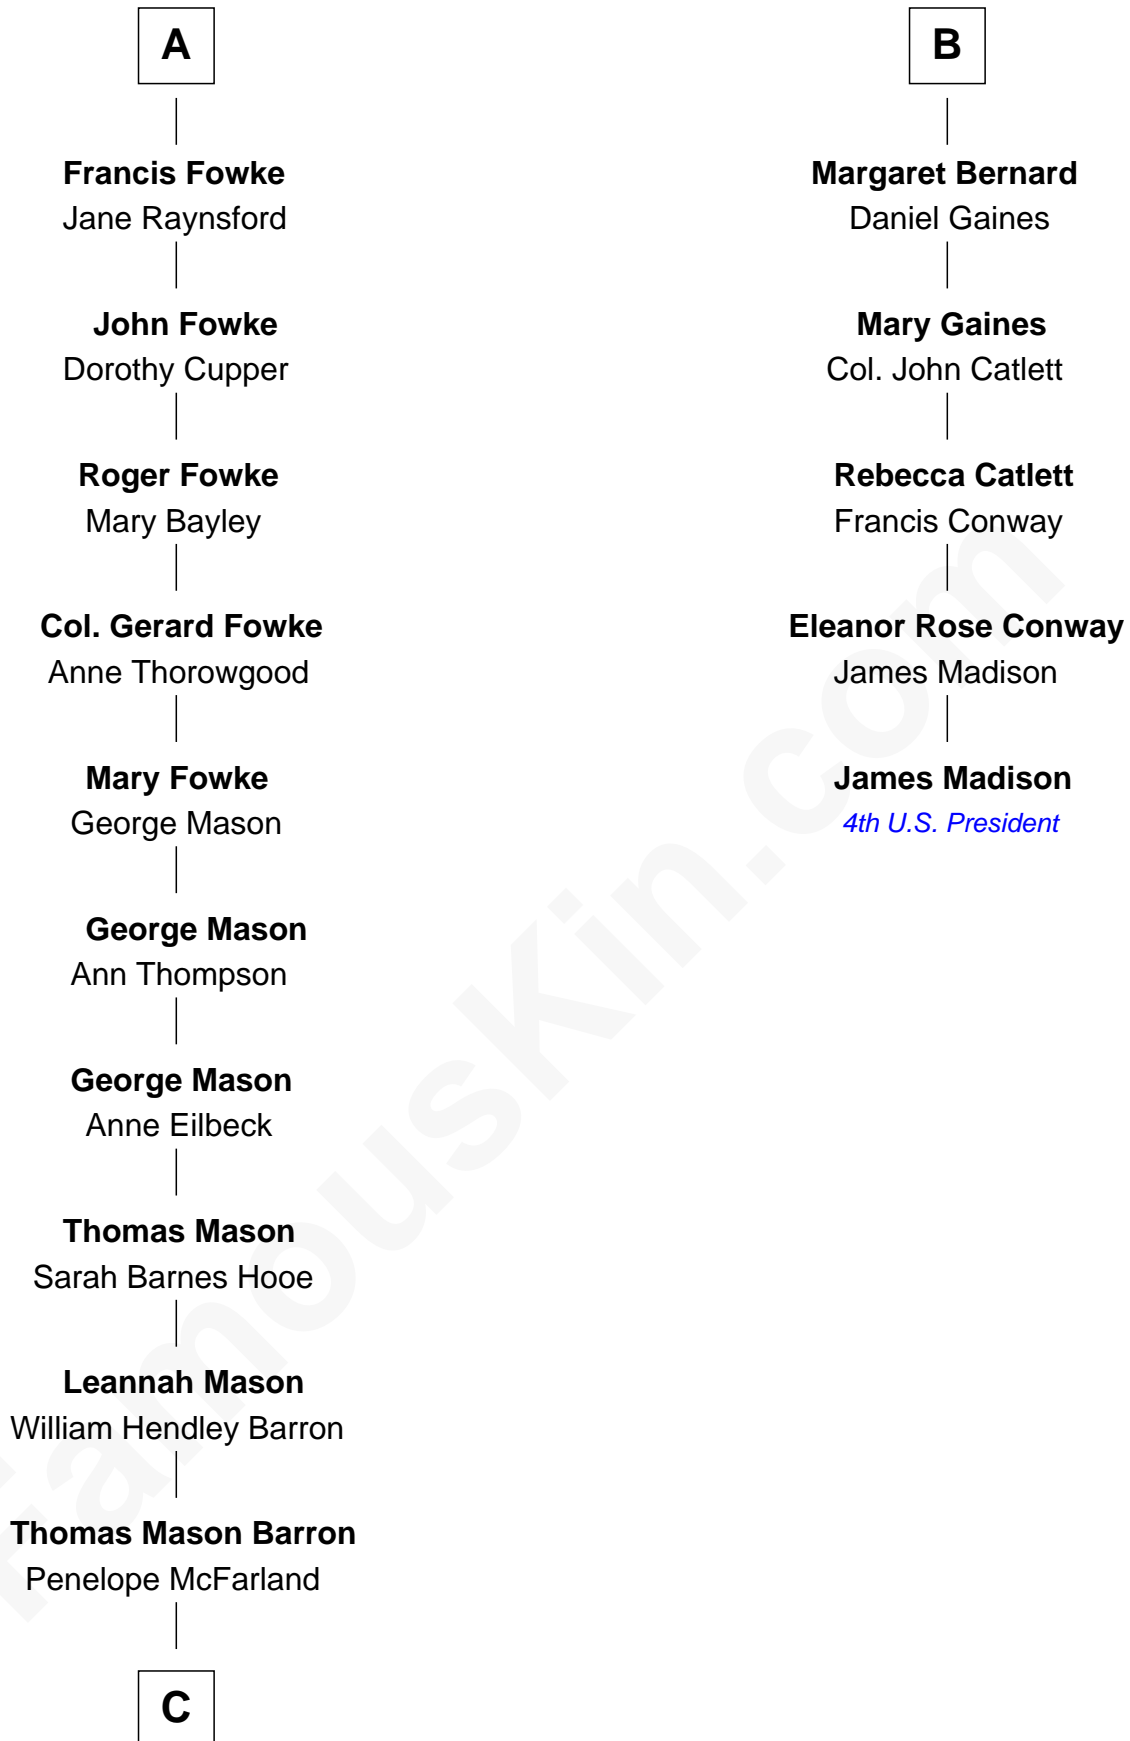

FamousKin.com

Relationship Chart of

Paris Hilton

Socialite and TV Personality

11th cousin 10 times removed of

James Madison
4th U.S. President

Stephen le Scrope
Margery de Welles

Maude le Scrope
Sir Baldwin Freville

Joyce Freville
Sir Roger Aston

Sir Robert Aston
Isabel Brereton

John Aston
Elizabeth Delves

Margaret Aston
John Kinnersley

Isabel Kinnersley
John Bradshaw

Anne Bradshaw
John Fowke

A

John le Scrope
Elizabeth Chaworth

Elizabeth le Scrope
Sir Henry le Scrope

Margaret Scrope
John Bernard

John Bernard
Margaret Daundelyn

John Bernard
Cecily Muscote

Francis Bernard
Alice Hazlewood

Sir Francis Bernard
Mary Woolhouse

B

C

William Thomas Barron

Mary Mulligan

Mary Adelaide Barron

Conrad Nicholson Hilton

Barron Hilton

Marilyn June Hawley

Richard Howard Hilton

Kathleen Elizabeth Avanzino