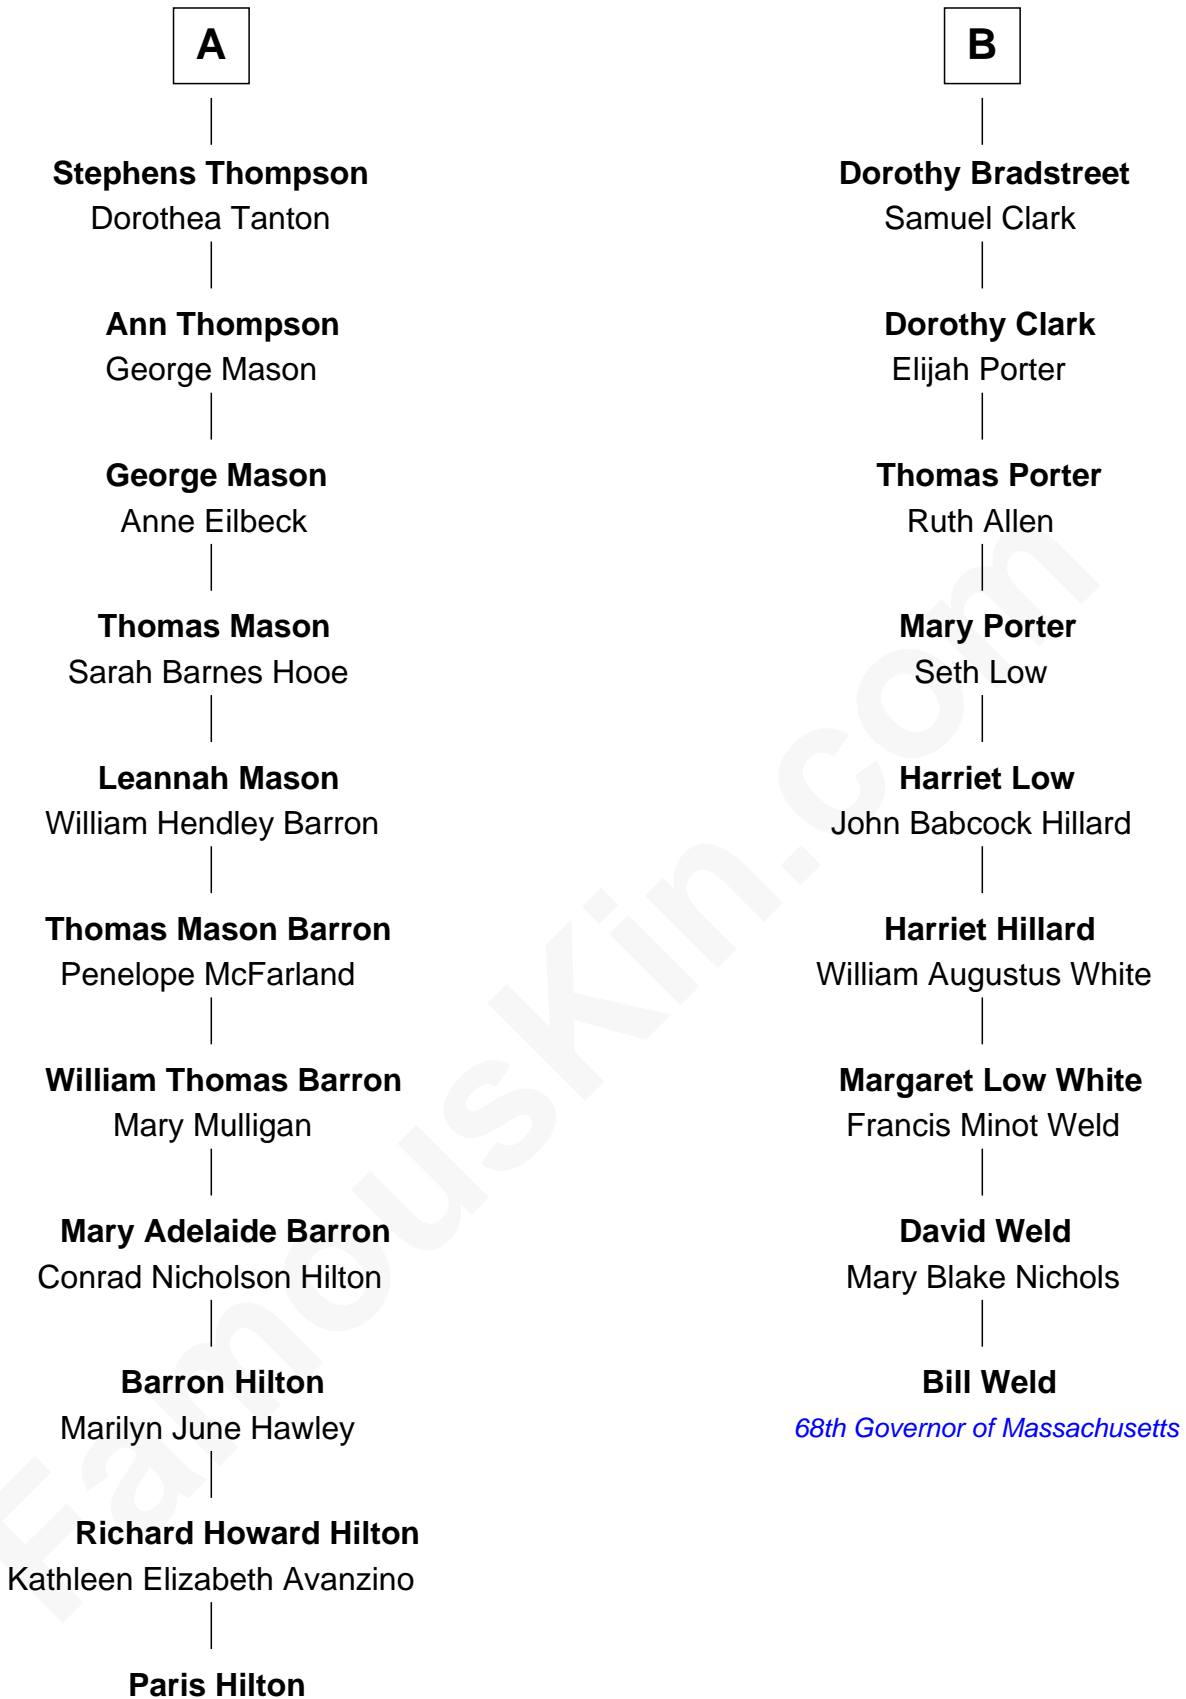

FamousKin.com Relationship Chart of

Paris Hilton

Socialite and TV Personality

15th cousin 2 times removed of

Bill Weld

68th Governor of Massachusetts

Sir Edmund Sutton

*with wife
Matilda Clifford*

Sir Henry Blencowe
Grace Sandford

Roger Dudley
Susanna Thorne

John Blencowe
Anne Mallison

Gov. Thomas Dudley
Dorothy York

Elizabeth Blencowe
Henry Thompson

Anne Dudley
Gov. Simon Bradstreet

Sir William Thompson
Mary Stephens

John Bradstreet
Sarah Perkins

A

B

Bill Weld photo by [Marc Nozell](#) ([CC BY-SA 2.0](#))